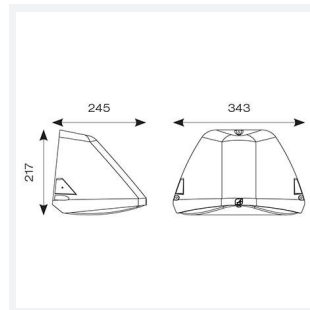

PRODUCT FEATURES

- Modern, robust die-cast aluminium low glare wall pack suitable for commercial and industrial applications
- Reduced light pollution with 0% upward light distribution, helps with compliance with Dark Skies recommendations, helps with compliance with Dark Skies recommendations
- High efficiency up to 120 Lm/W
- Multiple conduit entry and BESA fixing points
- Advanced lens technology offers wide distribution for optimum spacing and uniformity; whilst ensuring minimal uplight and light pollution
- Power selectable; offering a choice of 3 outputs, in one luminaire
- Electrostatic paint finish for enhanced corrosion resistance
- 20mm East and West side entry for surface conduit and through-wire

GENERAL INFORMATION	
Wattage	19W / 21W / 30W
Lumens Delivered	2200lm / 2400lm / 3600lm (4000K)
Lm/W	120lm/W (4000K)
Beam Angle	70/140
CRI	82
CCT	3000/4000K
Input	220-240V
Operating Temp	0°C - 40°C
SDCM	5
Product Weight without Packaging	2.999 kg

TECHNICAL INFORMATION	
Light Source	LED
Colour / Finish	Silver Grey
IP Rating	IP65
Class Protection	1
Internal / External	External
Surface / Recessed / Suspended	Pole, Wall
Lumen Depreciation	L80 84,000h
Warranty (Years)	5
CE Mark	Yes
Height	220 mm