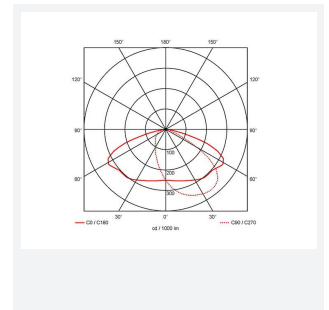

PRODUCT FEATURES

- Modern, robust die-cast aluminium low glare wall pack suitable for commercial and industrial applications
- Reduced light pollution with 0% upward light distribution, helps with compliance with Dark Skies recommendations, helps with compliance with Dark Skies recommendations
- High efficiency up to 120 Lm/W
- Multiple conduit entry and BESA fixing points
- Advanced lens technology offers wide distribution for optimum spacing and uniformity; whilst ensuring minimal uplight and light pollution
- Power selectable; offering a choice of 3 outputs, in one luminaire
- Electrostatic paint finish for enhanced corrosion resistance
- 20mm East and West side entry for surface conduit and through-wire

GENERAL INFORMATION	
Wattage	19W / 21W / 30W
Lumens Delivered	2200lm / 2400lm / 3600lm (4000K)
Lm/W	120lm/W (4000K)
Beam Angle	70/140
CRI	82
CCT	3000/4000K
Input	220-240V
Operating Temp	0°C - 40°C
SDCM	5
Product Weight without Packaging	2.999 kg

TECHNICAL INFORMATION	
Light Source	LED
Colour / Finish	Silver Grey
IP Rating	IP65
Class Protection	1
Internal / External	External
Surface / Recessed / Suspended	Pole, Wall
Lumen Depreciation	L80 84,000h
Warranty (Years)	5
CE Mark	Yes
Height	220 mm