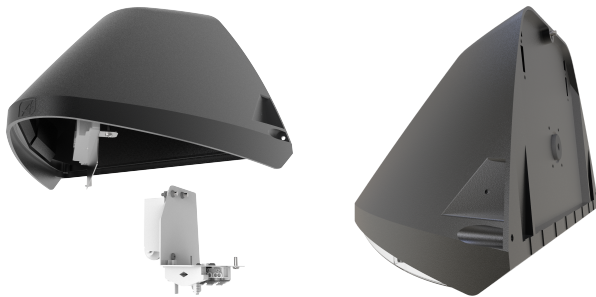

# Wolf

Wolf CCT Multi Wattage Wallpack DALI-  
Code: AWOLF/SG/DM3

<b>Category</b>	Bulkheads
<b>Application</b>	Ancillary, Commercial, Healthcare, Hospitality, Industrial, Outdoor, Retail
<b>Specification</b>	Performance

- Modern, robust die-cast aluminium low glare wall pack suitable for commercial and industrial applications
- Reduced light pollution with 0% upward light distribution, helps with compliance with Dark Skies recommendations, helps with compliance with Dark Skies recommendations
- High efficiency up to 120 Lm/W
- Multiple conduit entry and BESA fixing points

- Advanced lens technology offers wide distribution for optimum spacing and uniformity; whilst ensuring minimal uplight and light pollution
- Power selectable; offering a choice of 3 outputs, in one luminaire
- Electrostatic paint finish for enhanced corrosion resistance
- 20mm East and West side entry for surface conduit and through-wire

TECHNICAL INFORMATION	
Light Source	LED
Colour / Finish	Silver Grey
IP Rating	IP65
Class Protection	1
Internal / External	External
Surface / Recessed / Suspended	Pole, Wall
Lumen Depreciation	L80 84,000h
Warranty (Years)	5
CE Mark	Yes
Height	220 mm