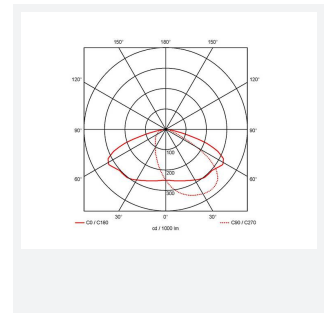

PRODUCT FEATURES

- Modern, robust die-cast aluminium low glare wall pack suitable for commercial and industrial applications
- Reduced light pollution with 0% upward light distribution, helps with compliance with Dark Skies recommendations, helps with compliance with Dark Skies recommendations
- High efficiency up to 120 Lm/W
- Multiple conduit entry and BESA fixing points
- Advanced lens technology offers wide distribution for optimum spacing and uniformity; whilst ensuring minimal uplight and light pollution
- Power selectable; offering a choice of 3 outputs, in one luminaire
- Electrostatic paint finish for enhanced corrosion resistance
- 20mm East and West side entry for surface conduit and through-wire

GENERAL INFORMATION	
Wattage	19W / 21W / 30W
Lumens Delivered	2200lm / 2400lm / 3600lm (4000K)
Lm/W	120lm/W (4000K)
Beam Angle	70/140
CRI	82
CCT	3000/4000K
Input	220-240V
Operating Temp	0°C - 40°C
SDCM	5

TECHNICAL INFORMATION	
Light Source	LED
Colour / Finish	Silver Grey
IP Rating	IP65
Class Protection	1
Internal / External	External
Surface / Recessed / Suspended	Pole, Wall
Lumen Depreciation	L80 84,000h
Warranty (Years)	5
CE Mark	Yes
Height	220 mm