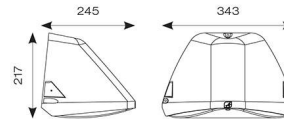

Wolf

Wolf CCT Multi Wattage Wallpack DALI-
Code: AWOLF/SG/DM3

Category	Bulkheads
Application	Ancillary, Commercial, Healthcare, Hospitality, Industrial, Outdoor, Retail
Specification	Performance