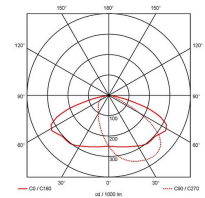

Wolf

Wolf CCT Multi Wattage Wallpack DALI-
Code: AWOLF/SG/DM3

Category	Bulkheads
Application	Ancillary, Commercial, Healthcare, Hospitality, Industrial, Outdoor, Retail
Specification	Performance