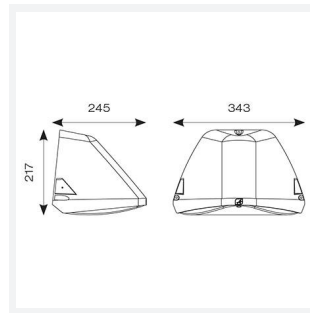

PRODUCT FEATURES

- Modern, robust die-cast aluminium low glare wall pack suitable for commercial and industrial applications
- Reduced light pollution with 0% upward light distribution, helps with compliance with Dark Skies recommendations, helps with compliance with Dark Skies recommendations
- High efficiency up to 120 Lm/W
- Multiple conduit entry and BESA fixing points
- Advanced lens technology offers wide distribution for optimum spacing and uniformity; whilst ensuring minimal uplight and light pollution
- Power selectable; offering a choice of 3 outputs, in one luminaire
- Electrostatic paint finish for enhanced corrosion resistance
- 20mm East and West side entry for surface conduit and through-wire

GENERAL INFORMATION	
Wattage	19W / 21W / 30W
Lumens Delivered	2200lm / 2400lm / 3600lm (4000K)
Lm/W	120lm/W (4000K)
Beam Angle	70/140
CRI	82
CCT	3000/4000K
Input	220-240V
Operating Temp	0°C - 40°C
SDCM	5

TECHNICAL INFORMATION	
Light Source	LED
Colour / Finish	Silver Grey
IP Rating	IP65
Class Protection	1
Internal / External	External
Surface / Recessed / Suspended	Pole, Wall
Lumen Depreciation	L80 84,000h
Warranty (Years)	5
CE Mark	Yes
Height	220 mm