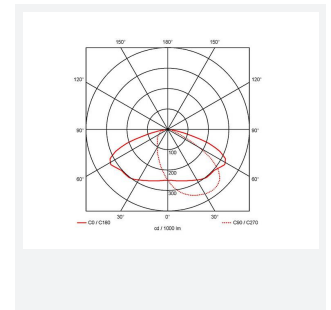

## PRODUCT FEATURES

- Modern, robust die-cast aluminium low glare wall pack suitable for commercial and industrial applications
- Reduced light pollution with 0% upward light distribution, helps with compliance with Dark Skies recommendations, helps with compliance with Dark Skies recommendations
- High efficiency up to 120 Lm/W
- Multiple conduit entry and BESA fixing points
- Advanced lens technology offers wide distribution for optimum spacing and uniformity; whilst ensuring minimal uplight and light pollution
- Power selectable; offering a choice of 3 outputs, in one luminaire
- Electrostatic paint finish for enhanced corrosion resistance
- 20mm East and West side entry for surface conduit and through-wire

GENERAL INFORMATION	
Wattage	18/20/30W
Lumens Delivered	2200/2400/3600lm (4000K)
Lm/W	120lm/W (4000K)
Beam Angle	70/140
CRI	82
CCT	3000/4000K
Input	220-240V
Operating Temp	0°C - 40°C
SDCM	5

TECHNICAL INFORMATION	
Light Source	LED
Colour / Finish	Silver Grey
IP Rating	IP65
Class Protection	1
Internal / External	External
Surface / Recessed / Suspended	Pole, Wall
Lumen Depreciation	L80 84,000h
Warranty (Years)	5
CE Mark	Yes
Height	217 mm