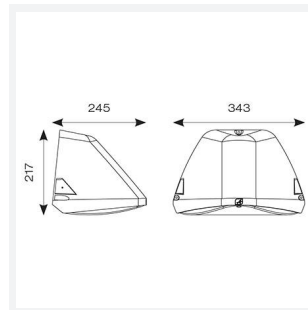

## PRODUCT FEATURES

- Modern, robust die-cast aluminium low glare wall pack suitable for commercial and industrial applications
- Reduced light pollution with 0% upward light distribution, helps with compliance with Dark Skies recommendations, helps with compliance with Dark Skies recommendations
- High efficiency up to 120 Lm/W
- Multiple conduit entry and BESA fixing points
- Advanced lens technology offers wide distribution for optimum spacing and uniformity; whilst ensuring minimal uplight and light pollution
- Power selectable; offering a choice of 3 outputs, in one luminaire
- Electrostatic paint finish for enhanced corrosion resistance
- 20mm East and West side entry for surface conduit and through-wire

GENERAL INFORMATION	
Wattage	18/20/30W
Lumens Delivered	2200/2400/3600lm (4000K)
Lm/W	120lm/W (4000K)
Beam Angle	70/140
CRI	82
CCT	3000/4000K
Input	220-240V
Operating Temp	0°C - 40°C
SDCM	5

TECHNICAL INFORMATION	
Light Source	LED
Colour / Finish	Silver Grey
IP Rating	IP65
Class Protection	1
Internal / External	External
Surface / Recessed / Suspended	Pole, Wall
Lumen Depreciation	L80 84,000h
Warranty (Years)	5
CE Mark	Yes
Height	217 mm