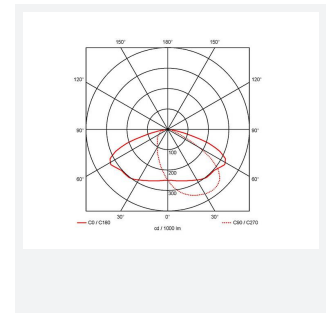

PRODUCT FEATURES

- Modern, robust die-cast aluminium low glare wall pack suitable for commercial and industrial applications
- Reduced light pollution with 0% upward light distribution, helps with compliance with Dark Skies recommendations, helps with compliance with Dark Skies recommendations
- High efficiency up to 120 Lm/W
- Multiple conduit entry and BESA fixing points
- Advanced lens technology offers wide distribution for optimum spacing and uniformity; whilst ensuring minimal uplight and light pollution
- Power selectable; offering a choice of 3 outputs, in one luminaire
- Electrostatic paint finish for enhanced corrosion resistance
- 20mm East and West side entry for surface conduit and through-wire

GENERAL INFORMATION	
Wattage	18/20/30W
Lumens Delivered	2200/2400/3600lm (4000K)
Lm/W	120lm/W (4000K)
Beam Angle	70/140
CRI	82
CCT	3000/4000K
Input	220/240V
Operating Temp	0°C - 40°C
SDCM	5

TECHNICAL INFORMATION	
Light Source	LED
Colour / Finish	Silver Grey
IP Rating	IP65
Class Protection	1
Internal / External	External
Surface / Recessed / Suspended	Pole, Wall
Lumen Depreciation	L80 84,000h
Warranty (Years)	5
CE Mark	Yes
Height	217 mm