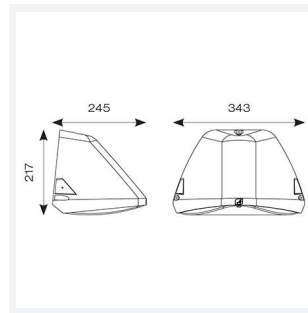

# Wolf

**Category** Bulkheads

**Application** Ancillary, Commercial, Healthcare, Hospitality, Industrial, Outdoor, Retail

**Code:** AWOLF/SG/DD4

- Modern, robust die-cast aluminium low glare wall pack suitable for commercial and industrial applications
- Reduced light pollution with 0% upward light distribution, helps with compliance with Dark Skies recommendations, helps with compliance with Dark Skies recommendations
- High efficiency up to 120 Lm/W
- Multiple conduit entry and BESA fixing points
- Advanced lens technology offers wide distribution for optimum spacing and uniformity; whilst ensuring minimal uplight and light pollution
- Power selectable; offering a choice of 3 outputs, in one luminaire
- Electrostatic paint finish for enhanced corrosion resistance
- 20mm East and West side entry for surface conduit and through-wire

## TECHNICAL INFORMATION

Light Source	LED
Colour / Finish	Silver Grey
IP Rating	IP65
Class Protection	1
Internal / External	External
Surface / Recessed / Suspended	Pole, Wall
Lumen Depreciation	L80 84,000h
Warranty (Years)	5
CE Mark	Yes
Height	217 mm