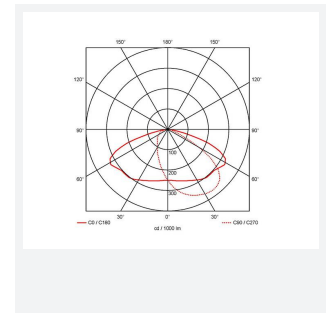

# Wolf

Wolf CCT Multi Wattage Wallpack 1-10V Silver  
Code: AWOLF/SG/DD4

Category	Bulkheads
Application	Ancillary, Commercial, Healthcare, Hospitality, Industrial, Outdoor, Retail
Specification	Performance

## PRODUCT FEATURES

- Modern, robust die-cast aluminium low glare wall pack suitable for commercial and industrial applications
- Reduced light pollution with 0% upward light distribution, helps with compliance with Dark Skies recommendations, helps with compliance with Dark Skies recommendations
- High efficiency up to 120 Lm/W
- Multiple conduit entry and BESA fixing points
- Advanced lens technology offers wide distribution for optimum spacing and uniformity; whilst ensuring minimal uplight and light pollution
- Power selectable; offering a choice of 3 outputs, in one luminaire
- Electrostatic paint finish for enhanced corrosion resistance
- 20mm East and West side entry for surface conduit and through-wire

GENERAL INFORMATION	
Wattage	18/20/30W
Lumens Delivered	2200/2400/3600lm (4000K)
Lm/W	120lm/W (4000K)
Beam Angle	70/140
CRI	82
CCT	3000/4000K
Input	220/240V
Operating Temp	-20°C - 45°C
SDCM	5

TECHNICAL INFORMATION	
Light Source	LED
Colour / Finish	Silver Grey
IP Rating	IP65
Class Protection	1
Internal / External	External
Surface / Recessed / Suspended	Pole, Wall
Lumen Depreciation	L80 84,000h
Warranty (Years)	5
CE Mark	Yes
Height	217 mm