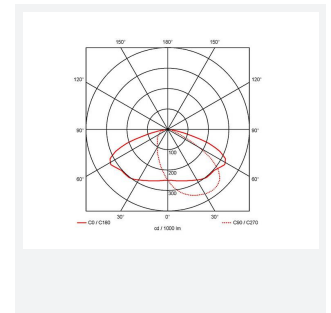

# Wolf

**Category** Bulkheads

**Application** Ancillary, Commercial, Healthcare, Hospitality, Industrial, Outdoor, Retail

**Code:** AWOLF/SG/DD4

- Modern, robust die-cast aluminium low glare wall pack suitable for commercial and industrial applications
- Reduced light pollution with 0% upward light distribution, helps with compliance with Dark Skies recommendations, helps with compliance with Dark Skies recommendations
- High efficiency up to 120 Lm/W
- Multiple conduit entry and BESA fixing points
- Advanced lens technology offers wide distribution for optimum spacing and uniformity; whilst ensuring minimal uplight and light pollution
- Power selectable; offering a choice of 3 outputs, in one luminaire
- Electrostatic paint finish for enhanced corrosion resistance
- 20mm East and West side entry for surface conduit and through-wire

## GENERAL INFORMATION

Wattage	22/25/35W
Lumens Delivered	2200/2400/3600lm (4000K)
Lm/W	120lm/W (4000K)
Beam Angle	70/140
CRI	82
CCT	3000/4000K
Input	220-240V
Operating Temp	-20°C - 40°C
SDCM	5

## TECHNICAL INFORMATION

Light Source	LED
Colour / Finish	Silver Grey
IP Rating	IP65
Class Protection	1
Internal / External	External
Surface / Recessed / Suspended	Pole, Wall
Lumen Depreciation	L80 84,000h
Warranty (Years)	5
CE Mark	Yes
Height	217 mm