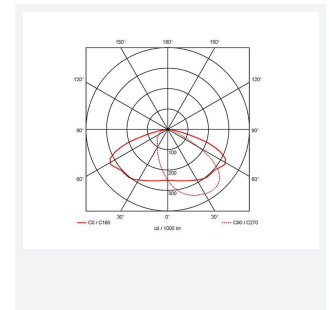

Wolf

Category Bulkheads

Application Ancillary, Commercial, Healthcare, Hospitality, Industrial, Outdoor, Retail

Code: AWOLF/SG/DD4/SM3

- Modern, robust die-cast aluminium low glare wall pack suitable for commercial and industrial applications
- Reduced light pollution with 0% upward light distribution, helps with compliance with Dark Skies recommendations, helps with compliance with Dark Skies recommendations
- High efficiency up to 120 Lm/W
- Multiple conduit entry and BESA fixing points
- Advanced lens technology offers wide distribution for optimum spacing and uniformity; whilst ensuring minimal uplight and light pollution
- Power selectable; offering a choice of 3 outputs, in one luminaire
- Electrostatic paint finish for enhanced corrosion resistance
- 20mm East and West side entry for surface conduit and through-wire

GENERAL INFORMATION

Wattage	22/25/35W
Lumens Delivered	2200/2400/3600lm (4000K)
Lm/W	120lm/W (4000K)
Beam Angle	70/140
CRI	82
CCT	3000/4000K
Input	220-240V
Operating Temp	0°C - 40°C
SDCM	5

TECHNICAL INFORMATION

Light Source	LED
Colour / Finish	Silver Grey
IP Rating	IP65
Class Protection	1
Internal / External	External
Surface / Recessed / Suspended	Pole, Wall
Lumen Depreciation	L80 84,000h
Warranty (Years)	5
CE Mark	Yes
Height	217 mm