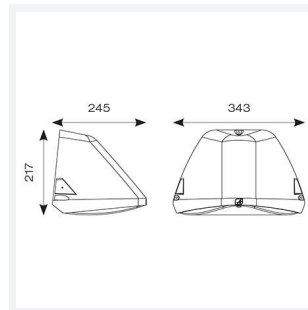

Wolf

Category Bulkheads

Application Ancillary, Commercial, Healthcare, Hospitality, Industrial, Outdoor, Retail

Code: AWOLF/SG/DD4/SM3

- Modern, robust die-cast aluminium low glare wall pack suitable for commercial and industrial applications
- Reduced light pollution with 0% upward light distribution, helps with compliance with Dark Skies recommendations, helps with compliance with Dark Skies recommendations
- High efficiency up to 120 Lm/W
- Multiple conduit entry and BESA fixing points
- Advanced lens technology offers wide distribution for optimum spacing and uniformity; whilst ensuring minimal uplight and light pollution
- Power selectable; offering a choice of 3 outputs, in one luminaire
- Electrostatic paint finish for enhanced corrosion resistance
- 20mm East and West side entry for surface conduit and through-wire

Light Source	LED
Colour / Finish	Silver Grey
IP Rating	IP65
Class Protection	1
Internal / External	External
Surface / Recessed / Suspended	Pole, Wall
Lumen Depreciation	L80 84,000h
Warranty (Years)	5
CE Mark	Yes
Height	217 mm