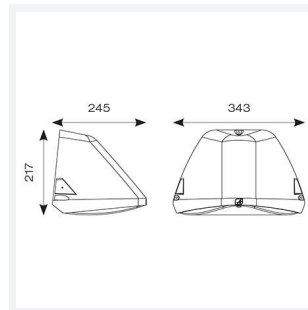

Wolf

Category Bulkheads

Application Ancillary, Commercial, Healthcare, Hospitality, Industrial, Outdoor, Retail

Code: AWOLF/SG/DD4/M3

- Modern, robust die-cast aluminium low glare wall pack suitable for commercial and industrial applications
- Reduced light pollution with 0% upward light distribution, helps with compliance with Dark Skies recommendations, helps with compliance with Dark Skies recommendations
- High efficiency up to 120 Lm/W
- Multiple conduit entry and BESA fixing points
- Advanced lens technology offers wide distribution for optimum spacing and uniformity; whilst ensuring minimal uplight and light pollution
- Power selectable; offering a choice of 3 outputs, in one luminaire
- Electrostatic paint finish for enhanced corrosion resistance
- 20mm East and West side entry for surface conduit and through-wire

Light Source	LED
Colour / Finish	Silver Grey
IP Rating	IP65
Class Protection	1
Internal / External	External
Surface / Recessed / Suspended	Pole, Wall
Lumen Depreciation	L80 84,000h
Warranty (Years)	5
CE Mark	Yes
Height	217 mm