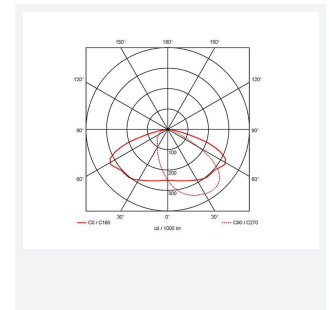

Wolf

Category Bulkheads

Application Ancillary, Commercial, Healthcare, Hospitality, Industrial, Outdoor, Retail

Code: AWOLF/SG/DD4/M3

- Modern, robust die-cast aluminium low glare wall pack suitable for commercial and industrial applications
- Reduced light pollution with 0% upward light distribution, helps with compliance with Dark Skies recommendations, helps with compliance with Dark Skies recommendations
- High efficiency up to 120 Lm/W
- Multiple conduit entry and BESA fixing points
- Advanced lens technology offers wide distribution for optimum spacing and uniformity; whilst ensuring minimal uplight and light pollution
- Power selectable; offering a choice of 3 outputs, in one luminaire
- Electrostatic paint finish for enhanced corrosion resistance
- 20mm East and West side entry for surface conduit and through-wire

GENERAL INFORMATION

Wattage	22/25/35W
Lumens Delivered	2200/2400/3600lm (4000K)
Lm/W	120lm/W (4000K)
Beam Angle	70/140
CRI	82
CCT	3000/4000K
Input	220-240V
Operating Temp	0°C - 40°C
SDCM	5

TECHNICAL INFORMATION

Light Source	LED
Colour / Finish	Silver Grey
IP Rating	IP65
Class Protection	1
Internal / External	External
Surface / Recessed / Suspended	Pole, Wall
Lumen Depreciation	L80 84,000h
Warranty (Years)	5
CE Mark	Yes
Height	217 mm