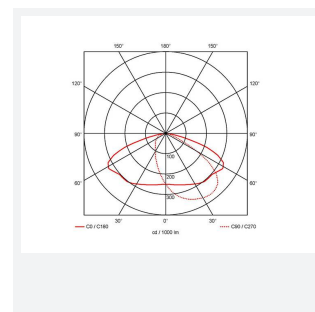

PRODUCT FEATURES

- Modern, robust die-cast aluminium low glare wall pack suitable for commercial and industrial applications
- Reduced light pollution with 0% upward light distribution, helps with compliance with Dark Skies recommendations, helps with compliance with Dark Skies recommendations
- High efficiency up to 120 Lm/W
- Multiple conduit entry and BESA fixing points
- Advanced lens technology offers wide distribution for optimum spacing and uniformity; whilst ensuring minimal uplight and light pollution
- Power selectable; offering a choice of 3 outputs, in one luminaire
- Electrostatic paint finish for enhanced corrosion resistance
- 20mm East and West side entry for surface conduit and through-wire

GENERAL INFORMATION	
Wattage	18/20/30W
Lumens Delivered	2200/2400/3600lm (4000K)
Lm/W	120lm/W (4000K)
Beam Angle	70/140
CRI	82
CCT	3000/4000K
Input	220/240V
Operating Temp	0°C - 40°C
SDCM	5

TECHNICAL INFORMATION	
Light Source	LED
Colour / Finish	Silver Grey
IP Rating	IP65
Class Protection	1
Internal / External	External
Surface / Recessed / Suspended	Pole, Wall
Lumen Depreciation	L80 84,000h
Warranty (Years)	5
CE Mark	Yes
Height	217 mm