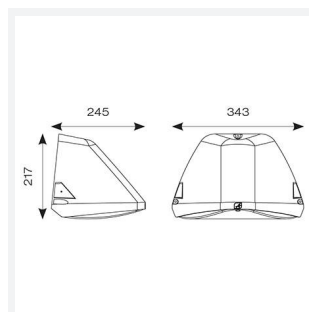

@ansell_lighting

ansellighting

Ansell Lighting

ansell_lighting

Wolf

Wolf CCT Multi Wattage Wallpack 1-10V
Code: AWOLF/SG/DD4/M3

Category	Bulkheads
Application	Ancillary, Commercial, Healthcare, Hospitality, Industrial, Outdoor, Retail
Specification	Performance

PRODUCT FEATURES

- Modern, robust die-cast aluminium low glare wall pack suitable for commercial and industrial applications
- Reduced light pollution with 0% upward light distribution, helps with compliance with Dark Skies recommendations, helps with compliance with Dark Skies recommendations
- High efficiency up to 120 Lm/W
- Multiple conduit entry and BESA fixing points
- Advanced lens technology offers wide distribution for optimum spacing and uniformity; whilst ensuring minimal uplight and light pollution
- Power selectable; offering a choice of 3 outputs, in one luminaire
- Electrostatic paint finish for enhanced corrosion resistance
- 20mm East and West side entry for surface conduit and through-wire

GENERAL INFORMATION	
Wattage	18/20/30W
Lumens Delivered	2200/2400/3600lm (4000K)
Lm/W	120lm/W (4000K)
Beam Angle	70/140
CRI	82
CCT	3000/4000K
Input	220/240V
Operating Temp	0°C - 40°C
SDCM	5

TECHNICAL INFORMATION	
Light Source	LED
Colour / Finish	Silver Grey
IP Rating	IP65
Class Protection	1
Internal / External	External
Surface / Recessed / Suspended	Pole, Wall
Lumen Depreciation	L80 84,000h
Warranty (Years)	5
CE Mark	Yes
Height	217 mm