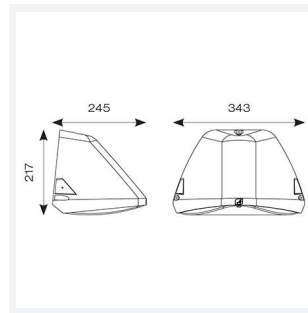

Wolf

Category Bulkheads

Application Ancillary, Commercial, Healthcare, Hospitality, Industrial, Outdoor, Retail

Code: AWOLF/SG/DD4/DM3

- Modern, robust die-cast aluminium low glare wall pack suitable for commercial and industrial applications
- Reduced light pollution with 0% upward light distribution, helps with compliance with Dark Skies recommendations, helps with compliance with Dark Skies recommendations
- High efficiency up to 120 Lm/W
- Multiple conduit entry and BESA fixing points
- Advanced lens technology offers wide distribution for optimum spacing and uniformity; whilst ensuring minimal uplight and light pollution
- Power selectable; offering a choice of 3 outputs, in one luminaire
- Electrostatic paint finish for enhanced corrosion resistance
- 20mm East and West side entry for surface conduit and through-wire

Light Source	LED
Colour / Finish	Silver Grey
IP Rating	IP65
Class Protection	1
Internal / External	External
Surface / Recessed / Suspended	Pole, Wall
Lumen Depreciation	L80 84,000h
Warranty (Years)	5
CE Mark	Yes
Height	217 mm