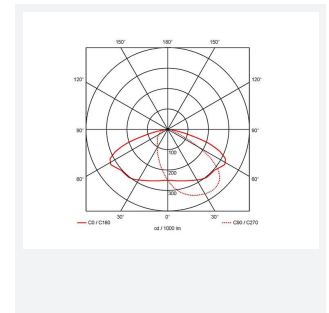

Wolf

Category Bulkheads

Application Ancillary, Commercial, Healthcare, Hospitality, Industrial, Outdoor, Retail

Code: AWOLF/SG/DD4/DM3