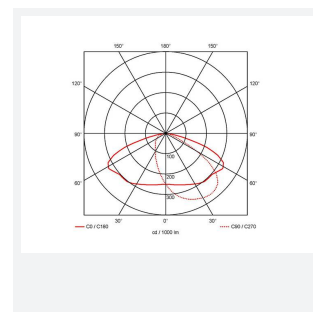

Wolf

Category Bulkheads

Application Ancillary, Commercial, Healthcare, Hospitality, Industrial, Outdoor, Retail

Code: AWOLF/SG/DD3