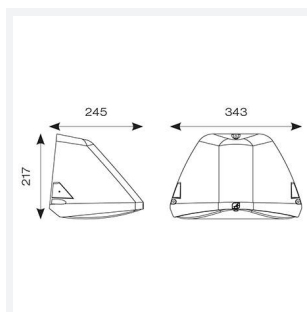

Wolf

Category Bulkheads

Application Ancillary, Commercial, Healthcare, Hospitality, Industrial, Outdoor, Retail

Code: AWOLF/SG/DD3

- Modern, robust die-cast aluminium low glare wall pack suitable for commercial and industrial applications
- Reduced light pollution with 0% upward light distribution, helps with compliance with Dark Skies recommendations, helps with compliance with Dark Skies recommendations
- High efficiency up to 120 Lm/W
- Multiple conduit entry and BESA fixing points
- Advanced lens technology offers wide distribution for optimum spacing and uniformity; whilst ensuring minimal uplight and light pollution
- Power selectable; offering a choice of 3 outputs, in one luminaire
- Electrostatic paint finish for enhanced corrosion resistance
- 20mm East and West side entry for surface conduit and through-wire

GENERAL INFORMATION

Wattage	22/25/35W
Lumens Delivered	2200/2400/3600lm (4000K)
Lm/W	120lm/W (4000K)
Beam Angle	70/140
CRI	82
CCT	3000/4000K
Input	220-240V
Operating Temp	-20°C - 40°C
SDCM	5
Product Weight without Packaging	3.31 kg

TECHNICAL INFORMATION

Light Source	LED
Colour / Finish	Silver Grey
IP Rating	IP65
Class Protection	1
Internal / External	External
Surface / Recessed / Suspended	Pole, Wall
Lumen Depreciation	L80 84,000h
Warranty (Years)	5
CE Mark	Yes
Height	217 mm