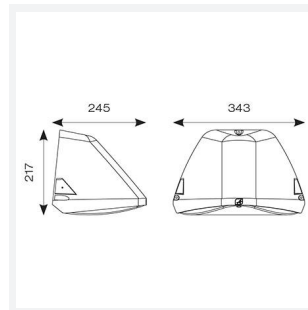

Wolf

Category Bulkheads

Application Ancillary, Commercial, Healthcare, Hospitality, Industrial, Outdoor, Retail

Code: AWOLF/SG/DD3/SM3

- Modern, robust die-cast aluminium low glare wall pack suitable for commercial and industrial applications
- Reduced light pollution with 0% upward light distribution, helps with compliance with Dark Skies recommendations, helps with compliance with Dark Skies recommendations
- High efficiency up to 120 Lm/W
- Multiple conduit entry and BESA fixing points
- Advanced lens technology offers wide distribution for optimum spacing and uniformity; whilst ensuring minimal uplight and light pollution
- Power selectable; offering a choice of 3 outputs, in one luminaire
- Electrostatic paint finish for enhanced corrosion resistance
- 20mm East and West side entry for surface conduit and through-wire

Light Source	LED
Colour / Finish	Silver Grey
IP Rating	IP65
Class Protection	1
Internal / External	External
Surface / Recessed / Suspended	Pole, Wall
Lumen Depreciation	L80 84,000h
Warranty (Years)	5
CE Mark	Yes
Height	217 mm