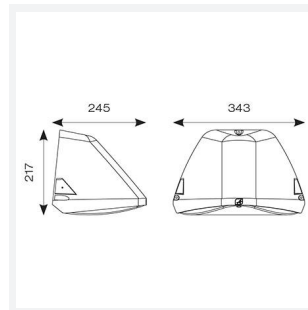

Wolf

Category Bulkheads

Application Ancillary, Commercial, Healthcare, Hospitality, Industrial, Outdoor, Retail

Code: AWOLF/SG/DD3/M3

- Modern, robust die-cast aluminium low glare wall pack suitable for commercial and industrial applications
- Reduced light pollution with 0% upward light distribution, helps with compliance with Dark Skies recommendations, helps with compliance with Dark Skies recommendations
- High efficiency up to 120 Lm/W
- Multiple conduit entry and BESA fixing points
- Advanced lens technology offers wide distribution for optimum spacing and uniformity; whilst ensuring minimal uplight and light pollution
- Power selectable; offering a choice of 3 outputs, in one luminaire
- Electrostatic paint finish for enhanced corrosion resistance
- 20mm East and West side entry for surface conduit and through-wire

GENERAL INFORMATION

Wattage	22/25/35W
Lumens Delivered	2200/2400/3600lm (4000K)
Lm/W	120lm/W (4000K)
Beam Angle	70/140
CRI	82
CCT	3000/4000K
Input	220-240V
Operating Temp	0°C - 40°C
SDCM	5
Product Weight without Packaging	3.31 kg

TECHNICAL INFORMATION

Light Source	LED
Colour / Finish	Silver Grey
IP Rating	IP65
Class Protection	1
Internal / External	External
Surface / Recessed / Suspended	Pole, Wall
Lumen Depreciation	L80 84,000h
Warranty (Years)	5
CE Mark	Yes
Height	217 mm