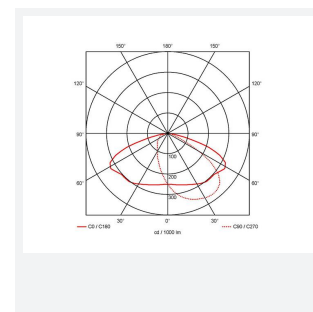

# Wolf

**Category** Bulkheads

**Application** Ancillary, Commercial, Healthcare, Hospitality, Industrial, Outdoor, Retail

**Code:** AWOLF/SG/DD3/DM3

- Modern, robust die-cast aluminium low glare wall pack suitable for commercial and industrial applications
- Reduced light pollution with 0% upward light distribution, helps with compliance with Dark Skies recommendations, helps with compliance with Dark Skies recommendations
- High efficiency up to 120 Lm/W
- Multiple conduit entry and BESA fixing points
- Advanced lens technology offers wide distribution for optimum spacing and uniformity; whilst ensuring minimal uplight and light pollution
- Power selectable; offering a choice of 3 outputs, in one luminaire
- Electrostatic paint finish for enhanced corrosion resistance
- 20mm East and West side entry for surface conduit and through-wire

## GENERAL INFORMATION

Wattage	22/25/35W
Lumens Delivered	2200/2400/3600lm (4000K)
Lm/W	120lm/W (4000K)
Beam Angle	70/140
CRI	82
CCT	3000/4000K
Input	220-240V
Operating Temp	0°C - 40°C
SDCM	5

## TECHNICAL INFORMATION

Light Source	LED
Colour / Finish	Silver Grey
IP Rating	IP65
Class Protection	1
Internal / External	External
Surface / Recessed / Suspended	Pole, Wall
Lumen Depreciation	L80 84,000h
Warranty (Years)	5
CE Mark	Yes
Height	217 mm