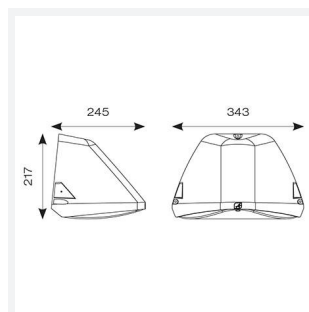

# Wolf

**Category** Bulkheads

**Application** Ancillary, Commercial, Healthcare, Hospitality, Industrial, Outdoor, Retail

**Code:** AWOLF/SG/DD3/DM3

- Modern, robust die-cast aluminium low glare wall pack suitable for commercial and industrial applications
- Reduced light pollution with 0% upward light distribution, helps with compliance with Dark Skies recommendations, helps with compliance with Dark Skies recommendations
- High efficiency up to 120 Lm/W
- Multiple conduit entry and BESA fixing points
- Advanced lens technology offers wide distribution for optimum spacing and uniformity; whilst ensuring minimal uplight and light pollution
- Power selectable; offering a choice of 3 outputs, in one luminaire
- Electrostatic paint finish for enhanced corrosion resistance
- 20mm East and West side entry for surface conduit and through-wire

## TECHNICAL INFORMATION

Light Source	LED
Colour / Finish	Silver Grey
IP Rating	IP65
Class Protection	1
Internal / External	External
Surface / Recessed / Suspended	Pole, Wall
Lumen Depreciation	L80 84,000h
Warranty (Years)	5
CE Mark	Yes
Height	217 mm