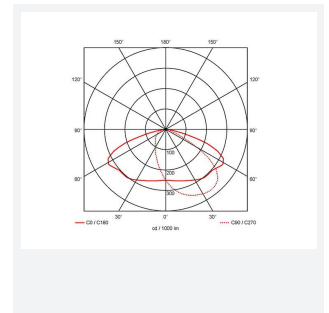

## PRODUCT FEATURES

- Modern, robust die-cast aluminium low glare wall pack suitable for commercial and industrial applications
- Reduced light pollution with 0% upward light distribution, helps with compliance with Dark Skies recommendations, helps with compliance with Dark Skies recommendations
- High efficiency up to 120 Lm/W
- Multiple conduit entry and BESA fixing points
- Advanced lens technology offers wide distribution for optimum spacing and uniformity; whilst ensuring minimal uplight and light pollution
- Power selectable; offering a choice of 3 outputs, in one luminaire
- Electrostatic paint finish for enhanced corrosion resistance
- 20mm East and West side entry for surface conduit and through-wire

GENERAL INFORMATION	
Wattage	18/20/30W
Lumens Delivered	2200/2400/3600lm (4000K)
Lm/W	120lm/W (4000K)
Beam Angle	70/140
CRI	82
CCT	3000/4000K
Input	220/240V
Operating Temp	-20°C - 45°C
SDCM	5

TECHNICAL INFORMATION	
Light Source	LED
Colour / Finish	Silver Grey
IP Rating	IP65
Class Protection	1
Internal / External	External
Surface / Recessed / Suspended	Pole, Wall
Lumen Depreciation	L80 84,000h
Warranty (Years)	5
CE Mark	Yes
Height	217 mm