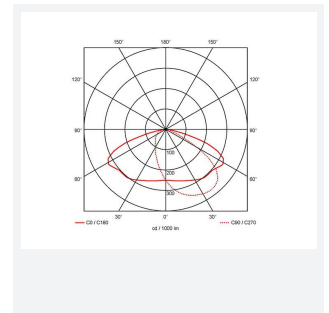

Wolf

Category Bulkheads

Application Ancillary, Commercial, Healthcare, Hospitality, Industrial, Outdoor, Retail

Code: AWOLF/SG/DD1