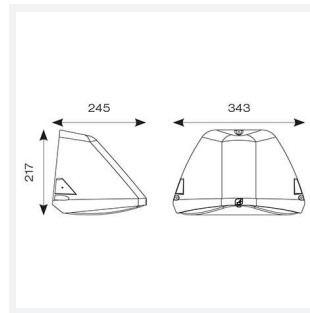

## PRODUCT FEATURES

- Modern, robust die-cast aluminium low glare wall pack suitable for commercial and industrial applications
- Reduced light pollution with 0% upward light distribution, helps with compliance with Dark Skies recommendations, helps with compliance with Dark Skies recommendations
- High efficiency up to 120 Lm/W
- Multiple conduit entry and BESA fixing points
- Advanced lens technology offers wide distribution for optimum spacing and uniformity; whilst ensuring minimal uplight and light pollution
- Power selectable; offering a choice of 3 outputs, in one luminaire
- Electrostatic paint finish for enhanced corrosion resistance
- 20mm East and West side entry for surface conduit and through-wire

GENERAL INFORMATION	
Wattage	18/20/30W
Lumens Delivered	2200/2400/3600lm (4000K)
Lm/W	120lm/W (4000K)
Beam Angle	70/140
CRI	82
CCT	3000/4000K
Input	220/240V
Operating Temp	-20°C - 45°C
SDCM	5

TECHNICAL INFORMATION	
Light Source	LED
Colour / Finish	Silver Grey
IP Rating	IP65
Class Protection	1
Internal / External	External
Surface / Recessed / Suspended	Pole, Wall
Lumen Depreciation	L80 84,000h
Warranty (Years)	5
CE Mark	Yes
Height	217 mm