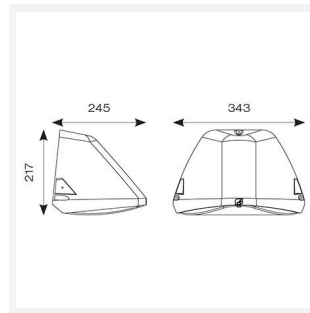

Wolf

Category Bulkheads

Application Ancillary, Commercial, Healthcare, Hospitality, Industrial, Outdoor, Retail

Code: AWOLF/SG/DD1

- Modern, robust die-cast aluminium low glare wall pack suitable for commercial and industrial applications
- Reduced light pollution with 0% upward light distribution, helps with compliance with Dark Skies recommendations, helps with compliance with Dark Skies recommendations
- High efficiency up to 120 Lm/W
- Multiple conduit entry and BESA fixing points
- Advanced lens technology offers wide distribution for optimum spacing and uniformity; whilst ensuring minimal uplight and light pollution
- Power selectable; offering a choice of 3 outputs, in one luminaire
- Electrostatic paint finish for enhanced corrosion resistance
- 20mm East and West side entry for surface conduit and through-wire

Light Source	LED
Colour / Finish	Silver Grey
IP Rating	IP65
Class Protection	1
Internal / External	External
Surface / Recessed / Suspended	Pole, Wall
Lumen Depreciation	L80 84,000h
Warranty (Years)	5
CE Mark	Yes
Height	217 mm