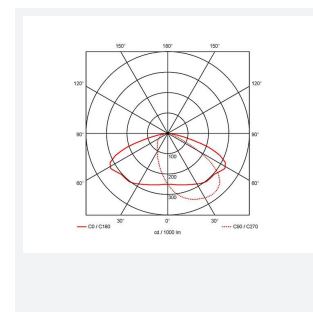

Wolf

Category Bulkheads

Application Ancillary, Commercial, Healthcare, Hospitality, Industrial, Outdoor, Retail

Code: AWOLF/SG/DD1/SM3

- Modern, robust die-cast aluminium low glare wall pack suitable for commercial and industrial applications
- Reduced light pollution with 0% upward light distribution, helps with compliance with Dark Skies recommendations, helps with compliance with Dark Skies recommendations
- High efficiency up to 120 Lm/W
- Multiple conduit entry and BESA fixing points
- Advanced lens technology offers wide distribution for optimum spacing and uniformity; whilst ensuring minimal uplight and light pollution
- Power selectable; offering a choice of 3 outputs, in one luminaire
- Electrostatic paint finish for enhanced corrosion resistance
- 20mm East and West side entry for surface conduit and through-wire

GENERAL INFORMATION

Wattage	22/25/35W
Lumens Delivered	2200/2400/3600lm (4000K)
Lm/W	120lm/W (4000K)
Beam Angle	70/140
CRI	82
CCT	3000/4000K
Input	220-240V
Operating Temp	0°C - 40°C
SDCM	5

TECHNICAL INFORMATION

Light Source	LED
Colour / Finish	Silver Grey
IP Rating	IP65
Class Protection	1
Internal / External	External
Surface / Recessed / Suspended	Pole, Wall
Lumen Depreciation	L80 84,000h
Warranty (Years)	5
CE Mark	Yes
Height	217 mm