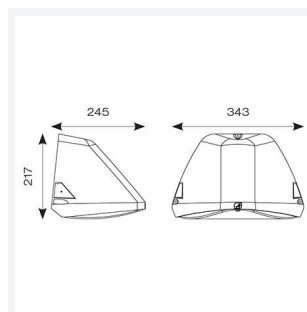

Wolf

Category Bulkheads

Application Ancillary, Commercial, Healthcare, Hospitality, Industrial, Outdoor, Retail

Code: AWOLF/SG/DD1/SM3

- Modern, robust die-cast aluminium low glare wall pack suitable for commercial and industrial applications
- Reduced light pollution with 0% upward light distribution, helps with compliance with Dark Skies recommendations, helps with compliance with Dark Skies recommendations
- High efficiency up to 120 Lm/W
- Multiple conduit entry and BESA fixing points
- Advanced lens technology offers wide distribution for optimum spacing and uniformity; whilst ensuring minimal uplight and light pollution
- Power selectable; offering a choice of 3 outputs, in one luminaire
- Electrostatic paint finish for enhanced corrosion resistance
- 20mm East and West side entry for surface conduit and through-wire

Light Source	LED
Colour / Finish	Silver Grey
IP Rating	IP65
Class Protection	1
Internal / External	External
Surface / Recessed / Suspended	Pole, Wall
Lumen Depreciation	L80 84,000h
Warranty (Years)	5
CE Mark	Yes
Height	217 mm