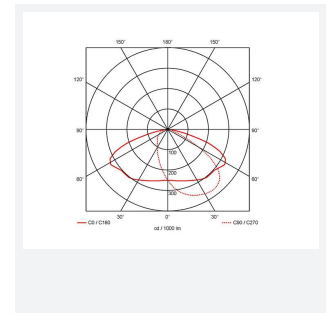

## PRODUCT FEATURES

- Modern, robust die-cast aluminium low glare wall pack suitable for commercial and industrial applications
- Reduced light pollution with 0% upward light distribution, helps with compliance with Dark Skies recommendations, helps with compliance with Dark Skies recommendations
- High efficiency up to 120 Lm/W
- Multiple conduit entry and BESA fixing points
- Advanced lens technology offers wide distribution for optimum spacing and uniformity; whilst ensuring minimal uplight and light pollution
- Power selectable; offering a choice of 3 outputs, in one luminaire
- Electrostatic paint finish for enhanced corrosion resistance
- 20mm East and West side entry for surface conduit and through-wire

GENERAL INFORMATION	
Wattage	18/20/30W
Lumens Delivered	2200/2400/3600lm (4000K)
Lm/W	120lm/W (4000K)
Beam Angle	70/140
CRI	82
CCT	3000/4000K
Input	220/240V
Operating Temp	0°C - 40°C
SDCM	5

TECHNICAL INFORMATION	
Light Source	LED
Colour / Finish	Silver Grey
IP Rating	IP65
Class Protection	1
Internal / External	External
Surface / Recessed / Suspended	Pole, Wall
Lumen Depreciation	L80 84,000h
Warranty (Years)	5
CE Mark	Yes
Height	217 mm