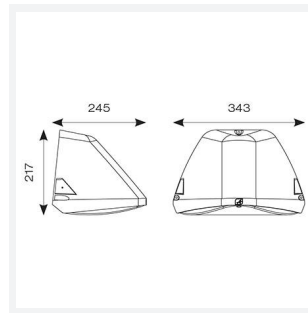

# Wolf

Wolf CCT Multi Wattage Wallpack Switch Dim  
Code: AWOLF/SG/DD1/M3

Category	Bulkheads
Application	Ancillary, Commercial, Healthcare, Hospitality, Industrial, Outdoor, Retail
Specification	Performance

## PRODUCT FEATURES

- Modern, robust die-cast aluminium low glare wall pack suitable for commercial and industrial applications
- Reduced light pollution with 0% upward light distribution, helps with compliance with Dark Skies recommendations, helps with compliance with Dark Skies recommendations
- High efficiency up to 120 Lm/W
- Multiple conduit entry and BESA fixing points
- Advanced lens technology offers wide distribution for optimum spacing and uniformity; whilst ensuring minimal uplight and light pollution
- Power selectable; offering a choice of 3 outputs, in one luminaire
- Electrostatic paint finish for enhanced corrosion resistance
- 20mm East and West side entry for surface conduit and through-wire

GENERAL INFORMATION	
Wattage	18/20/30W
Lumens Delivered	2200/2400/3600lm (4000K)
Lm/W	120lm/W (4000K)
Beam Angle	70/140
CRI	82
CCT	3000/4000K
Input	220/240V
Operating Temp	0°C - 40°C
SDCM	5

TECHNICAL INFORMATION	
Light Source	LED
Colour / Finish	Silver Grey
IP Rating	IP65
Class Protection	1
Internal / External	External
Surface / Recessed / Suspended	Pole, Wall
Lumen Depreciation	L80 84,000h
Warranty (Years)	5
CE Mark	Yes
Height	217 mm