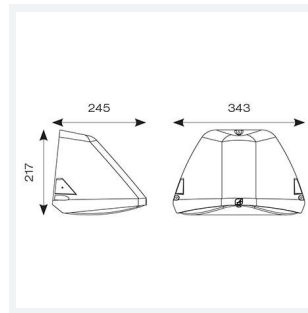

Wolf

Category Bulkheads

Application Ancillary, Commercial, Healthcare, Hospitality, Industrial, Outdoor, Retail

Code: AWOLF/SG/DD1/M3

- Modern, robust die-cast aluminium low glare wall pack suitable for commercial and industrial applications
- Reduced light pollution with 0% upward light distribution, helps with compliance with Dark Skies recommendations, helps with compliance with Dark Skies recommendations
- High efficiency up to 120 Lm/W
- Multiple conduit entry and BESA fixing points
- Advanced lens technology offers wide distribution for optimum spacing and uniformity; whilst ensuring minimal uplight and light pollution
- Power selectable; offering a choice of 3 outputs, in one luminaire
- Electrostatic paint finish for enhanced corrosion resistance
- 20mm East and West side entry for surface conduit and through-wire

Light Source	LED
Colour / Finish	Silver Grey
IP Rating	IP65
Class Protection	1
Internal / External	External
Surface / Recessed / Suspended	Pole, Wall
Lumen Depreciation	L80 84,000h
Warranty (Years)	5
CE Mark	Yes
Height	217 mm