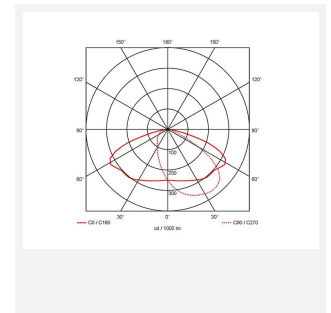

Wolf

Category Bulkheads

Application Ancillary, Commercial, Healthcare, Hospitality, Industrial, Outdoor, Retail

Code: AWOLF/SG/DD1/M3