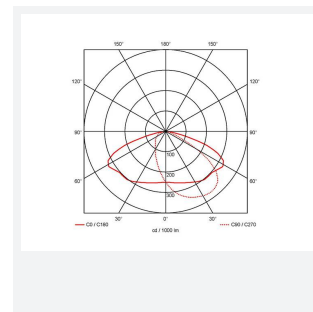

Wolf

Category Bulkheads

Application Ancillary, Commercial, Healthcare, Hospitality, Industrial, Outdoor, Retail

Code: AWOLF/SG/DD1/DM3