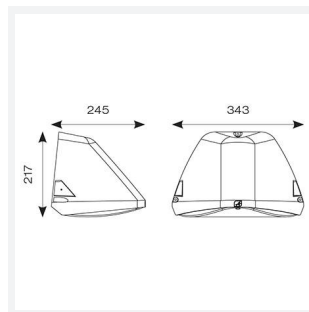

Wolf

Category Bulkheads

Application Ancillary, Commercial, Healthcare, Hospitality, Industrial, Outdoor, Retail

Code: AWOLF/SG/DD1/DM3

- Modern, robust die-cast aluminium low glare wall pack suitable for commercial and industrial applications
- Reduced light pollution with 0% upward light distribution, helps with compliance with Dark Skies recommendations, helps with compliance with Dark Skies recommendations
- High efficiency up to 120 Lm/W
- Multiple conduit entry and BESA fixing points
- Advanced lens technology offers wide distribution for optimum spacing and uniformity; whilst ensuring minimal uplight and light pollution
- Power selectable; offering a choice of 3 outputs, in one luminaire
- Electrostatic paint finish for enhanced corrosion resistance
- 20mm East and West side entry for surface conduit and through-wire

Light Source	LED
Colour / Finish	Silver Grey
IP Rating	IP65
Class Protection	1
Internal / External	External
Surface / Recessed / Suspended	Pole, Wall
Lumen Depreciation	L80 84,000h
Warranty (Years)	5
CE Mark	Yes
Height	217 mm