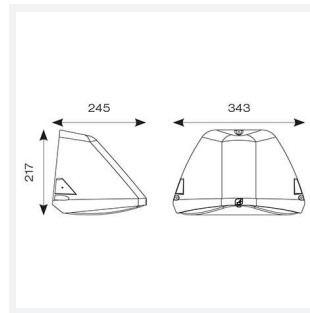

PRODUCT FEATURES

- Modern, robust die-cast aluminium low glare wall pack suitable for commercial and industrial applications
- Reduced light pollution with 0% upward light distribution, helps with compliance with Dark Skies recommendations, helps with compliance with Dark Skies recommendations
- High efficiency up to 120 Lm/W
- Multiple conduit entry and BESA fixing points
- Advanced lens technology offers wide distribution for optimum spacing and uniformity; whilst ensuring minimal uplight and light pollution
- Power selectable; offering a choice of 3 outputs, in one luminaire
- Electrostatic paint finish for enhanced corrosion resistance
- 20mm East and West side entry for surface conduit and through-wire

GENERAL INFORMATION	
Wattage	18/20/30W
Lumens Delivered	2200/2400/3600lm (4000K)
Lm/W	120lm/W (4000K)
Beam Angle	70/140
CRI	82
CCT	3000/4000K
Input	220/240V
Operating Temp	0°C - 40°C
SDCM	5

TECHNICAL INFORMATION	
Light Source	LED
Colour / Finish	Silver Grey
IP Rating	IP65
Class Protection	1
Internal / External	External
Surface / Recessed / Suspended	Pole, Wall
Lumen Depreciation	L80 84,000h
Warranty (Years)	5
CE Mark	Yes
Height	217 mm