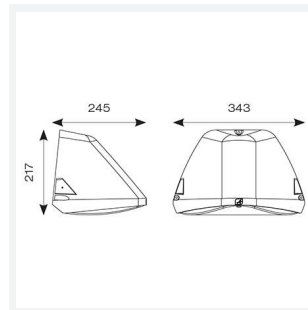

Wolf

Category	Bulkheads
Application	Ancillary, Commercial, Healthcare, Hospitality, Industrial, Outdoor, Retail
Specification	Performance

Code: AWOLF/SG/CF

GENERAL INFORMATION	
Wattage	20/23/32W
Lumens Delivered	2200/2400/3600lm (4000K)
Lm/W	120lm/W (4000K)
Beam Angle	70/140
CRI	82
CCT	3000/4000K
Input	220-240V
Operating Temp	-20°C - 40°C
SDCM	5
Product Weight without Packaging	3.088 kg