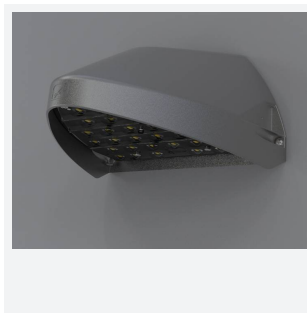

# Wolf Mini

Wolf Mini Wallpack CCT Silver Grey  
Code: AWOLF/MINI/SG

<b>Category</b>	Bulkheads
<b>Application</b>	Ancillary, Commercial, Healthcare, Hospitality, Industrial, Outdoor, Retail
<b>Specification</b>	Performance

## PRODUCT FEATURES

- Modern, robust die-cast aluminium low glare wall pack suitable for commercial and industrial applications
- Reduced light pollution with 0% upward light distribution, helps with compliance with Dark Skies recommendations
- High efficiency up to 125 Lm/W
- Multiple conduit, 20mm East and West side entries and rear BESA mounting
- Advanced lens technology offers wide distribution for optimum spacing and uniformity; whilst ensuring minimal uplight and light pollution
- Power selectable; offering a choice of 2 outputs, in one luminaire
- Electrostatic paint finish for enhanced corrosion resistance
- Dimmable and Smart options available

GENERAL INFORMATION	
Wattage	4.5W / 8W
Lumens Delivered	500lm / 1000lm (4000K)
Lm/W	125lm/W (4000K)
Beam Angle	70/140
CRI	82
CCT	3000/4000K
Input	220-240V
Operating Temp	-20°C - 40°C
SDCM	3
Product Weight without Packaging	1.78 kg

TECHNICAL INFORMATION	
Light Source	LED
Colour / Finish	Silver Grey
IP Rating	IP65
Class Protection	1
Internal / External	External
Surface / Recessed / Suspended	Wall
Lumen Depreciation	L80 84,000h
Warranty (Years)	5
CE Mark	Yes
Height	155 mm