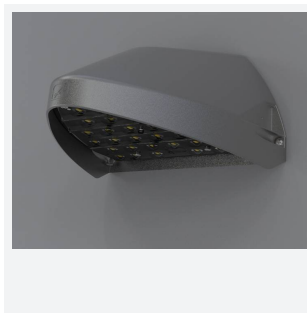

Wolf Mini

Wolf Mini Wallpack CCT Silver Grey
Code: AWOLF/MINI/SG

Category	Bulkheads
Application	Ancillary, Commercial, Healthcare, Hospitality, Industrial, Outdoor, Retail
Specification	Performance

PRODUCT FEATURES

- Modern, robust die-cast aluminium low glare wall pack suitable for commercial and industrial applications
- Reduced light pollution with 0% upward light distribution, helps with compliance with Dark Skies recommendations
- High efficiency up to 125 Lm/W
- Multiple conduit, 20mm East and West side entries and rear BESA mounting
- Advanced lens technology offers wide distribution for optimum spacing and uniformity; whilst ensuring minimal uplight and light pollution
- Power selectable; offering a choice of 2 outputs, in one luminaire
- Electrostatic paint finish for enhanced corrosion resistance
- Dimmable and Smart options available

GENERAL INFORMATION	
Wattage	4/8W
Lumens Delivered	500/1000lm (4000K)
Lm/W	125lm/W (4000K)
Beam Angle	70/140
CRI	82
CCT	3000/4000K
Input	220/240V
Operating Temp	-20°C - 40°C
SDCM	3
Product Weight without Packaging	1.891 kg

TECHNICAL INFORMATION	
Light Source	LED
Colour / Finish	Silver Grey
IP Rating	IP65
Class Protection	1
Internal / External	External
Surface / Recessed / Suspended	Wall
Lumen Depreciation	L80 84,000h
Warranty (Years)	5
CE Mark	Yes
Height	156 mm