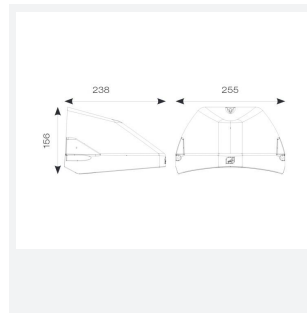

PRODUCT FEATURES

- Modern, robust die-cast aluminium low glare wall pack suitable for commercial and industrial applications
- Reduced light pollution with 0% upward light distribution, helps with compliance with Dark Skies recommendations
- High efficiency up to 125 Lm/W
- Multiple conduit, 20mm East and West side entries and rear BESA mounting
- Advanced lens technology offers wide distribution for optimum spacing and uniformity; whilst ensuring minimal uplight and light pollution
- Power selectable; offering a choice of 2 outputs, in one luminaire
- Electrostatic paint finish for enhanced corrosion resistance
- Dimmable and Smart options available

GENERAL INFORMATION	
Wattage	4.5W / 8W
Lumens Delivered	500lm / 1000lm (4000K)
Lm/W	125lm/W (4000K)
Beam Angle	70/140
CRI	82
CCT	3000/4000K
Input	220-240V
Operating Temp	-20°C - 40°C
SDCM	3
Product Weight without Packaging	1.78 kg

TECHNICAL INFORMATION	
Light Source	LED
Colour / Finish	Silver Grey
IP Rating	IP65
Class Protection	1
Internal / External	External
Surface / Recessed / Suspended	Wall
Lumen Depreciation	L80 84,000h
Warranty (Years)	5
CE Mark	Yes
Height	155 mm