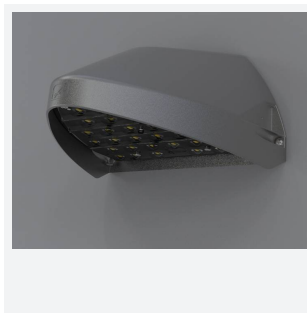

Wolf Mini

Wolf Mini Wallpack CCT Silver Grey
Code: AWOLF/MINI/SG

Category	Bulkheads
Application	Ancillary, Commercial, Healthcare, Hospitality, Industrial, Outdoor, Retail
Specification	Performance

PRODUCT FEATURES

- Modern, robust die-cast aluminium low glare wall pack suitable for commercial and industrial applications
- Reduced light pollution with 0% upward light distribution, helps with compliance with Dark Skies recommendations
- High efficiency up to 125 Lm/W
- Multiple conduit, 20mm East and West side entries and rear BESA mounting
- Advanced lens technology offers wide distribution for optimum spacing and uniformity; whilst ensuring minimal uplight and light pollution
- Power selectable; offering a choice of 2 outputs, in one luminaire
- Electrostatic paint finish for enhanced corrosion resistance
- Dimmable and Smart options available

GENERAL INFORMATION	
Wattage	4/8W
Lumens Delivered	500/1000lm (4000K)
Lm/W	125lm/W (4000K)
Beam Angle	70/140
CRI	82
CCT	3000/4000K
Input	220-240V
Operating Temp	-20°C - 40°C
SDCM	3
Product Weight without Packaging	1.891 kg

TECHNICAL INFORMATION	
Light Source	LED
Colour / Finish	Silver Grey
IP Rating	IP65
Class Protection	1
Internal / External	External
Surface / Recessed / Suspended	Wall
Lumen Depreciation	L80 84,000h
Warranty (Years)	5
CE Mark	Yes
Height	156 mm