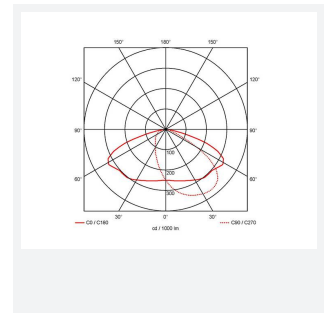

PRODUCT FEATURES

- Modern, robust die-cast aluminium low glare wall pack suitable for commercial and industrial applications
- Reduced light pollution with 0% upward light distribution, helps with compliance with Dark Skies recommendations
- High efficiency up to 125 Lm/W
- Multiple conduit, 20mm East and West side entries and rear BESA mounting
- Advanced lens technology offers wide distribution for optimum spacing and uniformity; whilst ensuring minimal uplight and light pollution
- Power selectable; offering a choice of 2 outputs, in one luminaire
- Electrostatic paint finish for enhanced corrosion resistance
- Dimmable and Smart options available

GENERAL INFORMATION	
Wattage	4/8W
Lumens Delivered	500/1000lm (4000K)
Lm/W	125lm/W (4000K)
Beam Angle	70/140
CRI	82
CCT	3000/4000K
Input	220/240V
Operating Temp	-20°C - 40°C
SDCM	3
Product Weight without Packaging	1.891 kg

TECHNICAL INFORMATION	
Light Source	LED
Colour / Finish	Silver Grey
IP Rating	IP65
Class Protection	1
Internal / External	External
Surface / Recessed / Suspended	Wall
Lumen Depreciation	L80 84,000h
Warranty (Years)	5
CE Mark	Yes
Height	156 mm