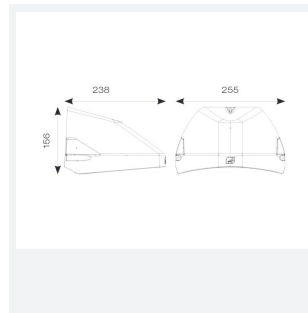

Wolf Mini

Wolf Mini Wallpack CCT Silver Grey
Code: AWOLF/MINI/SG

Category	Bulkheads
Application	Ancillary, Commercial, Healthcare, Hospitality, Industrial, Outdoor, Retail
Specification	Performance

PRODUCT FEATURES

GENERAL INFORMATION	
Wattage	4/8W
Lumens Delivered	500/1000lm (4000K)
Lm/W	125lm/W (4000K)
Beam Angle	70/140
CRI	82
CCT	3000/4000K
Input	220/240V
Operating Temp	-20°C - 40°C
SDCM	3
Product Weight without Packaging	1.891 kg

TECHNICAL INFORMATION	
Light Source	LED
Colour / Finish	Silver Grey
IP Rating	IP65
Class Protection	1
Internal / External	External
Surface / Recessed / Suspended	Wall
Lumen Depreciation	L80 84,000h
Warranty (Years)	5
CE Mark	Yes
Height	156 mm