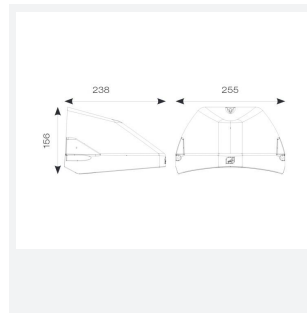

## PRODUCT FEATURES

- Modern, robust die-cast aluminium low glare wall pack suitable for commercial and industrial applications
- Reduced light pollution with 0% upward light distribution, helps with compliance with Dark Skies recommendations
- High efficiency up to 125 Lm/W
- Multiple conduit, 20mm East and West side entries and rear BESA mounting
- Advanced lens technology offers wide distribution for optimum spacing and uniformity; whilst ensuring minimal uplight and light pollution
- Power selectable; offering a choice of 2 outputs, in one luminaire
- Electrostatic paint finish for enhanced corrosion resistance
- Dimmable and Smart options available

GENERAL INFORMATION	
Wattage	4.5W / 8W
Lumens Delivered	500lm / 1000lm (4000K)
Lm/W	125lm/W (4000K)
Beam Angle	70/140
CRI	82
CCT	3000/4000K
Input	220-240V
Operating Temp	-20°C - 40°C
SDCM	3
Product Weight without Packaging	1.78 kg

TECHNICAL INFORMATION	
Light Source	LED
Colour / Finish	Silver Grey
IP Rating	IP65
Class Protection	1
Internal / External	External
Surface / Recessed / Suspended	Wall
Lumen Depreciation	L80 84,000h
Warranty (Years)	5
CE Mark	Yes
Height	155 mm