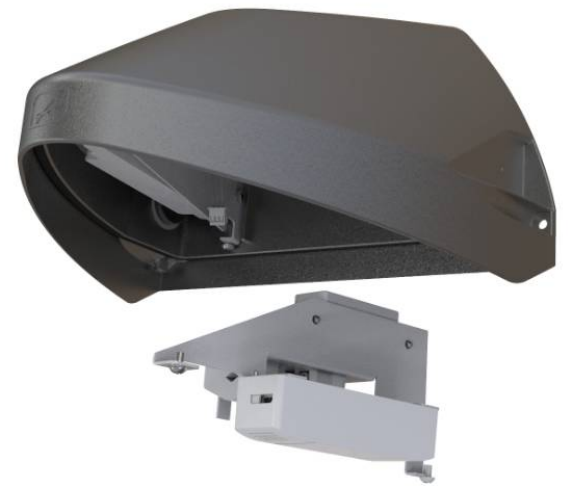

Wolf

Part of the Bulkheads product category

Model	Wolf Mini Wallpack CCT Silver Grey
Code	AWOLF/MINI/SG
Application	Ancillary, Commercial, Healthcare, Hospitality, Industrial, Outdoor, Retail

GENERAL INFORMATION

Input	220-240V
Wattage	4.5W / 8W
Operating Temp	-20°C - 40°C
Lumens Delivered	500lm / 1000lm (4000K)
lm/W	125lm/W (4000K)
CCT	3000/4000K
Beam Angle	70/140

MATERIAL INFORMATION

Main Material	Aluminium
Diffuser Material	Polycarbonate
Product Weight without Packaging	1.89 kg
Colour / Finish	Silver Grey
Height	155 mm

TECHNICAL INFORMATION

Class Protection	1
Light Source	LED
SDCM (Initial Macadam)	3
CRI	80
Internal / External	External
Surface / Recessed / Suspended	Wall
Power Factor	0.90

PRODUCT FEATURES

- Modern, robust die-cast aluminium low glare wall pack suitable for commercial and industrial applications
- Advanced lens technology offers wide distribution for optimum spacing and uniformity; whilst ensuring minimal uplight and light pollution
- Reduced light pollution with 0% upward light distribution, helps with compliance with Dark Skies recommendations
- Power selectable; offering a choice of 2 outputs, in one luminaire
- High efficiency up to 125 Lm/W

Wolf

Part of the Bulkheads product category

Model Wolf Mini Wallpack CCT Silver Grey
Code AWOLF/MINI/SG
Application Ancillary, Commercial, Healthcare, Hospitality, Industrial, Outdoor, Retail