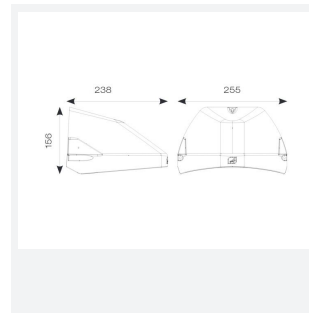

Wolf Mini

Wolf Mini Wallpack CCT Photocell Silver Gray
Code: AWOLF/MINI/SG/PC

Category	Bulkheads
Application	Ancillary, Commercial, Healthcare, Hospitality, Industrial, Outdoor, Retail
Specification	Performance

- Modern, robust die-cast aluminium low glare wall pack suitable for commercial and industrial applications
- Reduced light pollution with 0% upward light distribution, helps with compliance with Dark Skies recommendations
- High efficiency up to 125 Lm/W
- Multiple conduit, 20mm East and West side entries and rear BESA mounting
- Advanced lens technology offers wide distribution for optimum spacing and uniformity; whilst ensuring minimal uplight and light pollution
- Power selectable; offering a choice of 2 outputs, in one luminaire
- Electrostatic paint finish for enhanced corrosion resistance
- Dimmable and Smart options available

GENERAL INFORMATION	
Wattage	4.5/8W
Lumens Delivered	500/1000lm (4000K)
Lm/W	125lm/W (4000K)
Beam Angle	70/140
CRI	82
CCT	3000/4000K
Input	220-240V
Operating Temp	-20°C - 40°C
SDCM	3
Product Weight without Packaging	1.95 kg

TECHNICAL INFORMATION	
Light Source	LED
Colour / Finish	Silver Grey
IP Rating	IP65
Class Protection	1
Internal / External	External
Surface / Recessed / Suspended	Wall
Lumen Depreciation	L80 84,000h
Warranty (Years)	5
CE Mark	Yes
Height	156 mm