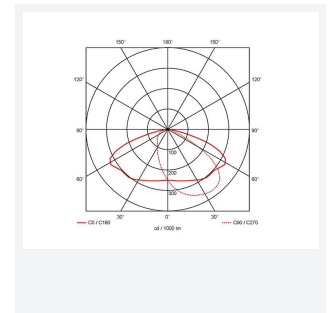

- Modern, robust die-cast aluminium low glare wall pack suitable for commercial and industrial applications
- Reduced light pollution with 0% upward light distribution, helps with compliance with Dark Skies recommendations
- High efficiency up to 125 Lm/W
- Multiple conduit, 20mm East and West side entries and rear BESA mounting
- Advanced lens technology offers wide distribution for optimum spacing and uniformity; whilst ensuring minimal uplight and light pollution
- Power selectable; offering a choice of 2 outputs, in one luminaire
- Electrostatic paint finish for enhanced corrosion resistance
- Dimmable and Smart options available

GENERAL INFORMATION	
Wattage	4.5/8W
Lumens Delivered	500/1000lm (4000K)
Lm/W	125lm/W (4000K)
Beam Angle	70/140
CRI	82
CCT	3000/4000K
Input	220-240V
Operating Temp	-20°C - 40°C
SDCM	3
Product Weight without Packaging	1.95 kg

TECHNICAL INFORMATION	
Light Source	LED
Colour / Finish	Silver Grey
IP Rating	IP65
Class Protection	1
Internal / External	External
Surface / Recessed / Suspended	Wall
Lumen Depreciation	L80 84,000h
Warranty (Years)	5
CE Mark	Yes
Height	156 mm