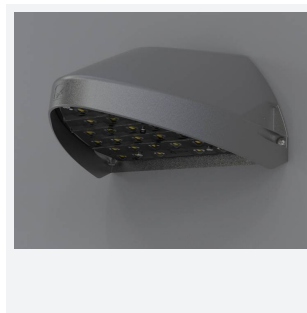

Wolf Mini

Wolf Mini Wallpack CCT Photocell Silver Gray
Code: AWOLF/MINI/SG/PC

Category	Bulkheads
Application	Ancillary, Commercial, Healthcare, Hospitality, Industrial, Outdoor, Retail
Specification	Performance

- Modern, robust die-cast aluminium low glare wall pack suitable for commercial and industrial applications
- Reduced light pollution with 0% upward light distribution, helps with compliance with Dark Skies recommendations
- High efficiency up to 125 Lm/W
- Multiple conduit, 20mm East and West side entries and rear BESA mounting
- Advanced lens technology offers wide distribution for optimum spacing and uniformity; whilst ensuring minimal uplight and light pollution
- Power selectable; offering a choice of 2 outputs, in one luminaire
- Electrostatic paint finish for enhanced corrosion resistance
- Dimmable and Smart options available

GENERAL INFORMATION	
Wattage	4.5/8W
Lumens Delivered	500/1000lm (4000K)
Lm/W	125lm/W (4000K)
Beam Angle	70/140
CRI	82
CCT	3000/4000K
Input	220-240V
Operating Temp	-20°C - 40°C
SDCM	3
Product Weight without Packaging	1.95 kg

TECHNICAL INFORMATION	
Light Source	LED
Colour / Finish	Silver Grey
IP Rating	IP65
Class Protection	1
Internal / External	External
Surface / Recessed / Suspended	Wall
Lumen Depreciation	L80 84,000h
Warranty (Years)	5
CE Mark	Yes
Height	156 mm