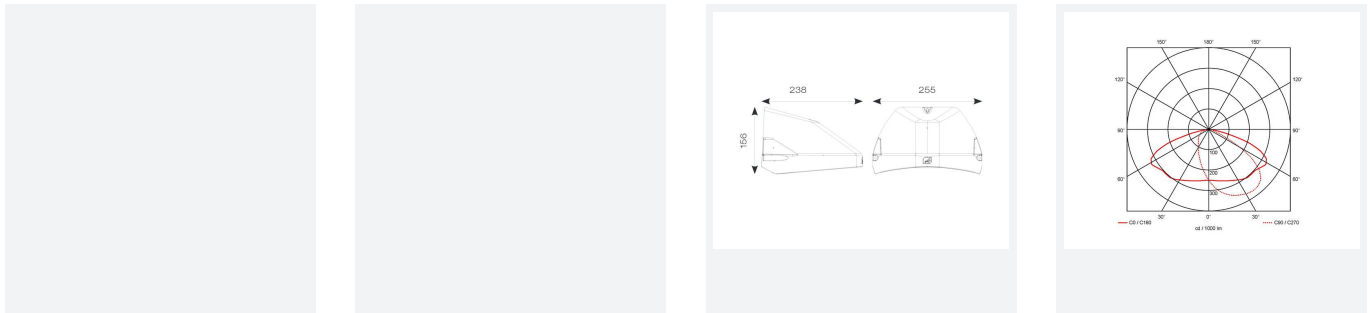

Wolf Mini

Wolf Mini Wallpack CCT Photocell Silver Gray
Code: AWOLF/MINI/SG/PC

Category	Bulkheads
Application	Ancillary, Commercial, Healthcare, Hospitality, Industrial, Outdoor, Retail
Specification	Performance

PRODUCT FEATURES

- Modern, robust die-cast aluminium low glare wall pack suitable for commercial and industrial applications
- Reduced light pollution with 0% upward light distribution, helps with compliance with Dark Skies recommendations
- High efficiency up to 125 Lm/W
- Multiple conduit, 20mm East and West side entries and rear BESA mounting
- Advanced lens technology offers wide distribution for optimum spacing and uniformity; whilst ensuring minimal uplight and light pollution
- Power selectable; offering a choice of 2 outputs, in one luminaire
- Electrostatic paint finish for enhanced corrosion resistance
- Dimmable and Smart options available

GENERAL INFORMATION	
Wattage	4/8W
Lumens Delivered	500/1000lm (4000K)
Lm/W	125lm/W (4000K)
Beam Angle	70/140
CRI	82
CCT	3000/4000K
Input	220/240V
Operating Temp	-20°C - 40°C
SDCM	3
Product Weight without Packaging	2.15 kg

TECHNICAL INFORMATION	
Light Source	LED
Colour / Finish	Silver Grey
IP Rating	IP65
Class Protection	1
Internal / External	External
Surface / Recessed / Suspended	Wall
Lumen Depreciation	L80 84,000h
Warranty (Years)	5
CE Mark	Yes