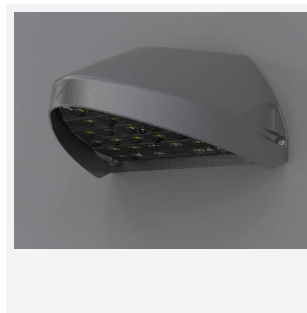

# Wolf Mini

Wolf Mini Wallpack CCT OCTO Smart Control  
Code: AWOLF/MINI/SG/OCTO

Category	Bulkheads
Application	Ancillary, Commercial, Healthcare, Hospitality, Industrial, Outdoor, Retail
Specification	Performance

## PRODUCT FEATURES

- Modern, robust die-cast aluminium low glare wall pack suitable for commercial and industrial applications
- Reduced light pollution with 0% upward light distribution, helps with compliance with Dark Skies recommendations
- High efficiency up to 125 Lm/W
- Multiple conduit, 20mm East and West side entries and rear BESA mounting
- Advanced lens technology offers wide distribution for optimum spacing and uniformity; whilst ensuring minimal uplight and light pollution
- Power selectable; offering a choice of 2 outputs, in one luminaire
- Electrostatic paint finish for enhanced corrosion resistance
- Dimmable and Smart options available

GENERAL INFORMATION	
Wattage	4/8W
Lumens Delivered	500/1000lm (4000K)
Lm/W	125lm/W (4000K)
Beam Angle	70/140
CRI	82
CCT	3000/4000K
Input	220/240V
Operating Temp	-20°C - 40°C
SDCM	3
Product Weight without Packaging	1.89 kg

TECHNICAL INFORMATION	
Light Source	LED
Colour / Finish	Silver Grey
IP Rating	IP65
Class Protection	1
Internal / External	External
Surface / Recessed / Suspended	Wall
Lumen Depreciation	L80 84,000h
Warranty (Years)	5
CE Mark	Yes
Height	156 mm