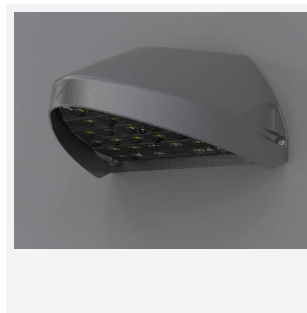

Wolf Mini

Wolf Mini Wallpack CCT OCTO Smart Control
Code: AWOLF/MINI/SG/OCTO

| | |
|----------------------|---|
| Category | Bulkheads |
| Application | Ancillary, Commercial, Healthcare, Hospitality, Industrial, Outdoor, Retail |
| Specification | Performance |

PRODUCT FEATURES

- Modern, robust die-cast aluminium low glare wall pack suitable for commercial and industrial applications
- Reduced light pollution with 0% upward light distribution, helps with compliance with Dark Skies recommendations
- High efficiency up to 125 Lm/W
- Multiple conduit, 20mm East and West side entries and rear BESA mounting
- Advanced lens technology offers wide distribution for optimum spacing and uniformity; whilst ensuring minimal uplight and light pollution
- Power selectable; offering a choice of 2 outputs, in one luminaire
- Electrostatic paint finish for enhanced corrosion resistance
- Dimmable and Smart options available

| GENERAL INFORMATION | |
|----------------------------------|------------------------|
| Wattage | 8W |
| Lumens Delivered | 500lm / 1000lm (4000K) |
| Lm/W | 125lm/W (4000K) |
| Beam Angle | 70/140 |
| CRI | 82 |
| CCT | 3000/4000K |
| Input | 220-240V |
| Operating Temp | -20°C - 40°C |
| SDCM | 3 |
| Product Weight without Packaging | 1.89 kg |

| TECHNICAL INFORMATION | |
|--------------------------------|-------------|
| Light Source | LED |
| Colour / Finish | Silver Grey |
| IP Rating | IP65 |
| Class Protection | 1 |
| Internal / External | External |
| Surface / Recessed / Suspended | Wall |
| Lumen Depreciation | L80 84,000h |
| Warranty (Years) | 5 |
| CE Mark | Yes |
| Height | 155 mm |