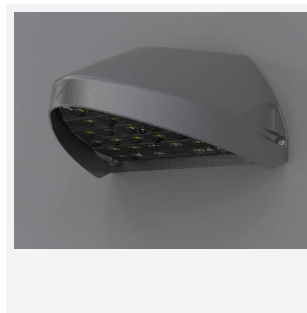

Wolf Mini

Wolf Mini Wallpack CCT OCTO Smart Control
Code: AWOLF/MINI/SG/OCTO

Category	Bulkheads
Application	Ancillary, Commercial, Healthcare, Hospitality, Industrial, Outdoor, Retail
Specification	Performance

PRODUCT FEATURES

- Modern, robust die-cast aluminium low glare wall pack suitable for commercial and industrial applications
- Reduced light pollution with 0% upward light distribution, helps with compliance with Dark Skies recommendations
- High efficiency up to 125 Lm/W
- Multiple conduit, 20mm East and West side entries and rear BESA mounting
- Advanced lens technology offers wide distribution for optimum spacing and uniformity; whilst ensuring minimal uplight and light pollution
- Power selectable; offering a choice of 2 outputs, in one luminaire
- Electrostatic paint finish for enhanced corrosion resistance
- Dimmable and Smart options available

GENERAL INFORMATION	
Wattage	4/8W
Lumens Delivered	500/1000lm (4000K)
Lm/W	125lm/W (4000K)
Beam Angle	70/140
CRI	82
CCT	3000/4000K
Input	220-240V
Operating Temp	-20°C - 40°C
SDCM	3
Product Weight without Packaging	1.89 kg

TECHNICAL INFORMATION	
Light Source	LED
Colour / Finish	Silver Grey
IP Rating	IP65
Class Protection	1
Internal / External	External
Surface / Recessed / Suspended	Wall
Lumen Depreciation	L80 84,000h
Warranty (Years)	5
CE Mark	Yes
Height	156 mm