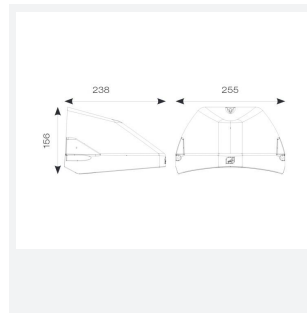

# Wolf Mini

Wolf Mini Wallpack CCT OCTO Smart Control  
Code: AWOLF/MINI/SG/OCTO

Category	Bulkheads
Application	Ancillary, Commercial, Healthcare, Hospitality, Industrial, Outdoor, Retail
Specification	Performance

## PRODUCT FEATURES

- Modern, robust die-cast aluminium low glare wall pack suitable for commercial and industrial applications
- Reduced light pollution with 0% upward light distribution, helps with compliance with Dark Skies recommendations
- High efficiency up to 125 Lm/W
- Multiple conduit, 20mm East and West side entries and rear BESA mounting
- Advanced lens technology offers wide distribution for optimum spacing and uniformity; whilst ensuring minimal uplight and light pollution
- Power selectable; offering a choice of 2 outputs, in one luminaire
- Electrostatic paint finish for enhanced corrosion resistance
- Dimmable and Smart options available

GENERAL INFORMATION	
Wattage	4/8W
Lumens Delivered	500/1000lm (4000K)
Lm/W	125lm/W (4000K)
Beam Angle	70/140
CRI	82
CCT	3000/4000K
Input	220/240V
Operating Temp	-20°C - 40°C
SDCM	3
Product Weight without Packaging	1.89 kg

TECHNICAL INFORMATION	
Light Source	LED
Colour / Finish	Silver Grey
IP Rating	IP65
Class Protection	1
Internal / External	External
Surface / Recessed / Suspended	Wall
Lumen Depreciation	L80 84,000h
Warranty (Years)	5
CE Mark	Yes
Height	156 mm