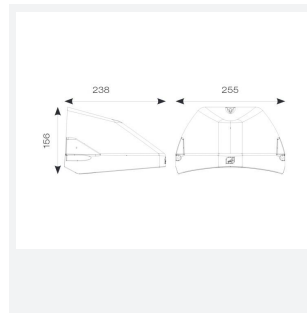

Wolf Mini

Wolf Mini Wallpack CCT OCTO Smart Control
Code: AWOLF/MINI/SG/OCTO

| | |
|----------------------|---|
| Category | Bulkheads |
| Application | Ancillary, Commercial, Healthcare, Hospitality, Industrial, Outdoor, Retail |
| Specification | Performance |

PRODUCT FEATURES

- Modern, robust die-cast aluminium low glare wall pack suitable for commercial and industrial applications
- Reduced light pollution with 0% upward light distribution, helps with compliance with Dark Skies recommendations
- High efficiency up to 125 Lm/W
- Multiple conduit, 20mm East and West side entries and rear BESA mounting
- Advanced lens technology offers wide distribution for optimum spacing and uniformity; whilst ensuring minimal uplight and light pollution
- Power selectable; offering a choice of 2 outputs, in one luminaire
- Electrostatic paint finish for enhanced corrosion resistance
- Dimmable and Smart options available

| GENERAL INFORMATION | |
|----------------------------------|------------------------|
| Wattage | 8W |
| Lumens Delivered | 500lm / 1000lm (4000K) |
| Lm/W | 125lm/W (4000K) |
| Beam Angle | 70/140 |
| CRI | 82 |
| CCT | 3000/4000K |
| Input | 220-240V |
| Operating Temp | -20°C - 40°C |
| SDCM | 3 |
| Product Weight without Packaging | 1.89 kg |

| TECHNICAL INFORMATION | |
|--------------------------------|-------------|
| Light Source | LED |
| Colour / Finish | Silver Grey |
| IP Rating | IP65 |
| Class Protection | 1 |
| Internal / External | External |
| Surface / Recessed / Suspended | Wall |
| Lumen Depreciation | L80 84,000h |
| Warranty (Years) | 5 |
| CE Mark | Yes |
| Height | 155 mm |