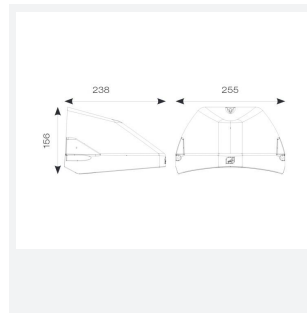

Wolf Mini

Wolf Mini Wallpack CCT OCTO Smart Control
Code: AWOLF/MINI/SG/OCTO

Category	Bulkheads
Application	Ancillary, Commercial, Healthcare, Hospitality, Industrial, Outdoor, Retail
Specification	Performance

PRODUCT FEATURES

- Modern, robust die-cast aluminium low glare wall pack suitable for commercial and industrial applications
- Reduced light pollution with 0% upward light distribution, helps with compliance with Dark Skies recommendations
- High efficiency up to 125 Lm/W
- Multiple conduit, 20mm East and West side entries and rear BESA mounting
- Advanced lens technology offers wide distribution for optimum spacing and uniformity; whilst ensuring minimal uplight and light pollution
- Power selectable; offering a choice of 2 outputs, in one luminaire
- Electrostatic paint finish for enhanced corrosion resistance
- Dimmable and Smart options available

GENERAL INFORMATION	
Wattage	4/8W
Lumens Delivered	500/1000lm (4000K)
Lm/W	125lm/W (4000K)
Beam Angle	70/140
CRI	82
CCT	3000/4000K
Input	220-240V
Operating Temp	-20°C - 40°C
SDCM	3
Product Weight without Packaging	1.89 kg

TECHNICAL INFORMATION	
Light Source	LED
Colour / Finish	Silver Grey
IP Rating	IP65
Class Protection	1
Internal / External	External
Surface / Recessed / Suspended	Wall
Lumen Depreciation	L80 84,000h
Warranty (Years)	5
CE Mark	Yes
Height	156 mm