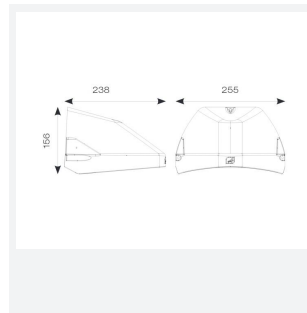

Wolf Mini

Wolf Mini Wallpack CCT OCTO Smart Control Self-Code: AWOLF/MINI/SG/OCTO/SM3

Category	Bulkheads
Application	Ancillary, Commercial, Healthcare, Hospitality, Industrial, Outdoor, Retail
Specification	Performance

PRODUCT FEATURES

- Modern, robust die-cast aluminium low glare wall pack suitable for commercial and industrial applications
- Reduced light pollution with 0% upward light distribution, helps with compliance with Dark Skies recommendations
- High efficiency up to 125 Lm/W
- Multiple conduit, 20mm East and West side entries and rear BESA mounting
- Advanced lens technology offers wide distribution for optimum spacing and uniformity; whilst ensuring minimal uplight and light pollution
- Power selectable; offering a choice of 2 outputs, in one luminaire
- Electrostatic paint finish for enhanced corrosion resistance
- Dimmable and Smart options available

GENERAL INFORMATION	
Wattage	4/8W
Lumens Delivered	500/1000lm (4000K)
Lm/W	125lm/W (4000K)
Beam Angle	70/140
CRI	82
CCT	3000/4000K
Input	220-240V
Operating Temp	0°C - 40°C
SDCM	3

TECHNICAL INFORMATION	
Light Source	LED
Colour / Finish	Silver Grey
IP Rating	IP65
Class Protection	1
Internal / External	External
Surface / Recessed / Suspended	Wall
Lumen Depreciation	L80 84,000h
Warranty (Years)	5
CE Mark	Yes
Height	156 mm