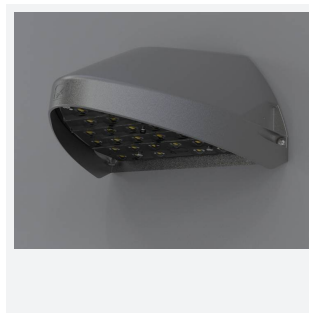

Wolf Mini

Wolf Mini Wallpack CCT OCTO Smart Control Self-Code: AWOLF/MINI/SG/OCTO/SM3

Category	Bulkheads
Application	Ancillary, Commercial, Healthcare, Hospitality, Industrial, Outdoor, Retail
Specification	Performance

PRODUCT FEATURES

- Modern, robust die-cast aluminium low glare wall pack suitable for commercial and industrial applications
- Reduced light pollution with 0% upward light distribution, helps with compliance with Dark Skies recommendations
- High efficiency up to 125 Lm/W
- Multiple conduit, 20mm East and West side entries and rear BESA mounting
- Advanced lens technology offers wide distribution for optimum spacing and uniformity; whilst ensuring minimal uplight and light pollution
- Power selectable; offering a choice of 2 outputs, in one luminaire
- Electrostatic paint finish for enhanced corrosion resistance
- Dimmable and Smart options available

GENERAL INFORMATION	
Wattage	8W
Lumens Delivered	500lm / 1000lm (4000K)
Lm/W	125lm/W (4000K)
Beam Angle	70/140
CRI	82
CCT	3000/4000K
Input	220-240V
Operating Temp	0°C - 40°C
SDCM	3

TECHNICAL INFORMATION	
Light Source	LED
Colour / Finish	Silver Grey
IP Rating	IP65
Class Protection	1
Internal / External	External
Surface / Recessed / Suspended	Wall
Lumen Depreciation	L80 84,000h
Warranty (Years)	5
CE Mark	Yes
Height	155 mm