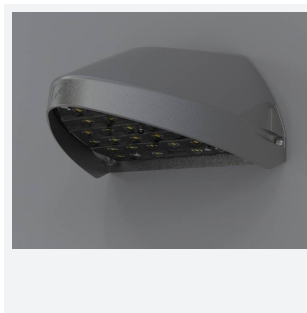

Wolf Mini

Wolf Mini Wallpack CCT OCTO Smart Control Self-Code: AWOLF/MINI/SG/OCTO/SM3

Category	Bulkheads
Application	Ancillary, Commercial, Healthcare, Hospitality, Industrial, Outdoor, Retail
Specification	Performance

PRODUCT FEATURES

- Modern, robust die-cast aluminium low glare wall pack suitable for commercial and industrial applications
- Reduced light pollution with 0% upward light distribution, helps with compliance with Dark Skies recommendations
- High efficiency up to 125 Lm/W
- Multiple conduit, 20mm East and West side entries and rear BESA mounting
- Advanced lens technology offers wide distribution for optimum spacing and uniformity; whilst ensuring minimal uplight and light pollution
- Power selectable; offering a choice of 2 outputs, in one luminaire
- Electrostatic paint finish for enhanced corrosion resistance
- Dimmable and Smart options available

GENERAL INFORMATION	
Wattage	4/8W
Lumens Delivered	500/1000lm (4000K)
Lm/W	125lm/W (4000K)
Beam Angle	70/140
CRI	82
CCT	3000/4000K
Input	220-240V
Operating Temp	0°C - 40°C
SDCM	3

TECHNICAL INFORMATION	
Light Source	LED
Colour / Finish	Silver Grey
IP Rating	IP65
Class Protection	1
Internal / External	External
Surface / Recessed / Suspended	Wall
Lumen Depreciation	L80 84,000h
Warranty (Years)	5
CE Mark	Yes
Height	156 mm