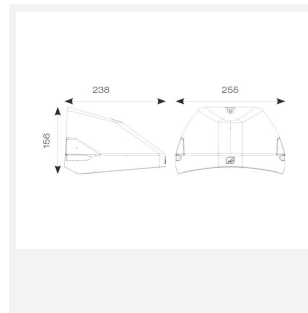

Wolf Mini

Wolf Mini Wallpack CCT OCTO Smart Control Self-Code: AWOLF/MINI/SG/OCTO/SM3

Category	Bulkheads
Application	Ancillary, Commercial, Healthcare, Hospitality, Industrial, Outdoor, Retail
Specification	Performance

PRODUCT FEATURES

- Modern, robust die-cast aluminium low glare wall pack suitable for commercial and industrial applications
- Reduced light pollution with 0% upward light distribution, helps with compliance with Dark Skies recommendations
- High efficiency up to 125 Lm/W
- Multiple conduit, 20mm East and West side entries and rear BESA mounting
- Advanced lens technology offers wide distribution for optimum spacing and uniformity; whilst ensuring minimal uplight and light pollution
- Power selectable; offering a choice of 2 outputs, in one luminaire
- Electrostatic paint finish for enhanced corrosion resistance
- Dimmable and Smart options available

GENERAL INFORMATION	
Wattage	8W
Lumens Delivered	500lm / 1000lm (4000K)
Lm/W	125lm/W (4000K)
Beam Angle	70/140
CRI	82
CCT	3000/4000K
Input	220-240V
Operating Temp	0°C - 40°C
SDCM	3

TECHNICAL INFORMATION	
Light Source	LED
Colour / Finish	Silver Grey
IP Rating	IP65
Class Protection	1
Internal / External	External
Surface / Recessed / Suspended	Wall
Lumen Depreciation	L80 84,000h
Warranty (Years)	5
CE Mark	Yes
Height	155 mm