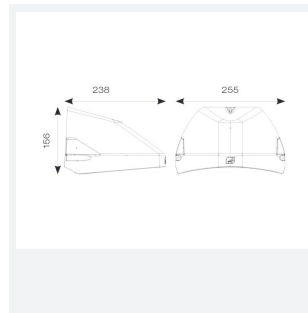

Wolf Mini

Wolf Mini Wallpack CCT OCTO Smart Control Self-Code: AWOLF/MINI/SG/OCTO/SM3

Category	Bulkheads
Application	Ancillary, Commercial, Healthcare, Hospitality, Industrial, Outdoor, Retail
Specification	Performance

PRODUCT FEATURES

- Modern, robust die-cast aluminium low glare wall pack suitable for commercial and industrial applications
- Reduced light pollution with 0% upward light distribution, helps with compliance with Dark Skies recommendations
- High efficiency up to 125 Lm/W
- Multiple conduit, 20mm East and West side entries and rear BESA mounting
- Advanced lens technology offers wide distribution for optimum spacing and uniformity; whilst ensuring minimal uplight and light pollution
- Power selectable; offering a choice of 2 outputs, in one luminaire
- Electrostatic paint finish for enhanced corrosion resistance
- Dimmable and Smart options available

GENERAL INFORMATION	
Wattage	4/8W
Lumens Delivered	500/1000lm (4000K)
Lm/W	125lm/W (4000K)
Beam Angle	70/140
CRI	82
CCT	3000/4000K
Input	220/240V
Operating Temp	0°C - 40°C
SDCM	3

TECHNICAL INFORMATION	
Light Source	LED
Colour / Finish	Silver Grey
IP Rating	IP65
Class Protection	1
Internal / External	External
Surface / Recessed / Suspended	Wall
Lumen Depreciation	L80 84,000h
Warranty (Years)	5
CE Mark	Yes
Height	156 mm