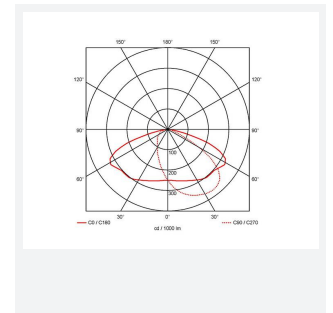

PRODUCT FEATURES

- Modern, robust die-cast aluminium low glare wall pack suitable for commercial and industrial applications
- Reduced light pollution with 0% upward light distribution, helps with compliance with Dark Skies recommendations
- High efficiency up to 125 Lm/W
- Multiple conduit, 20mm East and West side entries and rear BESA mounting
- Advanced lens technology offers wide distribution for optimum spacing and uniformity; whilst ensuring minimal uplight and light pollution
- Power selectable; offering a choice of 2 outputs, in one luminaire
- Electrostatic paint finish for enhanced corrosion resistance
- Dimmable and Smart options available

GENERAL INFORMATION	
Wattage	8W
Lumens Delivered	500lm / 1000lm (4000K)
Lm/W	125lm/W (4000K)
Beam Angle	70/140
CRI	82
CCT	3000/4000K
Input	220-240V
Operating Temp	0°C - 40°C
SDCM	3

TECHNICAL INFORMATION	
Light Source	LED
Colour / Finish	Silver Grey
IP Rating	IP65
Class Protection	1
Internal / External	External
Surface / Recessed / Suspended	Wall
Lumen Depreciation	L80 84,000h
Warranty (Years)	5
CE Mark	Yes
Height	155 mm