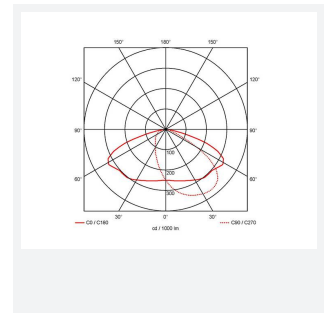

PRODUCT FEATURES

- Modern, robust die-cast aluminium low glare wall pack suitable for commercial and industrial applications
- Reduced light pollution with 0% upward light distribution, helps with compliance with Dark Skies recommendations
- High efficiency up to 125 Lm/W
- Multiple conduit, 20mm East and West side entries and rear BESA mounting
- Advanced lens technology offers wide distribution for optimum spacing and uniformity; whilst ensuring minimal uplight and light pollution
- Power selectable; offering a choice of 2 outputs, in one luminaire
- Electrostatic paint finish for enhanced corrosion resistance
- Dimmable and Smart options available

GENERAL INFORMATION	
Wattage	4/8W
Lumens Delivered	500/1000lm (4000K)
Lm/W	125lm/W (4000K)
Beam Angle	70/140
CRI	82
CCT	3000/4000K
Input	220/240V
Operating Temp	0°C - 40°C
SDCM	3

TECHNICAL INFORMATION	
Light Source	LED
Colour / Finish	Silver Grey
IP Rating	IP65
Class Protection	1
Internal / External	External
Surface / Recessed / Suspended	Wall
Lumen Depreciation	L80 84,000h
Warranty (Years)	5
CE Mark	Yes
Height	156 mm