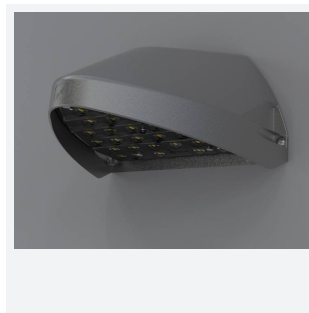

Wolf Mini

Wolf Mini Wallpack CCT OCTO Smart Control Self-Code: AWOLF/MINI/SG/OCTO/SM3

Category	Bulkheads
Application	Ancillary, Commercial, Healthcare, Hospitality, Industrial, Outdoor, Retail
Specification	Performance

PRODUCT FEATURES

- Modern, robust die-cast aluminium low glare wall pack suitable for commercial and industrial applications
- Reduced light pollution with 0% upward light distribution, helps with compliance with Dark Skies recommendations
- High efficiency up to 125 Lm/W
- Multiple conduit, 20mm East and West side entries and rear BESA mounting
- Advanced lens technology offers wide distribution for optimum spacing and uniformity; whilst ensuring minimal uplight and light pollution
- Power selectable; offering a choice of 2 outputs, in one luminaire
- Electrostatic paint finish for enhanced corrosion resistance
- Dimmable and Smart options available

GENERAL INFORMATION	
Wattage	4/8W
Lumens Delivered	500/1000lm (4000K)
Lm/W	125lm/W (4000K)
Beam Angle	70/140
CRI	82
CCT	3000/4000K
Input	220/240V
Operating Temp	0°C - 40°C
SDCM	3

TECHNICAL INFORMATION	
Light Source	LED
Colour / Finish	Silver Grey
IP Rating	IP65
Class Protection	1
Internal / External	External
Surface / Recessed / Suspended	Wall
Lumen Depreciation	L80 84,000h
Warranty (Years)	5
CE Mark	Yes
Height	156 mm