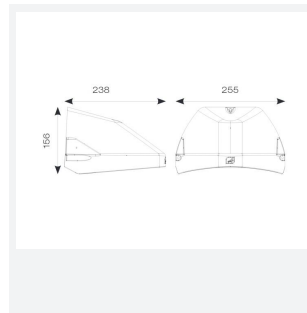

# Wolf Mini

Wolf Mini Wallpack CCT OCTO Smart Control  
Code: AWOLF/MINI/SG/OCTO/DM3

Category	Bulkheads
Application	Ancillary, Commercial, Healthcare, Hospitality, Industrial, Outdoor, Retail
Specification	Performance

## PRODUCT FEATURES

- Modern, robust die-cast aluminium low glare wall pack suitable for commercial and industrial applications
- Reduced light pollution with 0% upward light distribution, helps with compliance with Dark Skies recommendations
- High efficiency up to 125 Lm/W
- Multiple conduit, 20mm East and West side entries and rear BESA mounting
- Advanced lens technology offers wide distribution for optimum spacing and uniformity; whilst ensuring minimal uplight and light pollution
- Power selectable; offering a choice of 2 outputs, in one luminaire
- Electrostatic paint finish for enhanced corrosion resistance
- Dimmable and Smart options available

GENERAL INFORMATION	
Wattage	4/8W
Lumens Delivered	500/1000lm (4000K)
Lm/W	125lm/W (4000K)
Beam Angle	70/140
CRI	82
CCT	3000/4000K
Input	220/240V
Operating Temp	0°C - 40°C
SDCM	3

TECHNICAL INFORMATION	
Light Source	LED
Colour / Finish	Silver Grey
IP Rating	IP65
Class Protection	1
Internal / External	External
Surface / Recessed / Suspended	Wall
Lumen Depreciation	L80 84,000h
Warranty (Years)	5
CE Mark	Yes
Height	156 mm