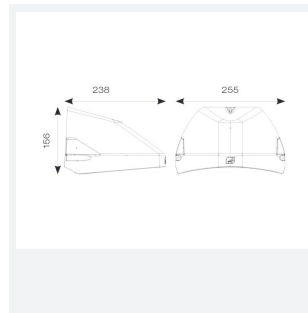

Wolf Mini

Wolf Mini Wallpack CCT OCTO Smart Control
Code: AWOLF/MINI/SG/OCTO/DM3

Category	Bulkheads
Application	Ancillary, Commercial, Healthcare, Hospitality, Industrial, Outdoor, Retail
Specification	Performance

PRODUCT FEATURES

- Modern, robust die-cast aluminium low glare wall pack suitable for commercial and industrial applications
- Reduced light pollution with 0% upward light distribution, helps with compliance with Dark Skies recommendations
- High efficiency up to 125 Lm/W
- Multiple conduit, 20mm East and West side entries and rear BESA mounting
- Advanced lens technology offers wide distribution for optimum spacing and uniformity; whilst ensuring minimal uplight and light pollution
- Power selectable; offering a choice of 2 outputs, in one luminaire
- Electrostatic paint finish for enhanced corrosion resistance
- Dimmable and Smart options available

GENERAL INFORMATION	
Wattage	8W
Lumens Delivered	500lm / 1000lm (4000K)
Lm/W	125lm/W (4000K)
Beam Angle	70/140
CRI	82
CCT	3000/4000K
Input	220-240V
Operating Temp	0°C - 40°C
SDCM	3

TECHNICAL INFORMATION	
Light Source	LED
Colour / Finish	Silver Grey
IP Rating	IP65
Class Protection	1
Internal / External	External
Surface / Recessed / Suspended	Wall
Lumen Depreciation	L80 84,000h
Warranty (Years)	5
CE Mark	Yes
Height	155 mm