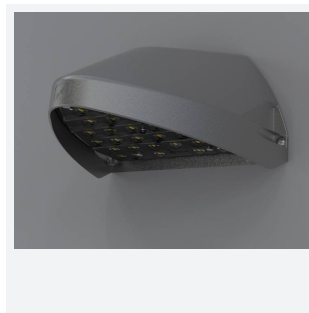

Wolf Mini

Wolf Mini Wallpack CCT OCTO Smart Control
Code: AWOLF/MINI/SG/OCTO/DM3

Category	Bulkheads
Application	Ancillary, Commercial, Healthcare, Hospitality, Industrial, Outdoor, Retail
Specification	Performance

PRODUCT FEATURES

- Modern, robust die-cast aluminium low glare wall pack suitable for commercial and industrial applications
- Reduced light pollution with 0% upward light distribution, helps with compliance with Dark Skies recommendations
- High efficiency up to 125 Lm/W
- Multiple conduit, 20mm East and West side entries and rear BESA mounting
- Advanced lens technology offers wide distribution for optimum spacing and uniformity; whilst ensuring minimal uplight and light pollution
- Power selectable; offering a choice of 2 outputs, in one luminaire
- Electrostatic paint finish for enhanced corrosion resistance
- Dimmable and Smart options available

GENERAL INFORMATION	
Wattage	8W
Lumens Delivered	500lm / 1000lm (4000K)
Lm/W	125lm/W (4000K)
Beam Angle	70/140
CRI	82
CCT	3000/4000K
Input	220-240V
Operating Temp	0°C - 40°C
SDCM	3

TECHNICAL INFORMATION	
Light Source	LED
Colour / Finish	Silver Grey
IP Rating	IP65
Class Protection	1
Internal / External	External
Surface / Recessed / Suspended	Wall
Lumen Depreciation	L80 84,000h
Warranty (Years)	5
CE Mark	Yes
Height	155 mm