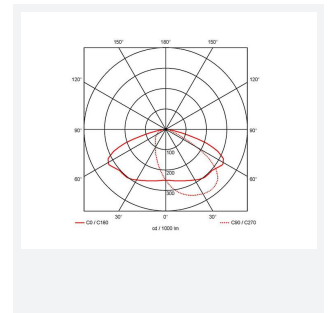

PRODUCT FEATURES

- Modern, robust die-cast aluminium low glare wall pack suitable for commercial and industrial applications
- Reduced light pollution with 0% upward light distribution, helps with compliance with Dark Skies recommendations
- High efficiency up to 125 Lm/W
- Multiple conduit, 20mm East and West side entries and rear BESA mounting
- Advanced lens technology offers wide distribution for optimum spacing and uniformity; whilst ensuring minimal uplight and light pollution
- Power selectable; offering a choice of 2 outputs, in one luminaire
- Electrostatic paint finish for enhanced corrosion resistance
- Dimmable and Smart options available

GENERAL INFORMATION	
Wattage	4/8W
Lumens Delivered	500/1000lm (4000K)
Lm/W	125lm/W (4000K)
Beam Angle	70/140
CRI	82
CCT	3000/4000K
Input	220-240V
Operating Temp	0°C - 40°C
SDCM	3

TECHNICAL INFORMATION	
Light Source	LED
Colour / Finish	Silver Grey
IP Rating	IP65
Class Protection	1
Internal / External	External
Surface / Recessed / Suspended	Wall
Lumen Depreciation	L80 84,000h
Warranty (Years)	5
CE Mark	Yes
Height	156 mm