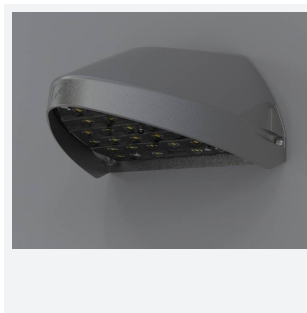

Wolf Mini

Wolf Mini Wallpack CCT OCTO Smart Control
Code: AWOLF/MINI/SG/OCTO/DM3

Category	Bulkheads
Application	Ancillary, Commercial, Healthcare, Hospitality, Industrial, Outdoor, Retail
Specification	Performance

PRODUCT FEATURES

- Modern, robust die-cast aluminium low glare wall pack suitable for commercial and industrial applications
- Reduced light pollution with 0% upward light distribution, helps with compliance with Dark Skies recommendations
- High efficiency up to 125 Lm/W
- Multiple conduit, 20mm East and West side entries and rear BESA mounting
- Advanced lens technology offers wide distribution for optimum spacing and uniformity; whilst ensuring minimal uplight and light pollution
- Power selectable; offering a choice of 2 outputs, in one luminaire
- Electrostatic paint finish for enhanced corrosion resistance
- Dimmable and Smart options available

GENERAL INFORMATION	
Wattage	4/8W
Lumens Delivered	500/1000lm (4000K)
Lm/W	125lm/W (4000K)
Beam Angle	70/140
CRI	82
CCT	3000/4000K
Input	220-240V
Operating Temp	0°C - 40°C
SDCM	3

TECHNICAL INFORMATION	
Light Source	LED
Colour / Finish	Silver Grey
IP Rating	IP65
Class Protection	1
Internal / External	External
Surface / Recessed / Suspended	Wall
Lumen Depreciation	L80 84,000h
Warranty (Years)	5
CE Mark	Yes
Height	156 mm