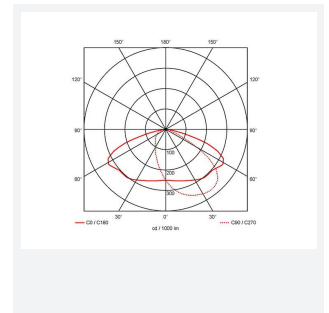

PRODUCT FEATURES

- Modern, robust die-cast aluminium low glare wall pack suitable for commercial and industrial applications
- Reduced light pollution with 0% upward light distribution, helps with compliance with Dark Skies recommendations
- High efficiency up to 125 Lm/W
- Multiple conduit, 20mm East and West side entries and rear BESA mounting
- Advanced lens technology offers wide distribution for optimum spacing and uniformity; whilst ensuring minimal uplight and light pollution
- Power selectable; offering a choice of 2 outputs, in one luminaire
- Electrostatic paint finish for enhanced corrosion resistance
- Dimmable and Smart options available

GENERAL INFORMATION	
Wattage	8W
Lumens Delivered	500lm / 1000lm (4000K)
Lm/W	125lm/W (4000K)
Beam Angle	70/140
CRI	82
CCT	3000/4000K
Input	220-240V
Operating Temp	0°C - 40°C
SDCM	3

TECHNICAL INFORMATION	
Light Source	LED
Colour / Finish	Silver Grey
IP Rating	IP65
Class Protection	1
Internal / External	External
Surface / Recessed / Suspended	Wall
Lumen Depreciation	L80 84,000h
Warranty (Years)	5
CE Mark	Yes
Height	155 mm