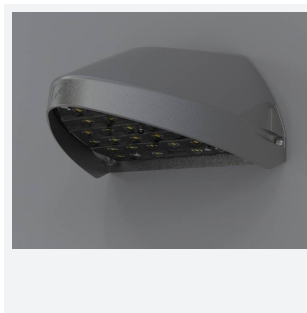

# Wolf Mini

Wolf Mini Wallpack CCT OCTO Smart Control  
Code: AWOLF/MINI/SG/OCTO/DM3

Category	Bulkheads
Application	Ancillary, Commercial, Healthcare, Hospitality, Industrial, Outdoor, Retail
Specification	Performance

## PRODUCT FEATURES

- Modern, robust die-cast aluminium low glare wall pack suitable for commercial and industrial applications
- Reduced light pollution with 0% upward light distribution, helps with compliance with Dark Skies recommendations
- High efficiency up to 125 Lm/W
- Multiple conduit, 20mm East and West side entries and rear BESA mounting
- Advanced lens technology offers wide distribution for optimum spacing and uniformity; whilst ensuring minimal uplight and light pollution
- Power selectable; offering a choice of 2 outputs, in one luminaire
- Electrostatic paint finish for enhanced corrosion resistance
- Dimmable and Smart options available

GENERAL INFORMATION	
Wattage	4/8W
Lumens Delivered	500/1000lm (4000K)
Lm/W	125lm/W (4000K)
Beam Angle	70/140
CRI	82
CCT	3000/4000K
Input	220/240V
Operating Temp	0°C - 40°C
SDCM	3

TECHNICAL INFORMATION	
Light Source	LED
Colour / Finish	Silver Grey
IP Rating	IP65
Class Protection	1
Internal / External	External
Surface / Recessed / Suspended	Wall
Lumen Depreciation	L80 84,000h
Warranty (Years)	5
CE Mark	Yes
Height	156 mm