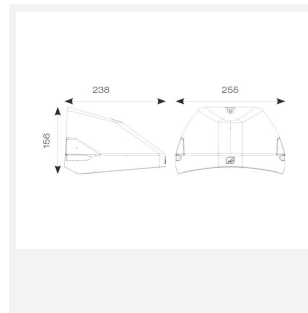

Wolf Mini

Wolf Mini Wallpack CCT OCTO Smart Control
Code: AWOLF/MINI/SG/OCTO/DM3

Category	Bulkheads
Application	Ancillary, Commercial, Healthcare, Hospitality, Industrial, Outdoor, Retail
Specification	Performance

PRODUCT FEATURES

- Modern, robust die-cast aluminium low glare wall pack suitable for commercial and industrial applications
- Reduced light pollution with 0% upward light distribution, helps with compliance with Dark Skies recommendations
- High efficiency up to 125 Lm/W
- Multiple conduit, 20mm East and West side entries and rear BESA mounting
- Advanced lens technology offers wide distribution for optimum spacing and uniformity; whilst ensuring minimal uplight and light pollution
- Power selectable; offering a choice of 2 outputs, in one luminaire
- Electrostatic paint finish for enhanced corrosion resistance
- Dimmable and Smart options available

GENERAL INFORMATION	
Wattage	4/8W
Lumens Delivered	500/1000lm (4000K)
Lm/W	125lm/W (4000K)
Beam Angle	70/140
CRI	82
CCT	3000/4000K
Input	220-240V
Operating Temp	0°C - 40°C
SDCM	3

TECHNICAL INFORMATION	
Light Source	LED
Colour / Finish	Silver Grey
IP Rating	IP65
Class Protection	1
Internal / External	External
Surface / Recessed / Suspended	Wall
Lumen Depreciation	L80 84,000h
Warranty (Years)	5
CE Mark	Yes
Height	156 mm