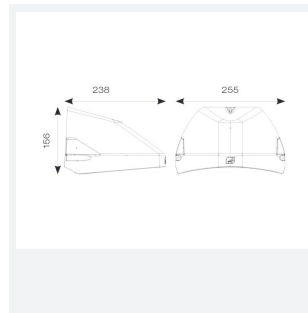

Wolf Mini

Wolf Mini Wallpack CCT Microwave Sensor Dim
Code: AWOLF/MINI/SG/MWS/DM3

Category	Bulkheads
Application	Ancillary, Commercial, Healthcare, Hospitality, Industrial, Outdoor, Retail
Specification	Performance

PRODUCT FEATURES

- Modern, robust die-cast aluminium low glare wall pack suitable for commercial and industrial applications
- Reduced light pollution with 0% upward light distribution, helps with compliance with Dark Skies recommendations
- High efficiency up to 125 Lm/W
- Multiple conduit, 20mm East and West side entries and rear BESA mounting
- Advanced lens technology offers wide distribution for optimum spacing and uniformity; whilst ensuring minimal uplight and light pollution
- Power selectable; offering a choice of 2 outputs, in one luminaire
- Electrostatic paint finish for enhanced corrosion resistance
- Dimmable and Smart options available

GENERAL INFORMATION	
Wattage	4/8W
Lumens Delivered	500/1000lm (4000K)
Lm/W	125lm/W (4000K)
Beam Angle	70/140
CRI	82
CCT	3000/4000K
Input	220/240V
Operating Temp	0°C - 40°C
SDCM	3

TECHNICAL INFORMATION	
Light Source	LED
Colour / Finish	Silver Grey
IP Rating	IP65
Class Protection	1
Internal / External	External
Surface / Recessed / Suspended	Wall
Lumen Depreciation	L80 84,000h
Warranty (Years)	5
CE Mark	Yes
Height	156 mm