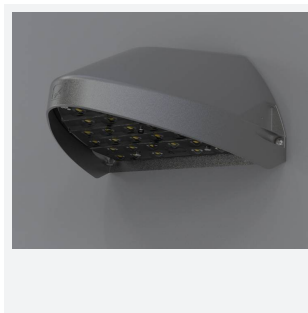

Wolf Mini

Wolf Mini Wallpack CCT Microwave Sensor Dim
Code: AWOLF/MINI/SG/MWS/DM3

Category	Bulkheads
Application	Ancillary, Commercial, Healthcare, Hospitality, Industrial, Outdoor, Retail
Specification	Performance

PRODUCT FEATURES

- Modern, robust die-cast aluminium low glare wall pack suitable for commercial and industrial applications
- Reduced light pollution with 0% upward light distribution, helps with compliance with Dark Skies recommendations
- High efficiency up to 125 Lm/W
- Multiple conduit, 20mm East and West side entries and rear BESA mounting
- Advanced lens technology offers wide distribution for optimum spacing and uniformity; whilst ensuring minimal uplight and light pollution
- Power selectable; offering a choice of 2 outputs, in one luminaire
- Electrostatic paint finish for enhanced corrosion resistance
- Dimmable and Smart options available

GENERAL INFORMATION	
Wattage	4/8W
Lumens Delivered	500/1000lm (4000K)
Lm/W	125lm/W (4000K)
Beam Angle	70/140
CRI	82
CCT	3000/4000K
Input	220-240V
Operating Temp	0°C - 40°C
SDCM	3

TECHNICAL INFORMATION	
Light Source	LED
Colour / Finish	Silver Grey
IP Rating	IP65
Class Protection	1
Internal / External	External
Surface / Recessed / Suspended	Wall
Lumen Depreciation	L80 84,000h
Warranty (Years)	5
CE Mark	Yes
Height	156 mm