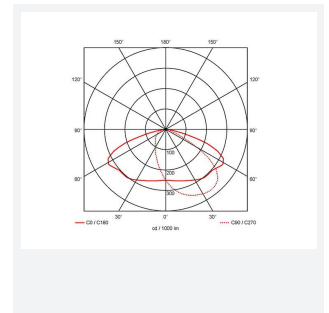

PRODUCT FEATURES

- Modern, robust die-cast aluminium low glare wall pack suitable for commercial and industrial applications
- Reduced light pollution with 0% upward light distribution, helps with compliance with Dark Skies recommendations
- High efficiency up to 125 Lm/W
- Multiple conduit, 20mm East and West side entries and rear BESA mounting
- Advanced lens technology offers wide distribution for optimum spacing and uniformity; whilst ensuring minimal uplight and light pollution
- Power selectable; offering a choice of 2 outputs, in one luminaire
- Electrostatic paint finish for enhanced corrosion resistance
- Dimmable and Smart options available

GENERAL INFORMATION	
Wattage	4/8W
Lumens Delivered	500/1000lm (4000K)
Lm/W	125lm/W (4000K)
Beam Angle	70/140
CRI	82
CCT	3000/4000K
Input	220/240V
Operating Temp	0°C - 40°C
SDCM	3

TECHNICAL INFORMATION	
Light Source	LED
Colour / Finish	Silver Grey
IP Rating	IP65
Class Protection	1
Internal / External	External
Surface / Recessed / Suspended	Wall
Lumen Depreciation	L80 84,000h
Warranty (Years)	5
CE Mark	Yes
Height	156 mm