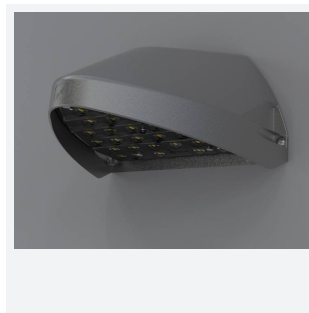

Wolf Mini

Wolf Mini Wallpack CCT Microwave Sensor Dim
Code: AWOLF/MINI/SG/MWS/DM3

Category	Bulkheads
Application	Ancillary, Commercial, Healthcare, Hospitality, Industrial, Outdoor, Retail
Specification	Performance

PRODUCT FEATURES

- Modern, robust die-cast aluminium low glare wall pack suitable for commercial and industrial applications
- Reduced light pollution with 0% upward light distribution, helps with compliance with Dark Skies recommendations
- High efficiency up to 125 Lm/W
- Multiple conduit, 20mm East and West side entries and rear BESA mounting
- Advanced lens technology offers wide distribution for optimum spacing and uniformity; whilst ensuring minimal uplight and light pollution
- Power selectable; offering a choice of 2 outputs, in one luminaire
- Electrostatic paint finish for enhanced corrosion resistance
- Dimmable and Smart options available

GENERAL INFORMATION	
Wattage	4/8W
Lumens Delivered	500/1000lm (4000K)
Lm/W	125lm/W (4000K)
Beam Angle	70/140
CRI	82
CCT	3000/4000K
Input	220/240V
Operating Temp	0°C - 40°C
SDCM	3

TECHNICAL INFORMATION	
Light Source	LED
Colour / Finish	Silver Grey
IP Rating	IP65
Class Protection	1
Internal / External	External
Surface / Recessed / Suspended	Wall
Lumen Depreciation	L80 84,000h
Warranty (Years)	5
CE Mark	Yes
Height	156 mm