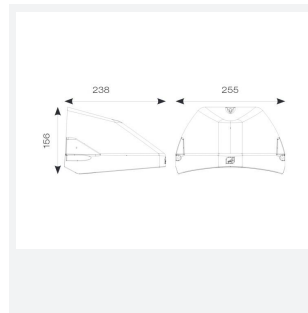

Wolf Mini

Wolf Mini Wallpack CCT Microwave Sensor Dim
Code: AWOLF/MINI/SG/MWS/DM3

Category	Bulkheads
Application	Ancillary, Commercial, Healthcare, Hospitality, Industrial, Outdoor, Retail
Specification	Performance

PRODUCT FEATURES

- Modern, robust die-cast aluminium low glare wall pack suitable for commercial and industrial applications
- Reduced light pollution with 0% upward light distribution, helps with compliance with Dark Skies recommendations
- High efficiency up to 125 Lm/W
- Multiple conduit, 20mm East and West side entries and rear BESA mounting
- Advanced lens technology offers wide distribution for optimum spacing and uniformity; whilst ensuring minimal uplight and light pollution
- Power selectable; offering a choice of 2 outputs, in one luminaire
- Electrostatic paint finish for enhanced corrosion resistance
- Dimmable and Smart options available

GENERAL INFORMATION	
Wattage	4/8W
Lumens Delivered	500/1000lm (4000K)
Lm/W	125lm/W (4000K)
Beam Angle	70/140
CRI	82
CCT	3000/4000K
Input	220-240V
Operating Temp	0°C - 40°C
SDCM	3

TECHNICAL INFORMATION	
Light Source	LED
Colour / Finish	Silver Grey
IP Rating	IP65
Class Protection	1
Internal / External	External
Surface / Recessed / Suspended	Wall
Lumen Depreciation	L80 84,000h
Warranty (Years)	5
CE Mark	Yes
Height	156 mm