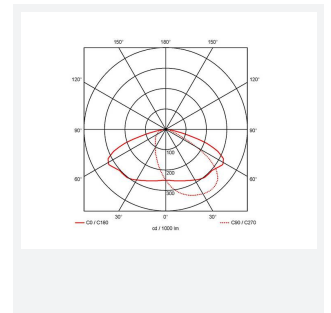

PRODUCT FEATURES

- Modern, robust die-cast aluminium low glare wall pack suitable for commercial and industrial applications
- Reduced light pollution with 0% upward light distribution, helps with compliance with Dark Skies recommendations
- High efficiency up to 125 Lm/W
- Multiple conduit, 20mm East and West side entries and rear BESA mounting
- Advanced lens technology offers wide distribution for optimum spacing and uniformity; whilst ensuring minimal uplight and light pollution
- Power selectable; offering a choice of 2 outputs, in one luminaire
- Electrostatic paint finish for enhanced corrosion resistance
- Dimmable and Smart options available

GENERAL INFORMATION	
Wattage	4/8W
Lumens Delivered	500/1000lm (4000K)
Lm/W	125lm/W (4000K)
Beam Angle	70/140
CRI	82
CCT	3000/4000K
Input	220-240V
Operating Temp	0°C - 40°C
SDCM	3

TECHNICAL INFORMATION	
Light Source	LED
Colour / Finish	Silver Grey
IP Rating	IP65
Class Protection	1
Internal / External	External
Surface / Recessed / Suspended	Wall
Lumen Depreciation	L80 84,000h
Warranty (Years)	5
CE Mark	Yes
Height	156 mm