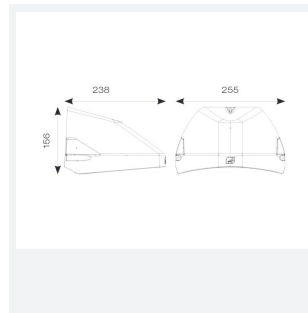

PRODUCT FEATURES

- Modern, robust die-cast aluminium low glare wall pack suitable for commercial and industrial applications
- Reduced light pollution with 0% upward light distribution, helps with compliance with Dark Skies recommendations
- High efficiency up to 125 Lm/W
- Multiple conduit, 20mm East and West side entries and rear BESA mounting
- Advanced lens technology offers wide distribution for optimum spacing and uniformity; whilst ensuring minimal uplight and light pollution
- Power selectable; offering a choice of 2 outputs, in one luminaire
- Electrostatic paint finish for enhanced corrosion resistance
- Dimmable and Smart options available

GENERAL INFORMATION	
Wattage	4.5W / 8W
Lumens Delivered	500lm / 1000lm (4000K)
Lm/W	125lm/W (4000K)
Beam Angle	70/140
CRI	82
CCT	3000/4000K
Input	220-240V
Operating Temp	0°C - 40°C
SDCM	3

TECHNICAL INFORMATION	
Light Source	LED
Colour / Finish	Silver Grey
IP Rating	IP65
Class Protection	1
Internal / External	External
Surface / Recessed / Suspended	Wall
Lumen Depreciation	L80 84,000h
Warranty (Years)	5
CE Mark	Yes
Height	155 mm