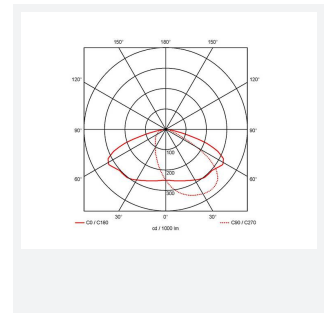

## PRODUCT FEATURES

- Modern, robust die-cast aluminium low glare wall pack suitable for commercial and industrial applications
- Reduced light pollution with 0% upward light distribution, helps with compliance with Dark Skies recommendations
- High efficiency up to 125 Lm/W
- Multiple conduit, 20mm East and West side entries and rear BESA mounting
- Advanced lens technology offers wide distribution for optimum spacing and uniformity; whilst ensuring minimal uplight and light pollution
- Power selectable; offering a choice of 2 outputs, in one luminaire
- Electrostatic paint finish for enhanced corrosion resistance
- Dimmable and Smart options available

GENERAL INFORMATION	
Wattage	4/8W
Lumens Delivered	500/1000lm (4000K)
Lm/W	125lm/W (4000K)
Beam Angle	70/140
CRI	82
CCT	3000/4000K
Input	220-240V
Operating Temp	0°C - 40°C
SDCM	3

TECHNICAL INFORMATION	
Light Source	LED
Colour / Finish	Silver Grey
IP Rating	IP65
Class Protection	1
Internal / External	External
Surface / Recessed / Suspended	Wall
Lumen Depreciation	L80 84,000h
Warranty (Years)	5
CE Mark	Yes
Height	156 mm