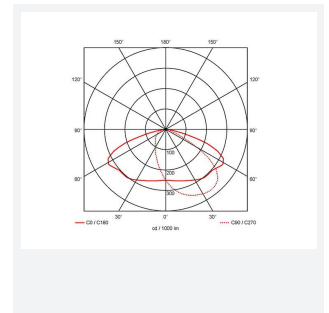

PRODUCT FEATURES

- Modern, robust die-cast aluminium low glare wall pack suitable for commercial and industrial applications
- Reduced light pollution with 0% upward light distribution, helps with compliance with Dark Skies recommendations
- High efficiency up to 125 Lm/W
- Multiple conduit, 20mm East and West side entries and rear BESA mounting
- Advanced lens technology offers wide distribution for optimum spacing and uniformity; whilst ensuring minimal uplight and light pollution
- Power selectable; offering a choice of 2 outputs, in one luminaire
- Electrostatic paint finish for enhanced corrosion resistance
- Dimmable and Smart options available

GENERAL INFORMATION	
Wattage	4.5W / 8W
Lumens Delivered	500lm / 1000lm (4000K)
Lm/W	125lm/W (4000K)
Beam Angle	70/140
CRI	82
CCT	3000/4000K
Input	220-240V
Operating Temp	0°C - 40°C
SDCM	3

TECHNICAL INFORMATION	
Light Source	LED
Colour / Finish	Silver Grey
IP Rating	IP65
Class Protection	1
Internal / External	External
Surface / Recessed / Suspended	Wall
Lumen Depreciation	L80 84,000h
Warranty (Years)	5
CE Mark	Yes
Height	155 mm