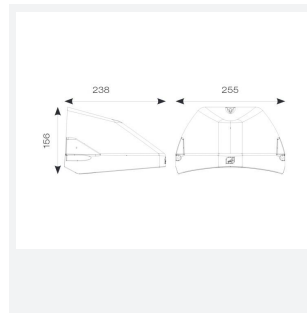

PRODUCT FEATURES

- Modern, robust die-cast aluminium low glare wall pack suitable for commercial and industrial applications
- Reduced light pollution with 0% upward light distribution, helps with compliance with Dark Skies recommendations
- High efficiency up to 125 Lm/W
- Multiple conduit, 20mm East and West side entries and rear BESA mounting
- Advanced lens technology offers wide distribution for optimum spacing and uniformity; whilst ensuring minimal uplight and light pollution
- Power selectable; offering a choice of 2 outputs, in one luminaire
- Electrostatic paint finish for enhanced corrosion resistance
- Dimmable and Smart options available

GENERAL INFORMATION	
Wattage	4/8W
Lumens Delivered	500/1000lm (4000K)
Lm/W	125lm/W (4000K)
Beam Angle	70/140
CRI	82
CCT	3000/4000K
Input	220/240V
Operating Temp	0°C - 40°C
SDCM	3

TECHNICAL INFORMATION	
Light Source	LED
Colour / Finish	Silver Grey
IP Rating	IP65
Class Protection	1
Internal / External	External
Surface / Recessed / Suspended	Wall
Lumen Depreciation	L80 84,000h
Warranty (Years)	5
CE Mark	Yes
Height	156 mm