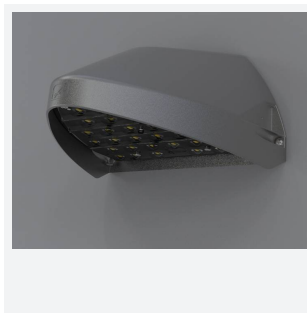

Wolf Mini

Wolf Mini Wallpack CCT DALI-Emergency Silver
Code: AWOLF/MINI/SG/DM3

Category	Bulkheads
Application	Ancillary, Commercial, Healthcare, Hospitality, Industrial, Outdoor, Retail
Specification	Performance

PRODUCT FEATURES

- Modern, robust die-cast aluminium low glare wall pack suitable for commercial and industrial applications
- Reduced light pollution with 0% upward light distribution, helps with compliance with Dark Skies recommendations
- High efficiency up to 125 Lm/W
- Multiple conduit, 20mm East and West side entries and rear BESA mounting
- Advanced lens technology offers wide distribution for optimum spacing and uniformity; whilst ensuring minimal uplight and light pollution
- Power selectable; offering a choice of 2 outputs, in one luminaire
- Electrostatic paint finish for enhanced corrosion resistance
- Dimmable and Smart options available

GENERAL INFORMATION	
Wattage	4/8W
Lumens Delivered	500/1000lm (4000K)
Lm/W	125lm/W (4000K)
Beam Angle	70/140
CRI	82
CCT	3000/4000K
Input	220/240V
Operating Temp	0°C - 40°C
SDCM	3

TECHNICAL INFORMATION	
Light Source	LED
Colour / Finish	Silver Grey
IP Rating	IP65
Class Protection	1
Internal / External	External
Surface / Recessed / Suspended	Wall
Lumen Depreciation	L80 84,000h
Warranty (Years)	5
CE Mark	Yes
Height	156 mm