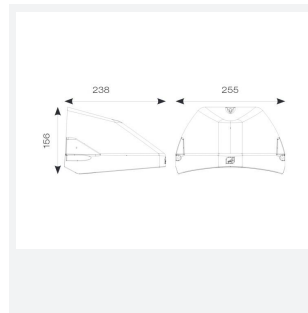

## PRODUCT FEATURES

- Modern, robust die-cast aluminium low glare wall pack suitable for commercial and industrial applications
- Reduced light pollution with 0% upward light distribution, helps with compliance with Dark Skies recommendations
- High efficiency up to 125 Lm/W
- Multiple conduit, 20mm East and West side entries and rear BESA mounting
- Advanced lens technology offers wide distribution for optimum spacing and uniformity; whilst ensuring minimal uplight and light pollution
- Power selectable; offering a choice of 2 outputs, in one luminaire
- Electrostatic paint finish for enhanced corrosion resistance
- Dimmable and Smart options available

GENERAL INFORMATION	
Wattage	4/8W
Lumens Delivered	500/1000lm (4000K)
Lm/W	125lm/W (4000K)
Beam Angle	70/140
CRI	82
CCT	3000/4000K
Input	220-240V
Operating Temp	0°C - 40°C
SDCM	3

TECHNICAL INFORMATION	
Light Source	LED
Colour / Finish	Silver Grey
IP Rating	IP65
Class Protection	1
Internal / External	External
Surface / Recessed / Suspended	Wall
Lumen Depreciation	L80 84,000h
Warranty (Years)	5
CE Mark	Yes
Height	156 mm