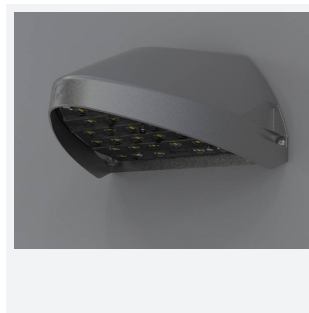

# Wolf Mini

Wolf Mini Wallpack CCT DALI-Emergency Silver  
Code: AWOLF/MINI/SG/DM3

Category	Bulkheads
Application	Ancillary, Commercial, Healthcare, Hospitality, Industrial, Outdoor, Retail
Specification	Performance

## PRODUCT FEATURES

- Modern, robust die-cast aluminium low glare wall pack suitable for commercial and industrial applications
- Reduced light pollution with 0% upward light distribution, helps with compliance with Dark Skies recommendations
- High efficiency up to 125 Lm/W
- Multiple conduit, 20mm East and West side entries and rear BESA mounting
- Advanced lens technology offers wide distribution for optimum spacing and uniformity; whilst ensuring minimal uplight and light pollution
- Power selectable; offering a choice of 2 outputs, in one luminaire
- Electrostatic paint finish for enhanced corrosion resistance
- Dimmable and Smart options available

GENERAL INFORMATION	
Wattage	4/8W
Lumens Delivered	500/1000lm (4000K)
Lm/W	125lm/W (4000K)
Beam Angle	70/140
CRI	82
CCT	3000/4000K
Input	220-240V
Operating Temp	0°C - 40°C
SDCM	3

TECHNICAL INFORMATION	
Light Source	LED
Colour / Finish	Silver Grey
IP Rating	IP65
Class Protection	1
Internal / External	External
Surface / Recessed / Suspended	Wall
Lumen Depreciation	L80 84,000h
Warranty (Years)	5
CE Mark	Yes
Height	156 mm