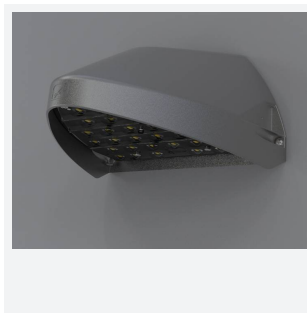

Wolf Mini

Wolf Mini Wallpack CCT DALI-Emergency Silver
Code: AWOLF/MINI/SG/DM3

Category	Bulkheads
Application	Ancillary, Commercial, Healthcare, Hospitality, Industrial, Outdoor, Retail
Specification	Performance

PRODUCT FEATURES

- Modern, robust die-cast aluminium low glare wall pack suitable for commercial and industrial applications
- Reduced light pollution with 0% upward light distribution, helps with compliance with Dark Skies recommendations
- High efficiency up to 125 Lm/W
- Multiple conduit, 20mm East and West side entries and rear BESA mounting
- Advanced lens technology offers wide distribution for optimum spacing and uniformity; whilst ensuring minimal uplight and light pollution
- Power selectable; offering a choice of 2 outputs, in one luminaire
- Electrostatic paint finish for enhanced corrosion resistance
- Dimmable and Smart options available

GENERAL INFORMATION	
Wattage	4.5W / 8W
Lumens Delivered	500lm / 1000lm (4000K)
Lm/W	125lm/W (4000K)
Beam Angle	70/140
CRI	82
CCT	3000/4000K
Input	220-240V
Operating Temp	0°C - 40°C
SDCM	3

TECHNICAL INFORMATION	
Light Source	LED
Colour / Finish	Silver Grey
IP Rating	IP65
Class Protection	1
Internal / External	External
Surface / Recessed / Suspended	Wall
Lumen Depreciation	L80 84,000h
Warranty (Years)	5
CE Mark	Yes
Height	155 mm