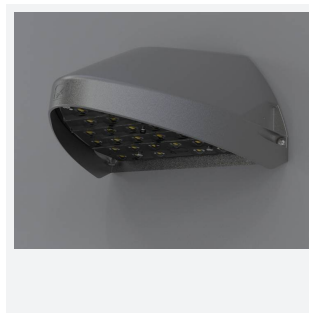

# Wolf Mini

Wolf Mini Wallpack CCT 1-10V Silver Grey  
Code: AWOLF/MINI/SG/DD4

Category	Bulkheads
Application	Ancillary, Commercial, Healthcare, Hospitality, Industrial, Outdoor, Retail
Specification	Performance

## PRODUCT FEATURES

- Modern, robust die-cast aluminium low glare wall pack suitable for commercial and industrial applications
- Reduced light pollution with 0% upward light distribution, helps with compliance with Dark Skies recommendations
- High efficiency up to 125 Lm/W
- Multiple conduit, 20mm East and West side entries and rear BESA mounting
- Advanced lens technology offers wide distribution for optimum spacing and uniformity; whilst ensuring minimal uplight and light pollution
- Power selectable; offering a choice of 2 outputs, in one luminaire
- Electrostatic paint finish for enhanced corrosion resistance
- Dimmable and Smart options available

GENERAL INFORMATION	
Wattage	4/8W
Lumens Delivered	500/1000lm (4000K)
Lm/W	125lm/W (4000K)
Beam Angle	70/140
CRI	82
CCT	3000/4000K
Input	220/240V
Operating Temp	-20°C - 40°C
SDCM	3

TECHNICAL INFORMATION	
Light Source	LED
Colour / Finish	Silver Grey
IP Rating	IP65
Class Protection	1
Internal / External	External
Surface / Recessed / Suspended	Wall
Lumen Depreciation	L80 84,000h
Warranty (Years)	5
CE Mark	Yes
Height	156 mm