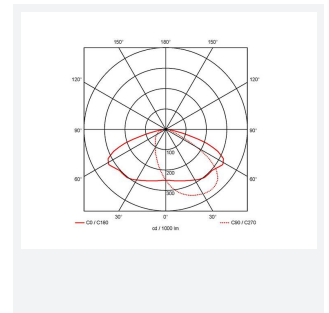

# Wolf Mini

Wolf Mini Wallpack CCT 1-10V Silver Grey  
Code: AWOLF/MINI/SG/DD4

<b>Category</b>	Bulkheads
<b>Application</b>	Ancillary, Commercial, Healthcare, Hospitality, Industrial, Outdoor, Retail

- Modern, robust die-cast aluminium low glare wall pack suitable for commercial and industrial applications
- Reduced light pollution with 0% upward light distribution, helps with compliance with Dark Skies recommendations
- High efficiency up to 125 Lm/W
- Multiple conduit, 20mm East and West side entries and rear BESA mounting
- Advanced lens technology offers wide distribution for optimum spacing and uniformity; whilst ensuring minimal uplight and light pollution
- Power selectable; offering a choice of 2 outputs, in one luminaire
- Electrostatic paint finish for enhanced corrosion resistance
- Dimmable and Smart options available

GENERAL INFORMATION	
Wattage	4.5/9W
Lumens Delivered	500/1000lm (4000K)
Lm/W	125lm/W (4000K)
Beam Angle	70/140
CRI	82
CCT	3000/4000K
Input	220-240V
Operating Temp	-20°C - 40°C
SDCM	3

TECHNICAL INFORMATION	
Light Source	LED
Colour / Finish	Silver Grey
IP Rating	IP65
Class Protection	1
Internal / External	External
Surface / Recessed / Suspended	Wall
Lumen Depreciation	L80 84,000h
Warranty (Years)	5
CE Mark	Yes
Height	156 mm