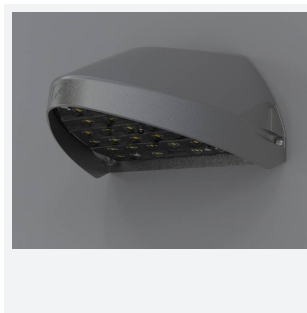

# Wolf Mini

Wolf Mini Wallpack CCT 1-10V Silver Grey  
Code: AWOLF/MINI/SG/DD4

<b>Category</b>	Bulkheads
<b>Application</b>	Ancillary, Commercial, Healthcare, Hospitality, Industrial, Outdoor, Retail

- Modern, robust die-cast aluminium low glare wall pack suitable for commercial and industrial applications
- Reduced light pollution with 0% upward light distribution, helps with compliance with Dark Skies recommendations
- High efficiency up to 125 Lm/W
- Multiple conduit, 20mm East and West side entries and rear BESA mounting
- Advanced lens technology offers wide distribution for optimum spacing and uniformity; whilst ensuring minimal uplight and light pollution
- Power selectable; offering a choice of 2 outputs, in one luminaire
- Electrostatic paint finish for enhanced corrosion resistance
- Dimmable and Smart options available

GENERAL INFORMATION	
Wattage	4.5/9W
Lumens Delivered	500/1000lm (4000K)
Lm/W	125lm/W (4000K)
Beam Angle	70/140
CRI	82
CCT	3000/4000K
Input	220-240V
Operating Temp	-20°C - 40°C
SDCM	3

TECHNICAL INFORMATION	
Light Source	LED
Colour / Finish	Silver Grey
IP Rating	IP65
Class Protection	1
Internal / External	External
Surface / Recessed / Suspended	Wall
Lumen Depreciation	L80 84,000h
Warranty (Years)	5
CE Mark	Yes
Height	156 mm