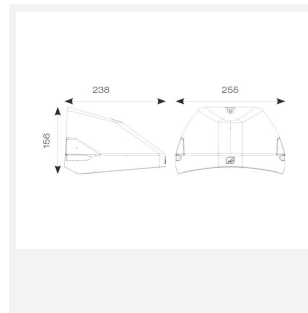

# Wolf Mini

Wolf Mini Wallpack CCT 1-10V Silver Grey  
Code: AWOLF/MINI/SG/DD4

Category	Bulkheads
Application	Ancillary, Commercial, Healthcare, Hospitality, Industrial, Outdoor, Retail
Specification	Performance

## PRODUCT FEATURES

- Modern, robust die-cast aluminium low glare wall pack suitable for commercial and industrial applications
- Reduced light pollution with 0% upward light distribution, helps with compliance with Dark Skies recommendations
- High efficiency up to 125 Lm/W
- Multiple conduit, 20mm East and West side entries and rear BESA mounting
- Advanced lens technology offers wide distribution for optimum spacing and uniformity; whilst ensuring minimal uplight and light pollution
- Power selectable; offering a choice of 2 outputs, in one luminaire
- Electrostatic paint finish for enhanced corrosion resistance
- Dimmable and Smart options available

GENERAL INFORMATION	
Wattage	4/8W
Lumens Delivered	500/1000lm (4000K)
Lm/W	125lm/W (4000K)
Beam Angle	70/140
CRI	82
CCT	3000/4000K
Input	220/240V
Operating Temp	-20°C - 40°C
SDCM	3

TECHNICAL INFORMATION	
Light Source	LED
Colour / Finish	Silver Grey
IP Rating	IP65
Class Protection	1
Internal / External	External
Surface / Recessed / Suspended	Wall
Lumen Depreciation	L80 84,000h
Warranty (Years)	5
CE Mark	Yes
Height	156 mm