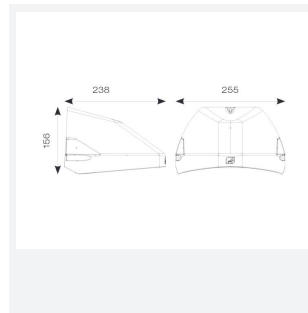

# Wolf Mini

Wolf Mini Wallpack CCT 1-10V Silver Grey  
Code: AWOLF/MINI/SG/DD4

<b>Category</b>	Bulkheads
<b>Application</b>	Ancillary, Commercial, Healthcare, Hospitality, Industrial, Outdoor, Retail

- Modern, robust die-cast aluminium low glare wall pack suitable for commercial and industrial applications
- Reduced light pollution with 0% upward light distribution, helps with compliance with Dark Skies recommendations
- High efficiency up to 125 Lm/W
- Multiple conduit, 20mm East and West side entries and rear BESA mounting
- Advanced lens technology offers wide distribution for optimum spacing and uniformity; whilst ensuring minimal uplight and light pollution
- Power selectable; offering a choice of 2 outputs, in one luminaire
- Electrostatic paint finish for enhanced corrosion resistance
- Dimmable and Smart options available

GENERAL INFORMATION	
Wattage	4.5/9W
Lumens Delivered	500/1000lm (4000K)
Lm/W	125lm/W (4000K)
Beam Angle	70/140
CRI	82
CCT	3000/4000K
Input	220-240V
Operating Temp	-20°C - 40°C
SDCM	3

TECHNICAL INFORMATION	
Light Source	LED
Colour / Finish	Silver Grey
IP Rating	IP65
Class Protection	1
Internal / External	External
Surface / Recessed / Suspended	Wall
Lumen Depreciation	L80 84,000h
Warranty (Years)	5
CE Mark	Yes
Height	156 mm