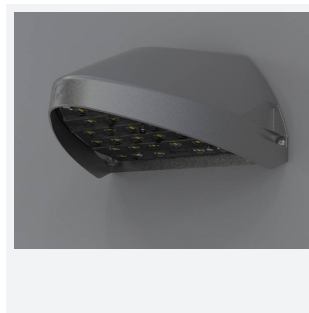

Wolf Mini

Wolf Mini Wallpack CCT 1-10V Self-Test
Code: AWOLF/MINI/SG/DD4/SM3

Category	Bulkheads
Application	Ancillary, Commercial, Healthcare, Hospitality, Industrial, Outdoor, Retail
Specification	Performance

PRODUCT FEATURES

- Modern, robust die-cast aluminium low glare wall pack suitable for commercial and industrial applications
- Reduced light pollution with 0% upward light distribution, helps with compliance with Dark Skies recommendations
- High efficiency up to 125 Lm/W
- Multiple conduit, 20mm East and West side entries and rear BESA mounting
- Advanced lens technology offers wide distribution for optimum spacing and uniformity; whilst ensuring minimal uplight and light pollution
- Power selectable; offering a choice of 2 outputs, in one luminaire
- Electrostatic paint finish for enhanced corrosion resistance
- Dimmable and Smart options available

GENERAL INFORMATION	
Wattage	4/8W
Lumens Delivered	500/1000lm (4000K)
Lm/W	125lm/W (4000K)
Beam Angle	70/140
CRI	82
CCT	3000/4000K
Input	220/240V
Operating Temp	0°C - 40°C
SDCM	3

TECHNICAL INFORMATION	
Light Source	LED
Colour / Finish	Silver Grey
IP Rating	IP65
Class Protection	1
Internal / External	External
Surface / Recessed / Suspended	Wall
Lumen Depreciation	L80 84,000h
Warranty (Years)	5
CE Mark	Yes
Height	156 mm