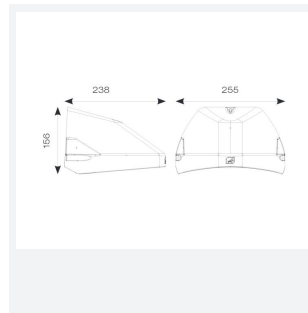

Wolf Mini

Category	Bulkheads
Application	Ancillary, Commercial, Healthcare, Hospitality, Industrial, Outdoor, Retail

Code: AWOLF/MINI/SG/DD4/SM3

- Modern, robust die-cast aluminium low glare wall pack suitable for commercial and industrial applications
- Reduced light pollution with 0% upward light distribution, helps with compliance with Dark Skies recommendations
- High efficiency up to 125 Lm/W
- Multiple conduit, 20mm East and West side entries and rear BESA mounting
- Advanced lens technology offers wide distribution for optimum spacing and uniformity; whilst ensuring minimal uplight and light pollution
- Power selectable; offering a choice of 2 outputs, in one luminaire
- Electrostatic paint finish for enhanced corrosion resistance
- Dimmable and Smart options available

GENERAL INFORMATION	
Wattage	4.5/9W
Lumens Delivered	500/1000lm (4000K)
Lm/W	125lm/W (4000K)
Beam Angle	70/140
CRI	82
CCT	3000/4000K
Input	220-240V
Operating Temp	0°C - 40°C
SDCM	3

TECHNICAL INFORMATION	
Light Source	LED
Colour / Finish	Silver Grey
IP Rating	IP65
Class Protection	1
Internal / External	External
Surface / Recessed / Suspended	Wall
Lumen Depreciation	L80 84,000h
Warranty (Years)	5
CE Mark	Yes
Height	156 mm