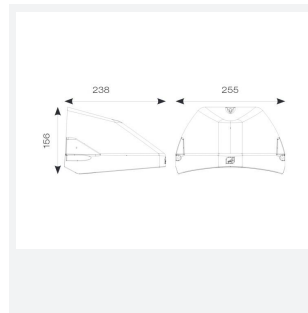

Wolf Mini

Wolf Mini Wallpack CCT 1-10V Self-Test
Code: AWOLF/MINI/SG/DD4/SM3

Category	Bulkheads
Application	Ancillary, Commercial, Healthcare, Hospitality, Industrial, Outdoor, Retail
Specification	Performance

PRODUCT FEATURES

- Modern, robust die-cast aluminium low glare wall pack suitable for commercial and industrial applications
- Reduced light pollution with 0% upward light distribution, helps with compliance with Dark Skies recommendations
- High efficiency up to 125 Lm/W
- Multiple conduit, 20mm East and West side entries and rear BESA mounting
- Advanced lens technology offers wide distribution for optimum spacing and uniformity; whilst ensuring minimal uplight and light pollution
- Power selectable; offering a choice of 2 outputs, in one luminaire
- Electrostatic paint finish for enhanced corrosion resistance
- Dimmable and Smart options available

GENERAL INFORMATION	
Wattage	4/8W
Lumens Delivered	500/1000lm (4000K)
Lm/W	125lm/W (4000K)
Beam Angle	70/140
CRI	82
CCT	3000/4000K
Input	220/240V
Operating Temp	0°C - 40°C
SDCM	3

TECHNICAL INFORMATION	
Light Source	LED
Colour / Finish	Silver Grey
IP Rating	IP65
Class Protection	1
Internal / External	External
Surface / Recessed / Suspended	Wall
Lumen Depreciation	L80 84,000h
Warranty (Years)	5
CE Mark	Yes
Height	156 mm