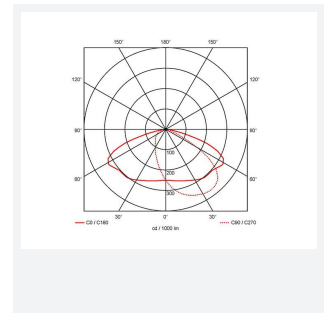

Wolf Mini

Category	Bulkheads
Application	Ancillary, Commercial, Healthcare, Hospitality, Industrial, Outdoor, Retail

Code: AWOLF/MINI/SG/DD4/SM3

- Modern, robust die-cast aluminium low glare wall pack suitable for commercial and industrial applications
- Reduced light pollution with 0% upward light distribution, helps with compliance with Dark Skies recommendations
- High efficiency up to 125 Lm/W
- Multiple conduit, 20mm East and West side entries and rear BESA mounting
- Advanced lens technology offers wide distribution for optimum spacing and uniformity; whilst ensuring minimal uplight and light pollution
- Power selectable; offering a choice of 2 outputs, in one luminaire
- Electrostatic paint finish for enhanced corrosion resistance
- Dimmable and Smart options available

GENERAL INFORMATION	
Wattage	4.5/9W
Lumens Delivered	500/1000lm (4000K)
Lm/W	125lm/W (4000K)
Beam Angle	70/140
CRI	82
CCT	3000/4000K
Input	220-240V
Operating Temp	0°C - 40°C
SDCM	3

TECHNICAL INFORMATION	
Light Source	LED
Colour / Finish	Silver Grey
IP Rating	IP65
Class Protection	1
Internal / External	External
Surface / Recessed / Suspended	Wall
Lumen Depreciation	L80 84,000h
Warranty (Years)	5
CE Mark	Yes
Height	156 mm