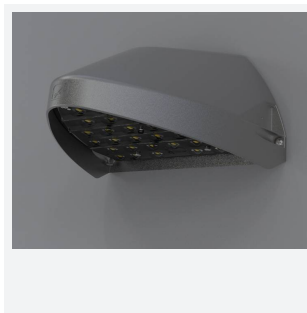

Wolf Mini

Category	Bulkheads
Application	Ancillary, Commercial, Healthcare, Hospitality, Industrial, Outdoor, Retail

Code: AWOLF/MINI/SG/DD4/SM3

- Modern, robust die-cast aluminium low glare wall pack suitable for commercial and industrial applications
- Reduced light pollution with 0% upward light distribution, helps with compliance with Dark Skies recommendations
- High efficiency up to 125 Lm/W
- Multiple conduit, 20mm East and West side entries and rear BESA mounting
- Advanced lens technology offers wide distribution for optimum spacing and uniformity; whilst ensuring minimal uplight and light pollution
- Power selectable; offering a choice of 2 outputs, in one luminaire
- Electrostatic paint finish for enhanced corrosion resistance
- Dimmable and Smart options available

GENERAL INFORMATION	
Wattage	4.5/9W
Lumens Delivered	500/1000lm (4000K)
Lm/W	125lm/W (4000K)
Beam Angle	70/140
CRI	82
CCT	3000/4000K
Input	220-240V
Operating Temp	0°C - 40°C
SDCM	3

TECHNICAL INFORMATION	
Light Source	LED
Colour / Finish	Silver Grey
IP Rating	IP65
Class Protection	1
Internal / External	External
Surface / Recessed / Suspended	Wall
Lumen Depreciation	L80 84,000h
Warranty (Years)	5
CE Mark	Yes
Height	156 mm