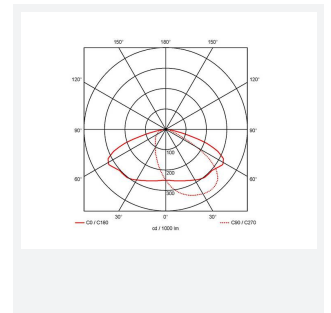

Wolf Mini

Wolf Mini Wallpack CCT 1-10V Self-Test
Code: AWOLF/MINI/SG/DD4/SM3

Category	Bulkheads
Application	Ancillary, Commercial, Healthcare, Hospitality, Industrial, Outdoor, Retail
Specification	Performance

PRODUCT FEATURES

- Modern, robust die-cast aluminium low glare wall pack suitable for commercial and industrial applications
- Reduced light pollution with 0% upward light distribution, helps with compliance with Dark Skies recommendations
- High efficiency up to 125 Lm/W
- Multiple conduit, 20mm East and West side entries and rear BESA mounting
- Advanced lens technology offers wide distribution for optimum spacing and uniformity; whilst ensuring minimal uplight and light pollution
- Power selectable; offering a choice of 2 outputs, in one luminaire
- Electrostatic paint finish for enhanced corrosion resistance
- Dimmable and Smart options available

GENERAL INFORMATION	
Wattage	4/8W
Lumens Delivered	500/1000lm (4000K)
Lm/W	125lm/W (4000K)
Beam Angle	70/140
CRI	82
CCT	3000/4000K
Input	220/240V
Operating Temp	0°C - 40°C
SDCM	3

TECHNICAL INFORMATION	
Light Source	LED
Colour / Finish	Silver Grey
IP Rating	IP65
Class Protection	1
Internal / External	External
Surface / Recessed / Suspended	Wall
Lumen Depreciation	L80 84,000h
Warranty (Years)	5
CE Mark	Yes
Height	156 mm