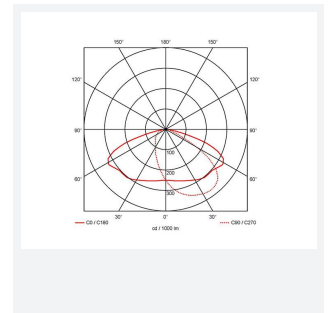

# Wolf Mini

**Category** Bulkheads

**Application** Ancillary, Commercial, Healthcare, Hospitality, Industrial, Outdoor, Retail

**Code:** AWOLF/MINI/SG/DD4/DM3

- Modern, robust die-cast aluminium low glare wall pack suitable for commercial and industrial applications
- Reduced light pollution with 0% upward light distribution, helps with compliance with Dark Skies recommendations
- High efficiency up to 125 Lm/W
- Multiple conduit, 20mm East and West side entries and rear BESA mounting
- Advanced lens technology offers wide distribution for optimum spacing and uniformity; whilst ensuring minimal uplight and light pollution
- Power selectable; offering a choice of 2 outputs, in one luminaire
- Electrostatic paint finish for enhanced corrosion resistance
- Dimmable and Smart options available

## GENERAL INFORMATION

Wattage	4.5/9W
Lumens Delivered	500/1000lm (4000K)
Lm/W	125lm/W (4000K)
Beam Angle	70/140
CRI	82
CCT	3000/4000K
Input	220-240V
Operating Temp	0°C - 40°C
SDCM	3

## TECHNICAL INFORMATION

Light Source	LED
Colour / Finish	Silver Grey
IP Rating	IP65
Class Protection	1
Internal / External	External
Surface / Recessed / Suspended	Wall
Lumen Depreciation	L80 84,000h
Warranty (Years)	5
CE Mark	Yes
Height	156 mm