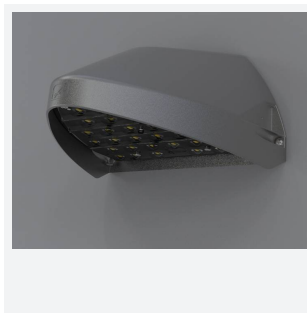

Wolf Mini

Wolf Mini Wallpack CCT 1-10V DALI-Emergency
Code: AWOLF/MINI/SG/DD4/DM3

Category	Bulkheads
Application	Ancillary, Commercial, Healthcare, Hospitality, Industrial, Outdoor, Retail
Specification	Performance

PRODUCT FEATURES

- Modern, robust die-cast aluminium low glare wall pack suitable for commercial and industrial applications
- Reduced light pollution with 0% upward light distribution, helps with compliance with Dark Skies recommendations
- High efficiency up to 125 Lm/W
- Multiple conduit, 20mm East and West side entries and rear BESA mounting
- Advanced lens technology offers wide distribution for optimum spacing and uniformity; whilst ensuring minimal uplight and light pollution
- Power selectable; offering a choice of 2 outputs, in one luminaire
- Electrostatic paint finish for enhanced corrosion resistance
- Dimmable and Smart options available

GENERAL INFORMATION	
Wattage	4/8W
Lumens Delivered	500/1000lm (4000K)
Lm/W	125lm/W (4000K)
Beam Angle	70/140
CRI	82
CCT	3000/4000K
Input	220/240V
Operating Temp	0°C - 40°C
SDCM	3

TECHNICAL INFORMATION	
Light Source	LED
Colour / Finish	Silver Grey
IP Rating	IP65
Class Protection	1
Internal / External	External
Surface / Recessed / Suspended	Wall
Lumen Depreciation	L80 84,000h
Warranty (Years)	5
CE Mark	Yes
Height	156 mm