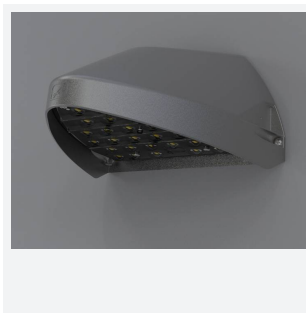

# Wolf Mini

**Category** Bulkheads

**Application** Ancillary, Commercial, Healthcare, Hospitality, Industrial, Outdoor, Retail

**Code:** AWOLF/MINI/SG/DD4/DM3

- Modern, robust die-cast aluminium low glare wall pack suitable for commercial and industrial applications
- Reduced light pollution with 0% upward light distribution, helps with compliance with Dark Skies recommendations
- High efficiency up to 125 Lm/W
- Multiple conduit, 20mm East and West side entries and rear BESA mounting
- Advanced lens technology offers wide distribution for optimum spacing and uniformity; whilst ensuring minimal uplight and light pollution
- Power selectable; offering a choice of 2 outputs, in one luminaire
- Electrostatic paint finish for enhanced corrosion resistance
- Dimmable and Smart options available

## GENERAL INFORMATION

Wattage	4.5/9W
Lumens Delivered	500/1000lm (4000K)
Lm/W	125lm/W (4000K)
Beam Angle	70/140
CRI	82
CCT	3000/4000K
Input	220-240V
Operating Temp	0°C - 40°C
SDCM	3

## TECHNICAL INFORMATION

Light Source	LED
Colour / Finish	Silver Grey
IP Rating	IP65
Class Protection	1
Internal / External	External
Surface / Recessed / Suspended	Wall
Lumen Depreciation	L80 84,000h
Warranty (Years)	5
CE Mark	Yes
Height	156 mm