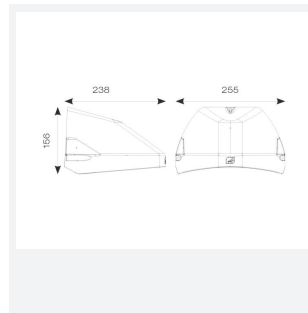

# Wolf Mini

**Category** Bulkheads

**Application** Ancillary, Commercial, Healthcare, Hospitality, Industrial, Outdoor, Retail

**Code:** AWOLF/MINI/SG/DD4/DM3

- Modern, robust die-cast aluminium low glare wall pack suitable for commercial and industrial applications
- Reduced light pollution with 0% upward light distribution, helps with compliance with Dark Skies recommendations
- High efficiency up to 125 Lm/W
- Multiple conduit, 20mm East and West side entries and rear BESA mounting
- Advanced lens technology offers wide distribution for optimum spacing and uniformity; whilst ensuring minimal uplight and light pollution
- Power selectable; offering a choice of 2 outputs, in one luminaire
- Electrostatic paint finish for enhanced corrosion resistance
- Dimmable and Smart options available

## GENERAL INFORMATION

Wattage	4.5/9W
Lumens Delivered	500/1000lm (4000K)
Lm/W	125lm/W (4000K)
Beam Angle	70/140
CRI	82
CCT	3000/4000K
Input	220-240V
Operating Temp	0°C - 40°C
SDCM	3

## TECHNICAL INFORMATION

Light Source	LED
Colour / Finish	Silver Grey
IP Rating	IP65
Class Protection	1
Internal / External	External
Surface / Recessed / Suspended	Wall
Lumen Depreciation	L80 84,000h
Warranty (Years)	5
CE Mark	Yes
Height	156 mm