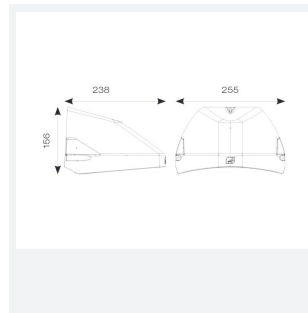

Wolf Mini

Wolf Mini Wallpack CCT 1-10V DALI-Emergency
Code: AWOLF/MINI/SG/DD4/DM3

Category	Bulkheads
Application	Ancillary, Commercial, Healthcare, Hospitality, Industrial, Outdoor, Retail
Specification	Performance

PRODUCT FEATURES

- Modern, robust die-cast aluminium low glare wall pack suitable for commercial and industrial applications
- Reduced light pollution with 0% upward light distribution, helps with compliance with Dark Skies recommendations
- High efficiency up to 125 Lm/W
- Multiple conduit, 20mm East and West side entries and rear BESA mounting
- Advanced lens technology offers wide distribution for optimum spacing and uniformity; whilst ensuring minimal uplight and light pollution
- Power selectable; offering a choice of 2 outputs, in one luminaire
- Electrostatic paint finish for enhanced corrosion resistance
- Dimmable and Smart options available

GENERAL INFORMATION	
Wattage	4/8W
Lumens Delivered	500/1000lm (4000K)
Lm/W	125lm/W (4000K)
Beam Angle	70/140
CRI	82
CCT	3000/4000K
Input	220/240V
Operating Temp	0°C - 40°C
SDCM	3

TECHNICAL INFORMATION	
Light Source	LED
Colour / Finish	Silver Grey
IP Rating	IP65
Class Protection	1
Internal / External	External
Surface / Recessed / Suspended	Wall
Lumen Depreciation	L80 84,000h
Warranty (Years)	5
CE Mark	Yes
Height	156 mm