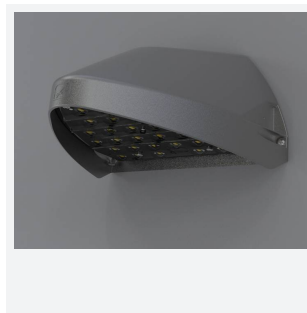

Wolf Mini

Wolf Mini Wallpack CCT DALI Silver Grey
Code: AWOLF/MINI/SG/DD3

Category	Bulkheads
Application	Ancillary, Commercial, Healthcare, Hospitality, Industrial, Outdoor, Retail
Specification	Performance

PRODUCT FEATURES

- Modern, robust die-cast aluminium low glare wall pack suitable for commercial and industrial applications
- Reduced light pollution with 0% upward light distribution, helps with compliance with Dark Skies recommendations
- High efficiency up to 125 Lm/W
- Multiple conduit, 20mm East and West side entries and rear BESA mounting
- Advanced lens technology offers wide distribution for optimum spacing and uniformity; whilst ensuring minimal uplight and light pollution
- Power selectable; offering a choice of 2 outputs, in one luminaire
- Electrostatic paint finish for enhanced corrosion resistance
- Dimmable and Smart options available

GENERAL INFORMATION	
Wattage	4/8W
Lumens Delivered	500/1000lm (4000K)
Lm/W	125lm/W (4000K)
Beam Angle	70/140
CRI	82
CCT	3000/4000K
Input	220/240V
Operating Temp	-20°C - 40°C
SDCM	3
Product Weight without Packaging	0.13 kg

TECHNICAL INFORMATION	
Light Source	LED
Colour / Finish	Silver Grey
IP Rating	IP65
Class Protection	1
Internal / External	External
Surface / Recessed / Suspended	Wall
Lumen Depreciation	L80 84,000h
Warranty (Years)	5
CE Mark	Yes
Height	156 mm