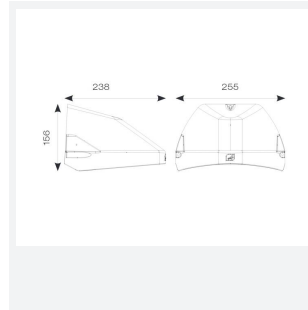

Wolf Mini

Wolf Mini Wallpack CCT DALI Silver Grey
Code: AWOLF/MINI/SG/DD3

Category Bulkheads

Application Ancillary, Commercial, Healthcare, Hospitality, Industrial, Outdoor, Retail

- Modern, robust die-cast aluminium low glare wall pack suitable for commercial and industrial applications
- Reduced light pollution with 0% upward light distribution, helps with compliance with Dark Skies recommendations
- High efficiency up to 125 Lm/W
- Multiple conduit, 20mm East and West side entries and rear BESA mounting
- Advanced lens technology offers wide distribution for optimum spacing and uniformity; whilst ensuring minimal uplight and light pollution
- Power selectable; offering a choice of 2 outputs, in one luminaire
- Electrostatic paint finish for enhanced corrosion resistance
- Dimmable and Smart options available

GENERAL INFORMATION

| | |
|----------------------------------|--------------------|
| Wattage | 4.5/9W |
| Lumens Delivered | 500/1000lm (4000K) |
| Lm/W | 125lm/W (4000K) |
| Beam Angle | 70/140 |
| CRI | 82 |
| CCT | 3000/4000K |
| Input | 220-240V |
| Operating Temp | -20°C - 40°C |
| SDCM | 3 |
| Product Weight without Packaging | 0.13 kg |

TECHNICAL INFORMATION

| | |
|--------------------------------|-------------|
| Light Source | LED |
| Colour / Finish | Silver Grey |
| IP Rating | IP65 |
| Class Protection | 1 |
| Internal / External | External |
| Surface / Recessed / Suspended | Wall |
| Lumen Depreciation | L80 84,000h |
| Warranty (Years) | 5 |
| CE Mark | Yes |
| Height | 156 mm |