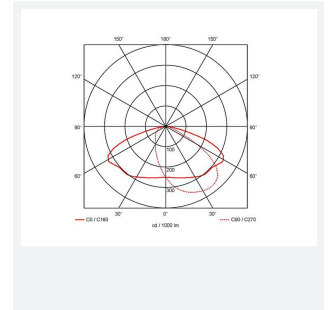

- Modern, robust die-cast aluminium low glare wall pack suitable for commercial and industrial applications
- Reduced light pollution with 0% upward light distribution, helps with compliance with Dark Skies recommendations
- High efficiency up to 125 Lm/W
- Multiple conduit, 20mm East and West side entries and rear BESA mounting
- Advanced lens technology offers wide distribution for optimum spacing and uniformity; whilst ensuring minimal uplight and light pollution
- Power selectable; offering a choice of 2 outputs, in one luminaire
- Electrostatic paint finish for enhanced corrosion resistance
- Dimmable and Smart options available

GENERAL INFORMATION

Wattage	4.5/9W
Lumens Delivered	500/1000lm (4000K)
Lm/W	125lm/W (4000K)
Beam Angle	70/140
CRI	82
CCT	3000/4000K
Input	220-240V
Operating Temp	-20°C - 40°C
SDCM	3
Product Weight without Packaging	0.13 kg

TECHNICAL INFORMATION

Light Source	LED
Colour / Finish	Silver Grey
IP Rating	IP65
Class Protection	1
Internal / External	External
Surface / Recessed / Suspended	Wall
Lumen Depreciation	L80 84,000h
Warranty (Years)	5
CE Mark	Yes
Height	156 mm