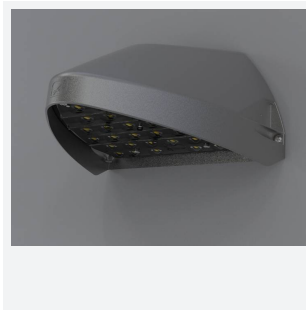

Wolf Mini

Wolf Mini Wallpack CCT DALI Silver Grey
Code: AWOLF/MINI/SG/DD3

Category Bulkheads

Application Ancillary, Commercial, Healthcare, Hospitality, Industrial, Outdoor, Retail

- Modern, robust die-cast aluminium low glare wall pack suitable for commercial and industrial applications
- Reduced light pollution with 0% upward light distribution, helps with compliance with Dark Skies recommendations
- High efficiency up to 125 Lm/W
- Multiple conduit, 20mm East and West side entries and rear BESA mounting
- Advanced lens technology offers wide distribution for optimum spacing and uniformity; whilst ensuring minimal uplight and light pollution
- Power selectable; offering a choice of 2 outputs, in one luminaire
- Electrostatic paint finish for enhanced corrosion resistance
- Dimmable and Smart options available

GENERAL INFORMATION

| | |
|----------------------------------|--------------------|
| Wattage | 4.5/9W |
| Lumens Delivered | 500/1000lm (4000K) |
| Lm/W | 125lm/W (4000K) |
| Beam Angle | 70/140 |
| CRI | 82 |
| CCT | 3000/4000K |
| Input | 220-240V |
| Operating Temp | -20°C - 40°C |
| SDCM | 3 |
| Product Weight without Packaging | 0.13 kg |

TECHNICAL INFORMATION

| | |
|--------------------------------|-------------|
| Light Source | LED |
| Colour / Finish | Silver Grey |
| IP Rating | IP65 |
| Class Protection | 1 |
| Internal / External | External |
| Surface / Recessed / Suspended | Wall |
| Lumen Depreciation | L80 84,000h |
| Warranty (Years) | 5 |
| CE Mark | Yes |
| Height | 156 mm |