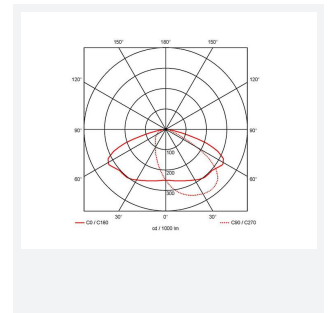

PRODUCT FEATURES

- Modern, robust die-cast aluminium low glare wall pack suitable for commercial and industrial applications
- Reduced light pollution with 0% upward light distribution, helps with compliance with Dark Skies recommendations
- High efficiency up to 125 Lm/W
- Multiple conduit, 20mm East and West side entries and rear BESA mounting
- Advanced lens technology offers wide distribution for optimum spacing and uniformity; whilst ensuring minimal uplight and light pollution
- Power selectable; offering a choice of 2 outputs, in one luminaire
- Electrostatic paint finish for enhanced corrosion resistance
- Dimmable and Smart options available

GENERAL INFORMATION	
Wattage	4/8W
Lumens Delivered	500/1000lm (4000K)
Lm/W	125lm/W (4000K)
Beam Angle	70/140
CRI	82
CCT	3000/4000K
Input	220/240V
Operating Temp	-20°C - 40°C
SDCM	3
Product Weight without Packaging	0.13 kg

TECHNICAL INFORMATION	
Light Source	LED
Colour / Finish	Silver Grey
IP Rating	IP65
Class Protection	1
Internal / External	External
Surface / Recessed / Suspended	Wall
Lumen Depreciation	L80 84,000h
Warranty (Years)	5
CE Mark	Yes
Height	156 mm