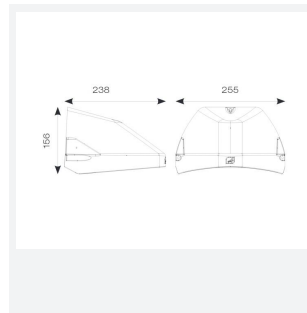

PRODUCT FEATURES

- Modern, robust die-cast aluminium low glare wall pack suitable for commercial and industrial applications
- Reduced light pollution with 0% upward light distribution, helps with compliance with Dark Skies recommendations
- High efficiency up to 125 Lm/W
- Multiple conduit, 20mm East and West side entries and rear BESA mounting
- Advanced lens technology offers wide distribution for optimum spacing and uniformity; whilst ensuring minimal uplight and light pollution
- Power selectable; offering a choice of 2 outputs, in one luminaire
- Electrostatic paint finish for enhanced corrosion resistance
- Dimmable and Smart options available

GENERAL INFORMATION	
Wattage	4/8W
Lumens Delivered	500/1000lm (4000K)
Lm/W	125lm/W (4000K)
Beam Angle	70/140
CRI	82
CCT	3000/4000K
Input	220/240V
Operating Temp	-20°C - 40°C
SDCM	3
Product Weight without Packaging	0.13 kg

TECHNICAL INFORMATION	
Light Source	LED
Colour / Finish	Silver Grey
IP Rating	IP65
Class Protection	1
Internal / External	External
Surface / Recessed / Suspended	Wall
Lumen Depreciation	L80 84,000h
Warranty (Years)	5
CE Mark	Yes
Height	156 mm