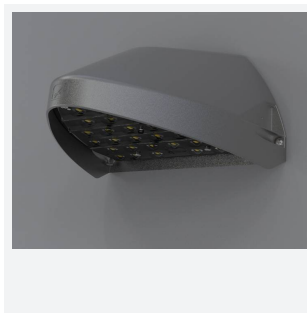

Wolf Mini

Category Bulkheads

Application Ancillary, Commercial, Healthcare, Hospitality, Industrial, Outdoor, Retail

Code: AWOLF/MINI/SG/DD3/SM3

- Modern, robust die-cast aluminium low glare wall pack suitable for commercial and industrial applications
- Reduced light pollution with 0% upward light distribution, helps with compliance with Dark Skies recommendations
- High efficiency up to 125 Lm/W
- Multiple conduit, 20mm East and West side entries and rear BESA mounting
- Advanced lens technology offers wide distribution for optimum spacing and uniformity; whilst ensuring minimal uplight and light pollution
- Power selectable; offering a choice of 2 outputs, in one luminaire
- Electrostatic paint finish for enhanced corrosion resistance
- Dimmable and Smart options available

GENERAL INFORMATION

Wattage	4.5/9W
Lumens Delivered	500/1000lm (4000K)
Lm/W	125lm/W (4000K)
Beam Angle	70/140
CRI	82
CCT	3000/4000K
Input	220-240V
Operating Temp	0°C - 40°C
SDCM	3

TECHNICAL INFORMATION

Light Source	LED
Colour / Finish	Silver Grey
IP Rating	IP65
Class Protection	1
Internal / External	External
Surface / Recessed / Suspended	Wall
Lumen Depreciation	L80 84,000h
Warranty (Years)	5
CE Mark	Yes
Height	156 mm