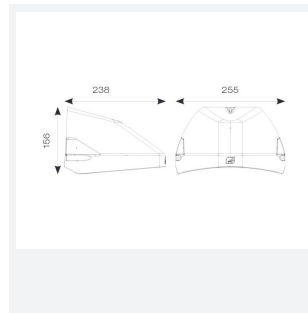

Wolf Mini

Category Bulkheads

Application Ancillary, Commercial, Healthcare, Hospitality, Industrial, Outdoor, Retail

Code: AWOLF/MINI/SG/DD3/SM3

- Modern, robust die-cast aluminium low glare wall pack suitable for commercial and industrial applications
- Reduced light pollution with 0% upward light distribution, helps with compliance with Dark Skies recommendations
- High efficiency up to 125 Lm/W
- Multiple conduit, 20mm East and West side entries and rear BESA mounting
- Advanced lens technology offers wide distribution for optimum spacing and uniformity; whilst ensuring minimal uplight and light pollution
- Power selectable; offering a choice of 2 outputs, in one luminaire
- Electrostatic paint finish for enhanced corrosion resistance
- Dimmable and Smart options available

GENERAL INFORMATION

Wattage	4.5/9W
Lumens Delivered	500/1000lm (4000K)
Lm/W	125lm/W (4000K)
Beam Angle	70/140
CRI	82
CCT	3000/4000K
Input	220-240V
Operating Temp	0°C - 40°C
SDCM	3

TECHNICAL INFORMATION

Light Source	LED
Colour / Finish	Silver Grey
IP Rating	IP65
Class Protection	1
Internal / External	External
Surface / Recessed / Suspended	Wall
Lumen Depreciation	L80 84,000h
Warranty (Years)	5
CE Mark	Yes
Height	156 mm