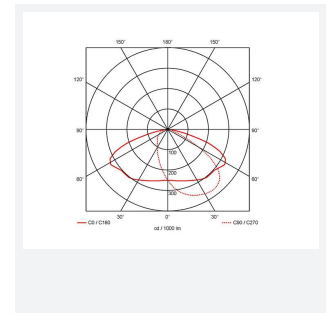

PRODUCT FEATURES

- Modern, robust die-cast aluminium low glare wall pack suitable for commercial and industrial applications
- Reduced light pollution with 0% upward light distribution, helps with compliance with Dark Skies recommendations
- High efficiency up to 125 Lm/W
- Multiple conduit, 20mm East and West side entries and rear BESA mounting
- Advanced lens technology offers wide distribution for optimum spacing and uniformity; whilst ensuring minimal uplight and light pollution
- Power selectable; offering a choice of 2 outputs, in one luminaire
- Electrostatic paint finish for enhanced corrosion resistance
- Dimmable and Smart options available

GENERAL INFORMATION	
Wattage	4/8W
Lumens Delivered	500/1000lm (4000K)
Lm/W	125lm/W (4000K)
Beam Angle	70/140
CRI	82
CCT	3000/4000K
Input	220/240V
Operating Temp	0°C - 40°C
SDCM	3

TECHNICAL INFORMATION	
Light Source	LED
Colour / Finish	Silver Grey
IP Rating	IP65
Class Protection	1
Internal / External	External
Surface / Recessed / Suspended	Wall
Lumen Depreciation	L80 84,000h
Warranty (Years)	5
CE Mark	Yes
Height	156 mm