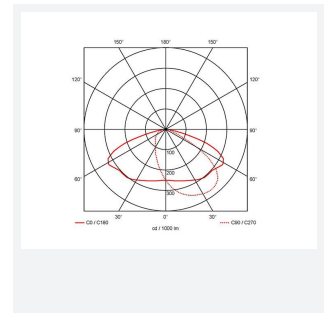

Wolf Mini

Category Bulkheads

Application Ancillary, Commercial, Healthcare, Hospitality, Industrial, Outdoor, Retail

Code: AWOLF/MINI/SG/DD3/SM3

- Modern, robust die-cast aluminium low glare wall pack suitable for commercial and industrial applications
- Reduced light pollution with 0% upward light distribution, helps with compliance with Dark Skies recommendations
- High efficiency up to 125 Lm/W
- Multiple conduit, 20mm East and West side entries and rear BESA mounting
- Advanced lens technology offers wide distribution for optimum spacing and uniformity; whilst ensuring minimal uplight and light pollution
- Power selectable; offering a choice of 2 outputs, in one luminaire
- Electrostatic paint finish for enhanced corrosion resistance
- Dimmable and Smart options available

GENERAL INFORMATION

Wattage	4.5/9W
Lumens Delivered	500/1000lm (4000K)
Lm/W	125lm/W (4000K)
Beam Angle	70/140
CRI	82
CCT	3000/4000K
Input	220-240V
Operating Temp	0°C - 40°C
SDCM	3

TECHNICAL INFORMATION

Light Source	LED
Colour / Finish	Silver Grey
IP Rating	IP65
Class Protection	1
Internal / External	External
Surface / Recessed / Suspended	Wall
Lumen Depreciation	L80 84,000h
Warranty (Years)	5
CE Mark	Yes
Height	156 mm