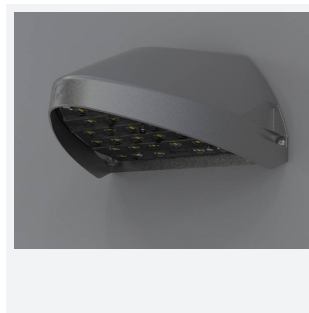

Wolf Mini

Wolf Mini Wallpack CCT DALI Self-Test Emergency
Code: AWOLF/MINI/SG/DD3/SM3

Category	Bulkheads
Application	Ancillary, Commercial, Healthcare, Hospitality, Industrial, Outdoor, Retail
Specification	Performance

PRODUCT FEATURES

- Modern, robust die-cast aluminium low glare wall pack suitable for commercial and industrial applications
- Reduced light pollution with 0% upward light distribution, helps with compliance with Dark Skies recommendations
- High efficiency up to 125 Lm/W
- Multiple conduit, 20mm East and West side entries and rear BESA mounting
- Advanced lens technology offers wide distribution for optimum spacing and uniformity; whilst ensuring minimal uplight and light pollution
- Power selectable; offering a choice of 2 outputs, in one luminaire
- Electrostatic paint finish for enhanced corrosion resistance
- Dimmable and Smart options available

GENERAL INFORMATION	
Wattage	4/8W
Lumens Delivered	500/1000lm (4000K)
Lm/W	125lm/W (4000K)
Beam Angle	70/140
CRI	82
CCT	3000/4000K
Input	220/240V
Operating Temp	0°C - 40°C
SDCM	3

TECHNICAL INFORMATION	
Light Source	LED
Colour / Finish	Silver Grey
IP Rating	IP65
Class Protection	1
Internal / External	External
Surface / Recessed / Suspended	Wall
Lumen Depreciation	L80 84,000h
Warranty (Years)	5
CE Mark	Yes
Height	156 mm