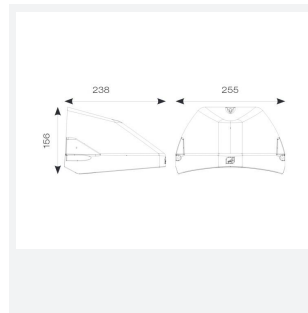

Wolf Mini

Wolf Mini Wallpack CCT DALI Self-Test Emergency
Code: AWOLF/MINI/SG/DD3/SM3

Category	Bulkheads
Application	Ancillary, Commercial, Healthcare, Hospitality, Industrial, Outdoor, Retail
Specification	Performance

PRODUCT FEATURES

- Modern, robust die-cast aluminium low glare wall pack suitable for commercial and industrial applications
- Reduced light pollution with 0% upward light distribution, helps with compliance with Dark Skies recommendations
- High efficiency up to 125 Lm/W
- Multiple conduit, 20mm East and West side entries and rear BESA mounting
- Advanced lens technology offers wide distribution for optimum spacing and uniformity; whilst ensuring minimal uplight and light pollution
- Power selectable; offering a choice of 2 outputs, in one luminaire
- Electrostatic paint finish for enhanced corrosion resistance
- Dimmable and Smart options available

GENERAL INFORMATION	
Wattage	4/8W
Lumens Delivered	500/1000lm (4000K)
Lm/W	125lm/W (4000K)
Beam Angle	70/140
CRI	82
CCT	3000/4000K
Input	220/240V
Operating Temp	0°C - 40°C
SDCM	3

TECHNICAL INFORMATION	
Light Source	LED
Colour / Finish	Silver Grey
IP Rating	IP65
Class Protection	1
Internal / External	External
Surface / Recessed / Suspended	Wall
Lumen Depreciation	L80 84,000h
Warranty (Years)	5
CE Mark	Yes
Height	156 mm