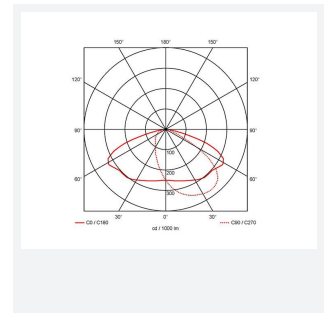

Wolf Mini

Category Bulkheads

Application Ancillary, Commercial, Healthcare, Hospitality, Industrial, Outdoor, Retail

Code: AWOLF/MINI/SG/DD3/DM3

- Modern, robust die-cast aluminium low glare wall pack suitable for commercial and industrial applications
- Reduced light pollution with 0% upward light distribution, helps with compliance with Dark Skies recommendations
- High efficiency up to 125 Lm/W
- Multiple conduit, 20mm East and West side entries and rear BESA mounting
- Advanced lens technology offers wide distribution for optimum spacing and uniformity; whilst ensuring minimal uplight and light pollution
- Power selectable; offering a choice of 2 outputs, in one luminaire
- Electrostatic paint finish for enhanced corrosion resistance
- Dimmable and Smart options available

GENERAL INFORMATION

Wattage	4.5/9W
Lumens Delivered	500/1000lm (4000K)
Lm/W	125lm/W (4000K)
Beam Angle	70/140
CRI	82
CCT	3000/4000K
Input	220-240V
Operating Temp	0°C - 40°C
SDCM	3

TECHNICAL INFORMATION

Light Source	LED
Colour / Finish	Silver Grey
IP Rating	IP65
Class Protection	1
Internal / External	External
Surface / Recessed / Suspended	Wall
Lumen Depreciation	L80 84,000h
Warranty (Years)	5
CE Mark	Yes
Height	156 mm