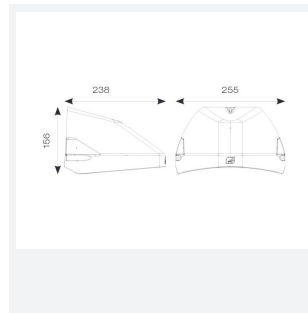

Wolf Mini

Category Bulkheads

Application Ancillary, Commercial, Healthcare, Hospitality, Industrial, Outdoor, Retail

Code: AWOLF/MINI/SG/DD3/DM3

- Modern, robust die-cast aluminium low glare wall pack suitable for commercial and industrial applications
- Reduced light pollution with 0% upward light distribution, helps with compliance with Dark Skies recommendations
- High efficiency up to 125 Lm/W
- Multiple conduit, 20mm East and West side entries and rear BESA mounting
- Advanced lens technology offers wide distribution for optimum spacing and uniformity; whilst ensuring minimal uplight and light pollution
- Power selectable; offering a choice of 2 outputs, in one luminaire
- Electrostatic paint finish for enhanced corrosion resistance
- Dimmable and Smart options available

GENERAL INFORMATION

Wattage	4.5/9W
Lumens Delivered	500/1000lm (4000K)
Lm/W	125lm/W (4000K)
Beam Angle	70/140
CRI	82
CCT	3000/4000K
Input	220-240V
Operating Temp	0°C - 40°C
SDCM	3

TECHNICAL INFORMATION

Light Source	LED
Colour / Finish	Silver Grey
IP Rating	IP65
Class Protection	1
Internal / External	External
Surface / Recessed / Suspended	Wall
Lumen Depreciation	L80 84,000h
Warranty (Years)	5
CE Mark	Yes
Height	156 mm