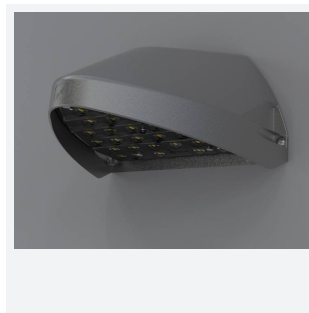

Wolf Mini

Wolf Mini Wallpack CCT DALI DALI-Emergency
Code: AWOLF/MINI/SG/DD3/DM3

Category	Bulkheads
Application	Ancillary, Commercial, Healthcare, Hospitality, Industrial, Outdoor, Retail
Specification	Performance

PRODUCT FEATURES

- Modern, robust die-cast aluminium low glare wall pack suitable for commercial and industrial applications
- Reduced light pollution with 0% upward light distribution, helps with compliance with Dark Skies recommendations
- High efficiency up to 125 Lm/W
- Multiple conduit, 20mm East and West side entries and rear BESA mounting
- Advanced lens technology offers wide distribution for optimum spacing and uniformity; whilst ensuring minimal uplight and light pollution
- Power selectable; offering a choice of 2 outputs, in one luminaire
- Electrostatic paint finish for enhanced corrosion resistance
- Dimmable and Smart options available

GENERAL INFORMATION	
Wattage	4/8W
Lumens Delivered	500/1000lm (4000K)
Lm/W	125lm/W (4000K)
Beam Angle	70/140
CRI	82
CCT	3000/4000K
Input	220/240V
Operating Temp	0°C - 40°C
SDCM	3

TECHNICAL INFORMATION	
Light Source	LED
Colour / Finish	Silver Grey
IP Rating	IP65
Class Protection	1
Internal / External	External
Surface / Recessed / Suspended	Wall
Lumen Depreciation	L80 84,000h
Warranty (Years)	5
CE Mark	Yes
Height	156 mm