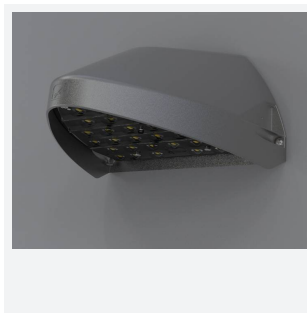

Wolf Mini

Category Bulkheads

Application Ancillary, Commercial, Healthcare, Hospitality, Industrial, Outdoor, Retail

Code: AWOLF/MINI/SG/DD3/DM3

- Modern, robust die-cast aluminium low glare wall pack suitable for commercial and industrial applications
- Reduced light pollution with 0% upward light distribution, helps with compliance with Dark Skies recommendations
- High efficiency up to 125 Lm/W
- Multiple conduit, 20mm East and West side entries and rear BESA mounting
- Advanced lens technology offers wide distribution for optimum spacing and uniformity; whilst ensuring minimal uplight and light pollution
- Power selectable; offering a choice of 2 outputs, in one luminaire
- Electrostatic paint finish for enhanced corrosion resistance
- Dimmable and Smart options available

GENERAL INFORMATION

Wattage	4.5/9W
Lumens Delivered	500/1000lm (4000K)
Lm/W	125lm/W (4000K)
Beam Angle	70/140
CRI	82
CCT	3000/4000K
Input	220-240V
Operating Temp	0°C - 40°C
SDCM	3

TECHNICAL INFORMATION

Light Source	LED
Colour / Finish	Silver Grey
IP Rating	IP65
Class Protection	1
Internal / External	External
Surface / Recessed / Suspended	Wall
Lumen Depreciation	L80 84,000h
Warranty (Years)	5
CE Mark	Yes
Height	156 mm