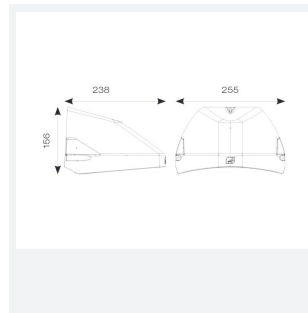

PRODUCT FEATURES

- Modern, robust die-cast aluminium low glare wall pack suitable for commercial and industrial applications
- Reduced light pollution with 0% upward light distribution, helps with compliance with Dark Skies recommendations
- High efficiency up to 125 Lm/W
- Multiple conduit, 20mm East and West side entries and rear BESA mounting
- Advanced lens technology offers wide distribution for optimum spacing and uniformity; whilst ensuring minimal uplight and light pollution
- Power selectable; offering a choice of 2 outputs, in one luminaire
- Electrostatic paint finish for enhanced corrosion resistance
- Dimmable and Smart options available

GENERAL INFORMATION	
Wattage	4/8W
Lumens Delivered	500/1000lm (4000K)
Lm/W	125lm/W (4000K)
Beam Angle	70/140
CRI	82
CCT	3000/4000K
Input	220/240V
Operating Temp	0°C - 40°C
SDCM	3

TECHNICAL INFORMATION	
Light Source	LED
Colour / Finish	Silver Grey
IP Rating	IP65
Class Protection	1
Internal / External	External
Surface / Recessed / Suspended	Wall
Lumen Depreciation	L80 84,000h
Warranty (Years)	5
CE Mark	Yes
Height	156 mm