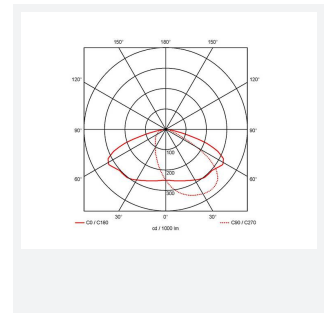

PRODUCT FEATURES

- Modern, robust die-cast aluminium low glare wall pack suitable for commercial and industrial applications
- Reduced light pollution with 0% upward light distribution, helps with compliance with Dark Skies recommendations
- High efficiency up to 125 Lm/W
- Multiple conduit, 20mm East and West side entries and rear BESA mounting
- Advanced lens technology offers wide distribution for optimum spacing and uniformity; whilst ensuring minimal uplight and light pollution
- Power selectable; offering a choice of 2 outputs, in one luminaire
- Electrostatic paint finish for enhanced corrosion resistance
- Dimmable and Smart options available

GENERAL INFORMATION	
Wattage	4/8W
Lumens Delivered	500/1000lm (4000K)
Lm/W	125lm/W (4000K)
Beam Angle	70/140
CRI	82
CCT	3000/4000K
Input	220/240V
Operating Temp	-20°C - 40°C
SDCM	3

TECHNICAL INFORMATION	
Light Source	LED
Colour / Finish	Silver Grey
IP Rating	IP65
Class Protection	1
Internal / External	External
Surface / Recessed / Suspended	Wall
Lumen Depreciation	L80 84,000h
Warranty (Years)	5
CE Mark	Yes
Height	156 mm