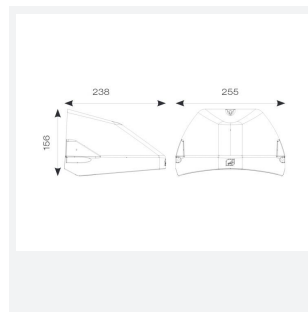

Wolf Mini

Wolf Mini Wallpack CCT Switch Dim Silver Grey
Code: AWOLF/MINI/SG/DD1

Category	Bulkheads
Application	Ancillary, Commercial, Healthcare, Hospitality, Industrial, Outdoor, Retail

- Modern, robust die-cast aluminium low glare wall pack suitable for commercial and industrial applications
- Reduced light pollution with 0% upward light distribution, helps with compliance with Dark Skies recommendations
- High efficiency up to 125 Lm/W
- Multiple conduit, 20mm East and West side entries and rear BESA mounting
- Advanced lens technology offers wide distribution for optimum spacing and uniformity; whilst ensuring minimal uplight and light pollution
- Power selectable; offering a choice of 2 outputs, in one luminaire
- Electrostatic paint finish for enhanced corrosion resistance
- Dimmable and Smart options available

GENERAL INFORMATION	
Wattage	4.5/9W
Lumens Delivered	500/1000lm (4000K)
Lm/W	125lm/W (4000K)
Beam Angle	70/140
CRI	82
CCT	3000/4000K
Input	220-240V
Operating Temp	-20°C - 40°C
SDCM	3

TECHNICAL INFORMATION	
Light Source	LED
Colour / Finish	Silver Grey
IP Rating	IP65
Class Protection	1
Internal / External	External
Surface / Recessed / Suspended	Wall
Lumen Depreciation	L80 84,000h
Warranty (Years)	5
CE Mark	Yes
Height	156 mm