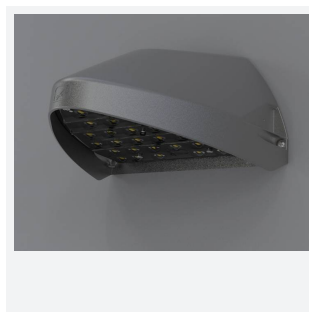

Wolf Mini

Wolf Mini Wallpack CCT Switch Dim Silver Grey
Code: AWOLF/MINI/SG/DD1

Category	Bulkheads
Application	Ancillary, Commercial, Healthcare, Hospitality, Industrial, Outdoor, Retail

- Modern, robust die-cast aluminium low glare wall pack suitable for commercial and industrial applications
- Reduced light pollution with 0% upward light distribution, helps with compliance with Dark Skies recommendations
- High efficiency up to 125 Lm/W
- Multiple conduit, 20mm East and West side entries and rear BESA mounting
- Advanced lens technology offers wide distribution for optimum spacing and uniformity; whilst ensuring minimal uplight and light pollution
- Power selectable; offering a choice of 2 outputs, in one luminaire
- Electrostatic paint finish for enhanced corrosion resistance
- Dimmable and Smart options available

GENERAL INFORMATION	
Wattage	4.5/9W
Lumens Delivered	500/1000lm (4000K)
Lm/W	125lm/W (4000K)
Beam Angle	70/140
CRI	82
CCT	3000/4000K
Input	220-240V
Operating Temp	-20°C - 40°C
SDCM	3

TECHNICAL INFORMATION	
Light Source	LED
Colour / Finish	Silver Grey
IP Rating	IP65
Class Protection	1
Internal / External	External
Surface / Recessed / Suspended	Wall
Lumen Depreciation	L80 84,000h
Warranty (Years)	5
CE Mark	Yes
Height	156 mm