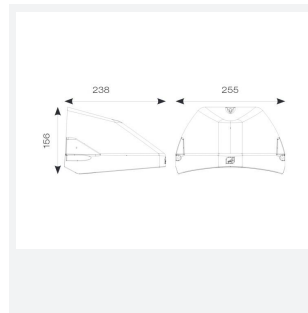

Wolf Mini

Wolf Mini Wallpack CCT Switch Dim Silver Grey
Code: AWOLF/MINI/SG/DD1

Category	Bulkheads
Application	Ancillary, Commercial, Healthcare, Hospitality, Industrial, Outdoor, Retail
Specification	Performance

PRODUCT FEATURES

- Modern, robust die-cast aluminium low glare wall pack suitable for commercial and industrial applications
- Reduced light pollution with 0% upward light distribution, helps with compliance with Dark Skies recommendations
- High efficiency up to 125 Lm/W
- Multiple conduit, 20mm East and West side entries and rear BESA mounting
- Advanced lens technology offers wide distribution for optimum spacing and uniformity; whilst ensuring minimal uplight and light pollution
- Power selectable; offering a choice of 2 outputs, in one luminaire
- Electrostatic paint finish for enhanced corrosion resistance
- Dimmable and Smart options available

GENERAL INFORMATION	
Wattage	4/8W
Lumens Delivered	500/1000lm (4000K)
Lm/W	125lm/W (4000K)
Beam Angle	70/140
CRI	82
CCT	3000/4000K
Input	220/240V
Operating Temp	-20°C - 40°C
SDCM	3

TECHNICAL INFORMATION	
Light Source	LED
Colour / Finish	Silver Grey
IP Rating	IP65
Class Protection	1
Internal / External	External
Surface / Recessed / Suspended	Wall
Lumen Depreciation	L80 84,000h
Warranty (Years)	5
CE Mark	Yes
Height	156 mm