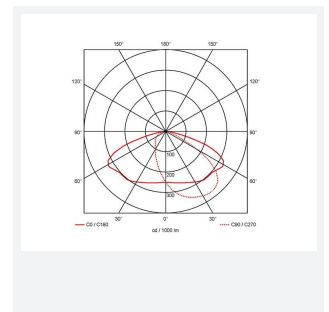

Wolf Mini

Wolf Mini Wallpack CCT Switch Dim Silver Grey
Code: AWOLF/MINI/SG/DD1

Category	Bulkheads
Application	Ancillary, Commercial, Healthcare, Hospitality, Industrial, Outdoor, Retail

- Modern, robust die-cast aluminium low glare wall pack suitable for commercial and industrial applications
- Reduced light pollution with 0% upward light distribution, helps with compliance with Dark Skies recommendations
- High efficiency up to 125 Lm/W
- Multiple conduit, 20mm East and West side entries and rear BESA mounting
- Advanced lens technology offers wide distribution for optimum spacing and uniformity; whilst ensuring minimal uplight and light pollution
- Power selectable; offering a choice of 2 outputs, in one luminaire
- Electrostatic paint finish for enhanced corrosion resistance
- Dimmable and Smart options available

GENERAL INFORMATION	
Wattage	4.5/9W
Lumens Delivered	500/1000lm (4000K)
Lm/W	125lm/W (4000K)
Beam Angle	70/140
CRI	82
CCT	3000/4000K
Input	220-240V
Operating Temp	-20°C - 40°C
SDCM	3

TECHNICAL INFORMATION	
Light Source	LED
Colour / Finish	Silver Grey
IP Rating	IP65
Class Protection	1
Internal / External	External
Surface / Recessed / Suspended	Wall
Lumen Depreciation	L80 84,000h
Warranty (Years)	5
CE Mark	Yes
Height	156 mm