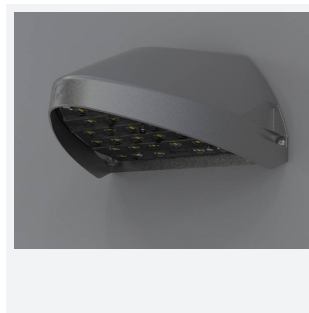

Wolf Mini

Wolf Mini Wallpack CCT Switch Dim Silver Grey
Code: AWOLF/MINI/SG/DD1

Category	Bulkheads
Application	Ancillary, Commercial, Healthcare, Hospitality, Industrial, Outdoor, Retail
Specification	Performance

PRODUCT FEATURES

- Modern, robust die-cast aluminium low glare wall pack suitable for commercial and industrial applications
- Reduced light pollution with 0% upward light distribution, helps with compliance with Dark Skies recommendations
- High efficiency up to 125 Lm/W
- Multiple conduit, 20mm East and West side entries and rear BESA mounting
- Advanced lens technology offers wide distribution for optimum spacing and uniformity; whilst ensuring minimal uplight and light pollution
- Power selectable; offering a choice of 2 outputs, in one luminaire
- Electrostatic paint finish for enhanced corrosion resistance
- Dimmable and Smart options available

GENERAL INFORMATION	
Wattage	4/8W
Lumens Delivered	500/1000lm (4000K)
Lm/W	125lm/W (4000K)
Beam Angle	70/140
CRI	82
CCT	3000/4000K
Input	220/240V
Operating Temp	-20°C - 40°C
SDCM	3

TECHNICAL INFORMATION	
Light Source	LED
Colour / Finish	Silver Grey
IP Rating	IP65
Class Protection	1
Internal / External	External
Surface / Recessed / Suspended	Wall
Lumen Depreciation	L80 84,000h
Warranty (Years)	5
CE Mark	Yes
Height	156 mm