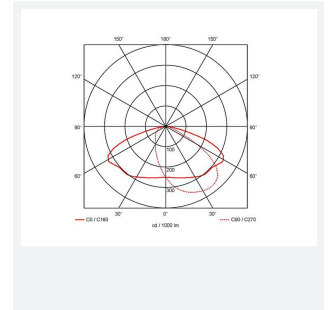

# Wolf Mini

**Category** Bulkheads

**Application** Ancillary, Commercial, Healthcare, Hospitality, Industrial, Outdoor, Retail

**Code:** AWOLF/MINI/SG/DD1/SM3

- Modern, robust die-cast aluminium low glare wall pack suitable for commercial and industrial applications
- Reduced light pollution with 0% upward light distribution, helps with compliance with Dark Skies recommendations
- High efficiency up to 125 Lm/W
- Multiple conduit, 20mm East and West side entries and rear BESA mounting
- Advanced lens technology offers wide distribution for optimum spacing and uniformity; whilst ensuring minimal uplight and light pollution
- Power selectable; offering a choice of 2 outputs, in one luminaire
- Electrostatic paint finish for enhanced corrosion resistance
- Dimmable and Smart options available

## GENERAL INFORMATION

Wattage	4.5/9W
Lumens Delivered	500/1000lm (4000K)
Lm/W	125lm/W (4000K)
Beam Angle	70/140
CRI	82
CCT	3000/4000K
Input	220-240V
Operating Temp	0°C - 40°C
SDCM	3

## TECHNICAL INFORMATION

Light Source	LED
Colour / Finish	Silver Grey
IP Rating	IP65
Class Protection	1
Internal / External	External
Surface / Recessed / Suspended	Wall
Lumen Depreciation	L80 84,000h
Warranty (Years)	5
CE Mark	Yes
Height	156 mm