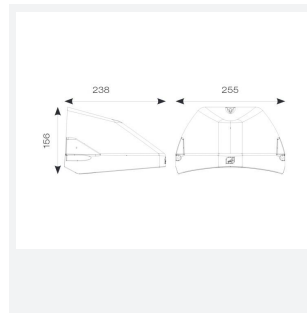

# Wolf Mini

Wolf Mini Wallpack CCT Switch Dim Self-Test  
Code: AWOLF/MINI/SG/DD1/SM3

Category	Bulkheads
Application	Ancillary, Commercial, Healthcare, Hospitality, Industrial, Outdoor, Retail
Specification	Performance

## PRODUCT FEATURES

- Modern, robust die-cast aluminium low glare wall pack suitable for commercial and industrial applications
- Reduced light pollution with 0% upward light distribution, helps with compliance with Dark Skies recommendations
- High efficiency up to 125 Lm/W
- Multiple conduit, 20mm East and West side entries and rear BESA mounting
- Advanced lens technology offers wide distribution for optimum spacing and uniformity; whilst ensuring minimal uplight and light pollution
- Power selectable; offering a choice of 2 outputs, in one luminaire
- Electrostatic paint finish for enhanced corrosion resistance
- Dimmable and Smart options available

GENERAL INFORMATION	
Wattage	4/8W
Lumens Delivered	500/1000lm (4000K)
Lm/W	125lm/W (4000K)
Beam Angle	70/140
CRI	82
CCT	3000/4000K
Input	220/240V
Operating Temp	0°C - 40°C
SDCM	3

TECHNICAL INFORMATION	
Light Source	LED
Colour / Finish	Silver Grey
IP Rating	IP65
Class Protection	1
Internal / External	External
Surface / Recessed / Suspended	Wall
Lumen Depreciation	L80 84,000h
Warranty (Years)	5
CE Mark	Yes
Height	156 mm