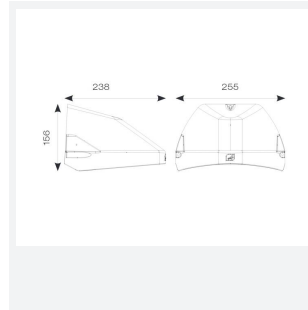

# Wolf Mini

**Category** Bulkheads

**Application** Ancillary, Commercial, Healthcare, Hospitality, Industrial, Outdoor, Retail

**Code:** AWOLF/MINI/SG/DD1/SM3

- Modern, robust die-cast aluminium low glare wall pack suitable for commercial and industrial applications
- Reduced light pollution with 0% upward light distribution, helps with compliance with Dark Skies recommendations
- High efficiency up to 125 Lm/W
- Multiple conduit, 20mm East and West side entries and rear BESA mounting
- Advanced lens technology offers wide distribution for optimum spacing and uniformity; whilst ensuring minimal uplight and light pollution
- Power selectable; offering a choice of 2 outputs, in one luminaire
- Electrostatic paint finish for enhanced corrosion resistance
- Dimmable and Smart options available

## GENERAL INFORMATION

Wattage	4.5/9W
Lumens Delivered	500/1000lm (4000K)
Lm/W	125lm/W (4000K)
Beam Angle	70/140
CRI	82
CCT	3000/4000K
Input	220-240V
Operating Temp	0°C - 40°C
SDCM	3

## TECHNICAL INFORMATION

Light Source	LED
Colour / Finish	Silver Grey
IP Rating	IP65
Class Protection	1
Internal / External	External
Surface / Recessed / Suspended	Wall
Lumen Depreciation	L80 84,000h
Warranty (Years)	5
CE Mark	Yes
Height	156 mm