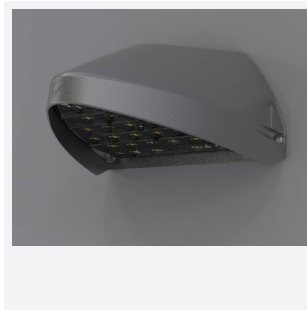

# Wolf Mini

**Category** Bulkheads

**Application** Ancillary, Commercial, Healthcare, Hospitality, Industrial, Outdoor, Retail

**Code:** AWOLF/MINI/SG/DD1/SM3

- Modern, robust die-cast aluminium low glare wall pack suitable for commercial and industrial applications
- Reduced light pollution with 0% upward light distribution, helps with compliance with Dark Skies recommendations
- High efficiency up to 125 Lm/W
- Multiple conduit, 20mm East and West side entries and rear BESA mounting
- Advanced lens technology offers wide distribution for optimum spacing and uniformity; whilst ensuring minimal uplight and light pollution
- Power selectable; offering a choice of 2 outputs, in one luminaire
- Electrostatic paint finish for enhanced corrosion resistance
- Dimmable and Smart options available

## GENERAL INFORMATION

Wattage	4.5/9W
Lumens Delivered	500/1000lm (4000K)
Lm/W	125lm/W (4000K)
Beam Angle	70/140
CRI	82
CCT	3000/4000K
Input	220-240V
Operating Temp	0°C - 40°C
SDCM	3

## TECHNICAL INFORMATION

Light Source	LED
Colour / Finish	Silver Grey
IP Rating	IP65
Class Protection	1
Internal / External	External
Surface / Recessed / Suspended	Wall
Lumen Depreciation	L80 84,000h
Warranty (Years)	5
CE Mark	Yes
Height	156 mm