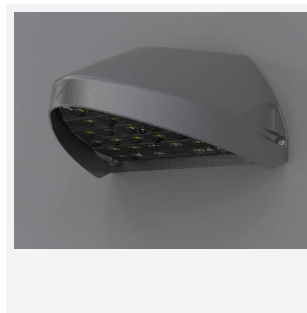

# Wolf Mini

Wolf Mini Wallpack CCT Switch Dim Self-Test  
Code: AWOLF/MINI/SG/DD1/SM3

Category	Bulkheads
Application	Ancillary, Commercial, Healthcare, Hospitality, Industrial, Outdoor, Retail
Specification	Performance

## PRODUCT FEATURES

- Modern, robust die-cast aluminium low glare wall pack suitable for commercial and industrial applications
- Reduced light pollution with 0% upward light distribution, helps with compliance with Dark Skies recommendations
- High efficiency up to 125 Lm/W
- Multiple conduit, 20mm East and West side entries and rear BESA mounting
- Advanced lens technology offers wide distribution for optimum spacing and uniformity; whilst ensuring minimal uplight and light pollution
- Power selectable; offering a choice of 2 outputs, in one luminaire
- Electrostatic paint finish for enhanced corrosion resistance
- Dimmable and Smart options available

GENERAL INFORMATION	
Wattage	4/8W
Lumens Delivered	500/1000lm (4000K)
Lm/W	125lm/W (4000K)
Beam Angle	70/140
CRI	82
CCT	3000/4000K
Input	220/240V
Operating Temp	0°C - 40°C
SDCM	3

TECHNICAL INFORMATION	
Light Source	LED
Colour / Finish	Silver Grey
IP Rating	IP65
Class Protection	1
Internal / External	External
Surface / Recessed / Suspended	Wall
Lumen Depreciation	L80 84,000h
Warranty (Years)	5
CE Mark	Yes
Height	156 mm