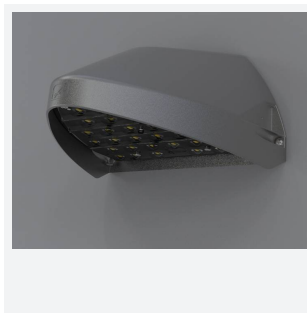

Wolf Mini

Wolf Mini Wallpack CCT Switch Dim DALI-
Code: AWOLF/MINI/SG/DD1/DM3

| | |
|---------------|---|
| Category | Bulkheads |
| Application | Ancillary, Commercial, Healthcare, Hospitality, Industrial, Outdoor, Retail |
| Specification | Performance |

PRODUCT FEATURES

- Modern, robust die-cast aluminium low glare wall pack suitable for commercial and industrial applications
- Reduced light pollution with 0% upward light distribution, helps with compliance with Dark Skies recommendations
- High efficiency up to 125 Lm/W
- Multiple conduit, 20mm East and West side entries and rear BESA mounting
- Advanced lens technology offers wide distribution for optimum spacing and uniformity; whilst ensuring minimal uplight and light pollution
- Power selectable; offering a choice of 2 outputs, in one luminaire
- Electrostatic paint finish for enhanced corrosion resistance
- Dimmable and Smart options available

| TECHNICAL INFORMATION | |
|--------------------------------|-------------|
| Light Source | LED |
| Colour / Finish | Silver Grey |
| IP Rating | IP65 |
| Class Protection | 1 |
| Internal / External | External |
| Surface / Recessed / Suspended | Wall |
| Lumen Depreciation | L80 84,000h |
| Warranty (Years) | 5 |
| CE Mark | Yes |
| Height | 156 mm |