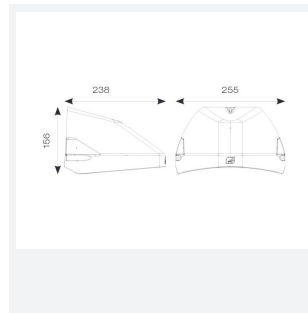

# Wolf Mini

**Category** Bulkheads

**Application** Ancillary, Commercial, Healthcare, Hospitality, Industrial, Outdoor, Retail

**Code:** AWOLF/MINI/SG/DD1/DM3

- Modern, robust die-cast aluminium low glare wall pack suitable for commercial and industrial applications
- Reduced light pollution with 0% upward light distribution, helps with compliance with Dark Skies recommendations
- High efficiency up to 125 Lm/W
- Multiple conduit, 20mm East and West side entries and rear BESA mounting
- Advanced lens technology offers wide distribution for optimum spacing and uniformity; whilst ensuring minimal uplight and light pollution
- Power selectable; offering a choice of 2 outputs, in one luminaire
- Electrostatic paint finish for enhanced corrosion resistance
- Dimmable and Smart options available

## GENERAL INFORMATION

Wattage	4.5/9W
Lumens Delivered	500/1000lm (4000K)
Lm/W	125lm/W (4000K)
Beam Angle	70/140
CRI	82
CCT	3000/4000K
Input	220-240V
Operating Temp	0°C - 40°C
SDCM	3

## TECHNICAL INFORMATION

Light Source	LED
Colour / Finish	Silver Grey
IP Rating	IP65
Class Protection	1
Internal / External	External
Surface / Recessed / Suspended	Wall
Lumen Depreciation	L80 84,000h
Warranty (Years)	5
CE Mark	Yes
Height	156 mm