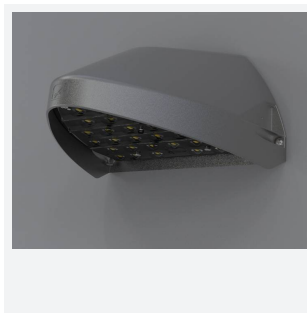

# Wolf Mini

**Category** Bulkheads

**Application** Ancillary, Commercial, Healthcare, Hospitality, Industrial, Outdoor, Retail

**Code:** AWOLF/MINI/SG/DD1/DM3

- Modern, robust die-cast aluminium low glare wall pack suitable for commercial and industrial applications
- Reduced light pollution with 0% upward light distribution, helps with compliance with Dark Skies recommendations
- High efficiency up to 125 Lm/W
- Multiple conduit, 20mm East and West side entries and rear BESA mounting
- Advanced lens technology offers wide distribution for optimum spacing and uniformity; whilst ensuring minimal uplight and light pollution
- Power selectable; offering a choice of 2 outputs, in one luminaire
- Electrostatic paint finish for enhanced corrosion resistance
- Dimmable and Smart options available

## GENERAL INFORMATION

Wattage	4.5/9W
Lumens Delivered	500/1000lm (4000K)
Lm/W	125lm/W (4000K)
Beam Angle	70/140
CRI	82
CCT	3000/4000K
Input	220-240V
Operating Temp	0°C - 40°C
SDCM	3

## TECHNICAL INFORMATION

Light Source	LED
Colour / Finish	Silver Grey
IP Rating	IP65
Class Protection	1
Internal / External	External
Surface / Recessed / Suspended	Wall
Lumen Depreciation	L80 84,000h
Warranty (Years)	5
CE Mark	Yes
Height	156 mm