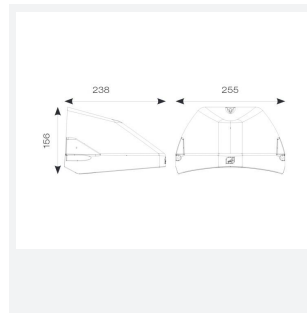

Wolf Mini

Wolf Mini Wallpack CCT Switch Dim DALI-
Code: AWOLF/MINI/SG/DD1/DM3

| | |
|---------------|---|
| Category | Bulkheads |
| Application | Ancillary, Commercial, Healthcare, Hospitality, Industrial, Outdoor, Retail |
| Specification | Performance |

PRODUCT FEATURES

- Modern, robust die-cast aluminium low glare wall pack suitable for commercial and industrial applications
- Reduced light pollution with 0% upward light distribution, helps with compliance with Dark Skies recommendations
- High efficiency up to 125 Lm/W
- Multiple conduit, 20mm East and West side entries and rear BESA mounting
- Advanced lens technology offers wide distribution for optimum spacing and uniformity; whilst ensuring minimal uplight and light pollution
- Power selectable; offering a choice of 2 outputs, in one luminaire
- Electrostatic paint finish for enhanced corrosion resistance
- Dimmable and Smart options available

| TECHNICAL INFORMATION | |
|--------------------------------|-------------|
| Light Source | LED |
| Colour / Finish | Silver Grey |
| IP Rating | IP65 |
| Class Protection | 1 |
| Internal / External | External |
| Surface / Recessed / Suspended | Wall |
| Lumen Depreciation | L80 84,000h |
| Warranty (Years) | 5 |
| CE Mark | Yes |
| Height | 156 mm |