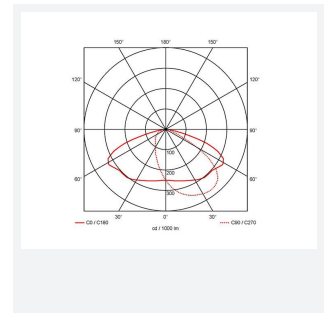

# Wolf Mini

**Category** Bulkheads

**Application** Ancillary, Commercial, Healthcare, Hospitality, Industrial, Outdoor, Retail

**Code:** AWOLF/MINI/SG/DD1/DM3

- Modern, robust die-cast aluminium low glare wall pack suitable for commercial and industrial applications
- Reduced light pollution with 0% upward light distribution, helps with compliance with Dark Skies recommendations
- High efficiency up to 125 Lm/W
- Multiple conduit, 20mm East and West side entries and rear BESA mounting
- Advanced lens technology offers wide distribution for optimum spacing and uniformity; whilst ensuring minimal uplight and light pollution
- Power selectable; offering a choice of 2 outputs, in one luminaire
- Electrostatic paint finish for enhanced corrosion resistance
- Dimmable and Smart options available

## GENERAL INFORMATION

Wattage	4.5/9W
Lumens Delivered	500/1000lm (4000K)
Lm/W	125lm/W (4000K)
Beam Angle	70/140
CRI	82
CCT	3000/4000K
Input	220-240V
Operating Temp	0°C - 40°C
SDCM	3

## TECHNICAL INFORMATION

Light Source	LED
Colour / Finish	Silver Grey
IP Rating	IP65
Class Protection	1
Internal / External	External
Surface / Recessed / Suspended	Wall
Lumen Depreciation	L80 84,000h
Warranty (Years)	5
CE Mark	Yes
Height	156 mm