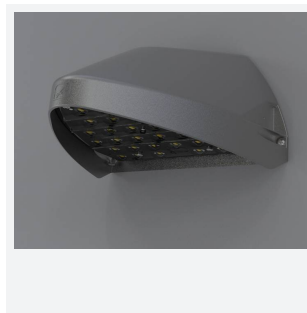

# Wolf Mini

Wolf Mini Wallpack CCT Black  
Code: AWOLF/MINI/BLK

Category	Bulkheads
Application	Ancillary, Commercial, Healthcare, Hospitality, Industrial, Outdoor, Retail
Specification	Performance

## PRODUCT FEATURES

- Modern, robust die-cast aluminium low glare wall pack suitable for commercial and industrial applications
- Reduced light pollution with 0% upward light distribution, helps with compliance with Dark Skies recommendations
- High efficiency up to 125 Lm/W
- Multiple conduit, 20mm East and West side entries and rear BESA mounting
- Advanced lens technology offers wide distribution for optimum spacing and uniformity; whilst ensuring minimal uplight and light pollution
- Power selectable; offering a choice of 2 outputs, in one luminaire
- Electrostatic paint finish for enhanced corrosion resistance
- Dimmable and Smart options available

GENERAL INFORMATION	
Wattage	4/8W
Lumens Delivered	500/1000lm (4000K)
Lm/W	125lm/W (4000K)
Beam Angle	70/140
CRI	82
CCT	3000/4000K
Input	220/240V
Operating Temp	-20°C - 40°C
SDCM	3
Product Weight without Packaging	1.841 kg

TECHNICAL INFORMATION	
Light Source	LED
Colour / Finish	Black
IP Rating	IP65
Class Protection	1
Internal / External	External
Surface / Recessed / Suspended	Wall
Lumen Depreciation	L80 84,000h
Warranty (Years)	5
CE Mark	Yes
Height	156 mm