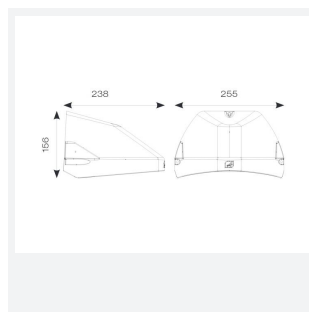

Wolf Mini

Wolf Mini Wallpack CCT Black
Code: AWOLF/MINI/BLK

Category	Bulkheads
Application	Ancillary, Commercial, Healthcare, Hospitality, Industrial, Outdoor, Retail
Specification	Performance

PRODUCT FEATURES

- Modern, robust die-cast aluminium low glare wall pack suitable for commercial and industrial applications
- Reduced light pollution with 0% upward light distribution, helps with compliance with Dark Skies recommendations
- High efficiency up to 125 Lm/W
- Multiple conduit, 20mm East and West side entries and rear BESA mounting
- Advanced lens technology offers wide distribution for optimum spacing and uniformity; whilst ensuring minimal uplight and light pollution
- Power selectable; offering a choice of 2 outputs, in one luminaire
- Electrostatic paint finish for enhanced corrosion resistance
- Dimmable and Smart options available

GENERAL INFORMATION

Wattage	4.5W / 8W
Lumens Delivered	500lm / 1000lm (4000K)
Lm/W	125lm/W (4000K)
Beam Angle	70/140
CRI	82
CCT	3000/4000K
Input	220-240V
Operating Temp	-20°C - 40°C
SDCM	3
Product Weight without Packaging	1.78 kg

TECHNICAL INFORMATION

Light Source	LED
Colour / Finish	Black
IP Rating	IP65
Class Protection	1
Internal / External	External
Surface / Recessed / Suspended	Wall
Lumen Depreciation	L80 84,000h
Warranty (Years)	5
CE Mark	Yes
Height	156 mm