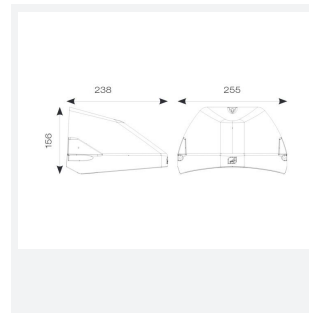

## PRODUCT FEATURES

- Modern, robust die-cast aluminium low glare wall pack suitable for commercial and industrial applications
- Reduced light pollution with 0% upward light distribution, helps with compliance with Dark Skies recommendations
- High efficiency up to 125 Lm/W
- Multiple conduit, 20mm East and West side entries and rear BESA mounting
- Advanced lens technology offers wide distribution for optimum spacing and uniformity; whilst ensuring minimal uplight and light pollution
- Power selectable; offering a choice of 2 outputs, in one luminaire
- Electrostatic paint finish for enhanced corrosion resistance
- Dimmable and Smart options available

GENERAL INFORMATION	
Wattage	4/8W
Lumens Delivered	500/1000lm (4000K)
Lm/W	125lm/W (4000K)
Beam Angle	70/140
CRI	82
CCT	3000/4000K
Input	220-240V
Operating Temp	-20°C - 40°C
SDCM	3
Product Weight without Packaging	1.841 kg

TECHNICAL INFORMATION	
Light Source	LED
Colour / Finish	Black
IP Rating	IP65
Class Protection	1
Internal / External	External
Surface / Recessed / Suspended	Wall
Lumen Depreciation	L80 84,000h
Warranty (Years)	5
CE Mark	Yes
Height	156 mm