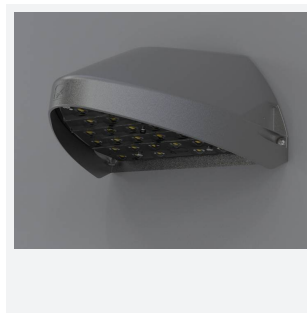

# Wolf Mini

Wolf Mini Wallpack CCT Black  
Code: AWOLF/MINI/BLK

Category	Bulkheads
Application	Ancillary, Commercial, Healthcare, Hospitality, Industrial, Outdoor, Retail
Specification	Performance

## PRODUCT FEATURES

- Modern, robust die-cast aluminium low glare wall pack suitable for commercial and industrial applications
- Reduced light pollution with 0% upward light distribution, helps with compliance with Dark Skies recommendations
- High efficiency up to 125 Lm/W
- Multiple conduit, 20mm East and West side entries and rear BESA mounting
- Advanced lens technology offers wide distribution for optimum spacing and uniformity; whilst ensuring minimal uplight and light pollution
- Power selectable; offering a choice of 2 outputs, in one luminaire
- Electrostatic paint finish for enhanced corrosion resistance
- Dimmable and Smart options available

GENERAL INFORMATION	
Wattage	4/8W
Lumens Delivered	500/1000lm (4000K)
Lm/W	125lm/W (4000K)
Beam Angle	70/140
CRI	82
CCT	3000/4000K
Input	220-240V
Operating Temp	-20°C - 40°C
SDCM	3
Product Weight without Packaging	1.841 kg

TECHNICAL INFORMATION	
Light Source	LED
Colour / Finish	Black
IP Rating	IP65
Class Protection	1
Internal / External	External
Surface / Recessed / Suspended	Wall
Lumen Depreciation	L80 84,000h
Warranty (Years)	5
CE Mark	Yes
Height	156 mm