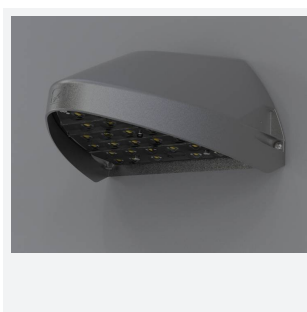

Wolf Mini

Wolf Mini Wallpack CCT Black
Code: AWOLF/MINI/BLK

Category	Bulkheads
Application	Ancillary, Commercial, Healthcare, Hospitality, Industrial, Outdoor, Retail
Specification	Performance

PRODUCT FEATURES

- Modern, robust die-cast aluminium low glare wall pack suitable for commercial and industrial applications
- Reduced light pollution with 0% upward light distribution, helps with compliance with Dark Skies recommendations
- High efficiency up to 125 Lm/W
- Multiple conduit, 20mm East and West side entries and rear BESA mounting
- Advanced lens technology offers wide distribution for optimum spacing and uniformity; whilst ensuring minimal uplight and light pollution
- Power selectable; offering a choice of 2 outputs, in one luminaire
- Electrostatic paint finish for enhanced corrosion resistance
- Dimmable and Smart options available

GENERAL INFORMATION

Wattage	4.5W / 8W
Lumens Delivered	500lm / 1000lm (4000K)
Lm/W	125lm/W (4000K)
Beam Angle	70/140
CRI	82
CCT	3000/4000K
Input	220-240V
Operating Temp	-20°C - 40°C
SDCM	3
Product Weight without Packaging	1.78 kg

TECHNICAL INFORMATION

Light Source	LED
Colour / Finish	Black
IP Rating	IP65
Class Protection	1
Internal / External	External
Surface / Recessed / Suspended	Wall
Lumen Depreciation	L80 84,000h
Warranty (Years)	5
CE Mark	Yes
Height	156 mm