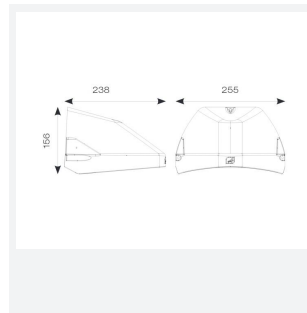

## PRODUCT FEATURES

- Modern, robust die-cast aluminium low glare wall pack suitable for commercial and industrial applications
- Reduced light pollution with 0% upward light distribution, helps with compliance with Dark Skies recommendations
- High efficiency up to 125 Lm/W
- Multiple conduit, 20mm East and West side entries and rear BESA mounting
- Advanced lens technology offers wide distribution for optimum spacing and uniformity; whilst ensuring minimal uplight and light pollution
- Power selectable; offering a choice of 2 outputs, in one luminaire
- Electrostatic paint finish for enhanced corrosion resistance
- Dimmable and Smart options available

GENERAL INFORMATION	
Wattage	4/8W
Lumens Delivered	500/1000lm (4000K)
Lm/W	125lm/W (4000K)
Beam Angle	70/140
CRI	82
CCT	3000/4000K
Input	220/240V
Operating Temp	-20°C - 40°C
SDCM	3
Product Weight without Packaging	1.841 kg

TECHNICAL INFORMATION	
Light Source	LED
Colour / Finish	Black
IP Rating	IP65
Class Protection	1
Internal / External	External
Surface / Recessed / Suspended	Wall
Lumen Depreciation	L80 84,000h
Warranty (Years)	5
CE Mark	Yes
Height	156 mm