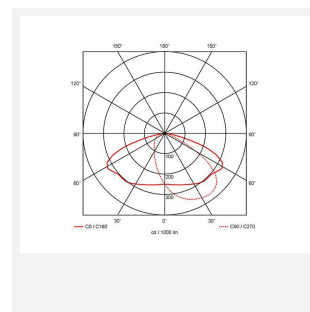

PRODUCT FEATURES

- Modern, robust die-cast aluminium low glare wall pack suitable for commercial and industrial applications
- Reduced light pollution with 0% upward light distribution, helps with compliance with Dark Skies recommendations
- High efficiency up to 125 Lm/W
- Multiple conduit, 20mm East and West side entries and rear BESA mounting
- Advanced lens technology offers wide distribution for optimum spacing and uniformity; whilst ensuring minimal uplight and light pollution
- Power selectable; offering a choice of 2 outputs, in one luminaire
- Electrostatic paint finish for enhanced corrosion resistance
- Dimmable and Smart options available

GENERAL INFORMATION

Wattage	4.5W / 8W
Lumens Delivered	500lm / 1000lm (4000K)
Lm/W	125lm/W (4000K)
Beam Angle	70/140
CRI	82
CCT	3000/4000K
Input	220-240V
Operating Temp	-20°C - 40°C
SDCM	3
Product Weight without Packaging	1.78 kg

TECHNICAL INFORMATION

Light Source	LED
Colour / Finish	Black
IP Rating	IP65
Class Protection	1
Internal / External	External
Surface / Recessed / Suspended	Wall
Lumen Depreciation	L80 84,000h
Warranty (Years)	5
CE Mark	Yes
Height	156 mm