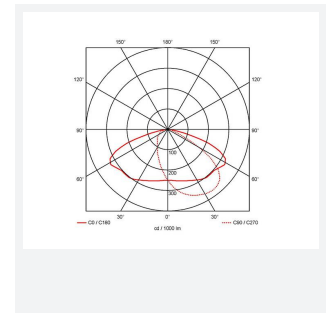

PRODUCT FEATURES

- Modern, robust die-cast aluminium low glare wall pack suitable for commercial and industrial applications
- Reduced light pollution with 0% upward light distribution, helps with compliance with Dark Skies recommendations
- High efficiency up to 125 Lm/W
- Multiple conduit, 20mm East and West side entries and rear BESA mounting
- Advanced lens technology offers wide distribution for optimum spacing and uniformity; whilst ensuring minimal uplight and light pollution
- Power selectable; offering a choice of 2 outputs, in one luminaire
- Electrostatic paint finish for enhanced corrosion resistance
- Dimmable and Smart options available

GENERAL INFORMATION	
Wattage	4/8W
Lumens Delivered	500/1000lm (4000K)
Lm/W	125lm/W (4000K)
Beam Angle	70/140
CRI	82
CCT	3000/4000K
Input	220-240V
Operating Temp	-20°C - 40°C
SDCM	3
Product Weight without Packaging	1.841 kg

TECHNICAL INFORMATION	
Light Source	LED
Colour / Finish	Black
IP Rating	IP65
Class Protection	1
Internal / External	External
Surface / Recessed / Suspended	Wall
Lumen Depreciation	L80 84,000h
Warranty (Years)	5
CE Mark	Yes
Height	156 mm