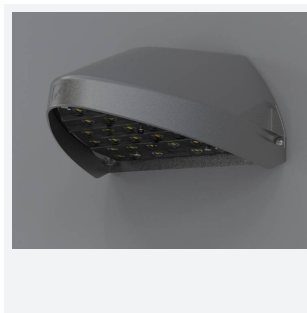

Wolf Mini

Wolf Mini Wallpack CCT Photocell Black
Code: AWOLF/MINI/BLK/PC

Category	Bulkheads
Application	Ancillary, Commercial, Healthcare, Hospitality, Industrial, Outdoor, Retail
Specification	Performance

- Modern, robust die-cast aluminium low glare wall pack suitable for commercial and industrial applications
- Reduced light pollution with 0% upward light distribution, helps with compliance with Dark Skies recommendations
- High efficiency up to 125 Lm/W
- Multiple conduit, 20mm East and West side entries and rear BESA mounting
- Advanced lens technology offers wide distribution for optimum spacing and uniformity; whilst ensuring minimal uplight and light pollution
- Power selectable; offering a choice of 2 outputs, in one luminaire
- Electrostatic paint finish for enhanced corrosion resistance
- Dimmable and Smart options available

GENERAL INFORMATION

Wattage	4.5/8W
Lumens Delivered	500/1000lm (4000K)
Lm/W	125lm/W (4000K)
Beam Angle	70/140
CRI	82
CCT	3000/4000K
Input	220-240V
Operating Temp	-20°C - 40°C
SDCM	3
Product Weight without Packaging	2.15 kg

TECHNICAL INFORMATION

Light Source	LED
Colour / Finish	Black
IP Rating	IP65
Class Protection	1
Internal / External	External
Surface / Recessed / Suspended	Wall
Lumen Depreciation	L80 84,000h
Warranty (Years)	5
CE Mark	Yes
Height	156 mm