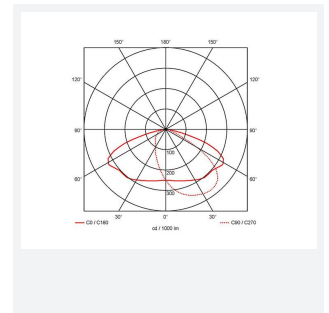

- Modern, robust die-cast aluminium low glare wall pack suitable for commercial and industrial applications
- Reduced light pollution with 0% upward light distribution, helps with compliance with Dark Skies recommendations
- High efficiency up to 125 Lm/W
- Multiple conduit, 20mm East and West side entries and rear BESA mounting
- Advanced lens technology offers wide distribution for optimum spacing and uniformity; whilst ensuring minimal uplight and light pollution
- Power selectable; offering a choice of 2 outputs, in one luminaire
- Electrostatic paint finish for enhanced corrosion resistance
- Dimmable and Smart options available

GENERAL INFORMATION

Wattage	4.5/8W
Lumens Delivered	500/1000lm (4000K)
Lm/W	125lm/W (4000K)
Beam Angle	70/140
CRI	82
CCT	3000/4000K
Input	220-240V
Operating Temp	-20°C - 40°C
SDCM	3
Product Weight without Packaging	2.15 kg

TECHNICAL INFORMATION

Light Source	LED
Colour / Finish	Black
IP Rating	IP65
Class Protection	1
Internal / External	External
Surface / Recessed / Suspended	Wall
Lumen Depreciation	L80 84,000h
Warranty (Years)	5
CE Mark	Yes
Height	156 mm