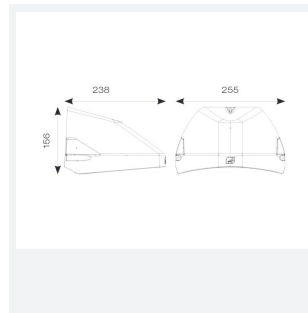

PRODUCT FEATURES

- Modern, robust die-cast aluminium low glare wall pack suitable for commercial and industrial applications
- Reduced light pollution with 0% upward light distribution, helps with compliance with Dark Skies recommendations
- High efficiency up to 125 Lm/W
- Multiple conduit, 20mm East and West side entries and rear BESA mounting
- Advanced lens technology offers wide distribution for optimum spacing and uniformity; whilst ensuring minimal uplight and light pollution
- Power selectable; offering a choice of 2 outputs, in one luminaire
- Electrostatic paint finish for enhanced corrosion resistance
- Dimmable and Smart options available

GENERAL INFORMATION	
Wattage	4/8W
Lumens Delivered	500/1000lm (4000K)
Lm/W	125lm/W (4000K)
Beam Angle	70/140
CRI	82
CCT	3000/4000K
Input	220/240V
Operating Temp	-20°C - 40°C
SDCM	3
Product Weight without Packaging	2.15 kg