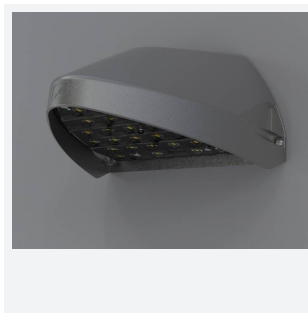

Wolf Mini

Wolf Mini Wallpack CCT Photocell Black
Code: AWOLF/MINI/BLK/PC

Category	Bulkheads
Application	Ancillary, Commercial, Healthcare, Hospitality, Industrial, Outdoor, Retail
Specification	Performance

PRODUCT FEATURES

- Modern, robust die-cast aluminium low glare wall pack suitable for commercial and industrial applications
- Reduced light pollution with 0% upward light distribution, helps with compliance with Dark Skies recommendations
- High efficiency up to 125 Lm/W
- Multiple conduit, 20mm East and West side entries and rear BESA mounting
- Advanced lens technology offers wide distribution for optimum spacing and uniformity; whilst ensuring minimal uplight and light pollution
- Power selectable; offering a choice of 2 outputs, in one luminaire
- Electrostatic paint finish for enhanced corrosion resistance
- Dimmable and Smart options available

GENERAL INFORMATION	
Wattage	4/8W
Lumens Delivered	500/1000lm (4000K)
Lm/W	125lm/W (4000K)
Beam Angle	70/140
CRI	82
CCT	3000/4000K
Input	220/240V
Operating Temp	-20°C - 40°C
SDCM	3
Product Weight without Packaging	2.15 kg

TECHNICAL INFORMATION	
Light Source	LED
Colour / Finish	Black
IP Rating	IP65
Class Protection	1
Internal / External	External
Surface / Recessed / Suspended	Wall
Lumen Depreciation	L80 84,000h
Warranty (Years)	5
CE Mark	Yes