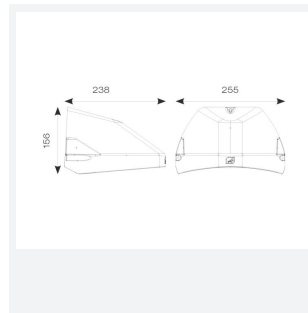

- Modern, robust die-cast aluminium low glare wall pack suitable for commercial and industrial applications
- Reduced light pollution with 0% upward light distribution, helps with compliance with Dark Skies recommendations
- High efficiency up to 125 Lm/W
- Multiple conduit, 20mm East and West side entries and rear BESA mounting
- Advanced lens technology offers wide distribution for optimum spacing and uniformity; whilst ensuring minimal uplight and light pollution
- Power selectable; offering a choice of 2 outputs, in one luminaire
- Electrostatic paint finish for enhanced corrosion resistance
- Dimmable and Smart options available

GENERAL INFORMATION

Wattage	4.5/8W
Lumens Delivered	500/1000lm (4000K)
Lm/W	125lm/W (4000K)
Beam Angle	70/140
CRI	82
CCT	3000/4000K
Input	220-240V
Operating Temp	-20°C - 40°C
SDCM	3
Product Weight without Packaging	2.15 kg

TECHNICAL INFORMATION

Light Source	LED
Colour / Finish	Black
IP Rating	IP65
Class Protection	1
Internal / External	External
Surface / Recessed / Suspended	Wall
Lumen Depreciation	L80 84,000h
Warranty (Years)	5
CE Mark	Yes
Height	156 mm