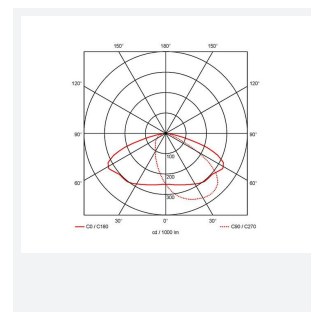

PRODUCT FEATURES

- Modern, robust die-cast aluminium low glare wall pack suitable for commercial and industrial applications
- Reduced light pollution with 0% upward light distribution, helps with compliance with Dark Skies recommendations
- High efficiency up to 125 Lm/W
- Multiple conduit, 20mm East and West side entries and rear BESA mounting
- Advanced lens technology offers wide distribution for optimum spacing and uniformity; whilst ensuring minimal uplight and light pollution
- Power selectable; offering a choice of 2 outputs, in one luminaire
- Electrostatic paint finish for enhanced corrosion resistance
- Dimmable and Smart options available

GENERAL INFORMATION

Wattage	8W
Lumens Delivered	500lm / 1000lm (4000K)
Lm/W	125lm/W (4000K)
Beam Angle	70/140
CRI	82
CCT	3000/4000K
Input	220-240V
Operating Temp	-20°C - 40°C
SDCM	3
Product Weight without Packaging	1.891 kg

TECHNICAL INFORMATION

Light Source	LED
Colour / Finish	Black
IP Rating	IP65
Class Protection	1
Internal / External	External
Surface / Recessed / Suspended	Wall
Lumen Depreciation	L80 84,000h
Warranty (Years)	5
CE Mark	Yes
Height	156 mm