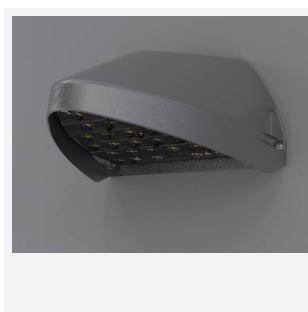

# Wolf Mini

Wolf Mini Wallpack CCT OCTO Black  
Code: AWOLF/MINI/BLK/OCTO

<b>Category</b>	Bulkheads
<b>Application</b>	Ancillary, Commercial, Healthcare, Hospitality, Industrial, Outdoor, Retail
<b>Specification</b>	Performance

## PRODUCT FEATURES

- Modern, robust die-cast aluminium low glare wall pack suitable for commercial and industrial applications
- Reduced light pollution with 0% upward light distribution, helps with compliance with Dark Skies recommendations
- High efficiency up to 125 Lm/W
- Multiple conduit, 20mm East and West side entries and rear BESA mounting
- Advanced lens technology offers wide distribution for optimum spacing and uniformity; whilst ensuring minimal uplight and light pollution
- Power selectable; offering a choice of 2 outputs, in one luminaire
- Electrostatic paint finish for enhanced corrosion resistance
- Dimmable and Smart options available

### GENERAL INFORMATION

Wattage	8W
Lumens Delivered	500lm / 1000lm (4000K)
Lm/W	125lm/W (4000K)
Beam Angle	70/140
CRI	82
CCT	3000/4000K
Input	220-240V
Operating Temp	-20°C - 40°C
SDCM	3
Product Weight without Packaging	1.891 kg

### TECHNICAL INFORMATION

Light Source	LED
Colour / Finish	Black
IP Rating	IP65
Class Protection	1
Internal / External	External
Surface / Recessed / Suspended	Wall
Lumen Depreciation	L80 84,000h
Warranty (Years)	5
CE Mark	Yes
Height	156 mm