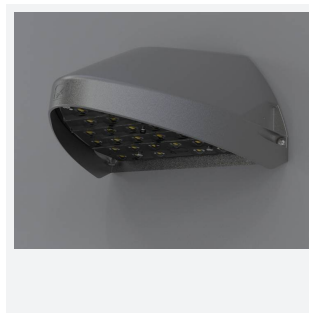

Wolf Mini

Wolf Mini Wallpack CCT OCTO Black
Code: AWOLF/MINI/BLK/OCTO

Category	Bulkheads
Application	Ancillary, Commercial, Healthcare, Hospitality, Industrial, Outdoor, Retail
Specification	Performance

PRODUCT FEATURES

- Modern, robust die-cast aluminium low glare wall pack suitable for commercial and industrial applications
- Reduced light pollution with 0% upward light distribution, helps with compliance with Dark Skies recommendations
- High efficiency up to 125 Lm/W
- Multiple conduit, 20mm East and West side entries and rear BESA mounting
- Advanced lens technology offers wide distribution for optimum spacing and uniformity; whilst ensuring minimal uplight and light pollution
- Power selectable; offering a choice of 2 outputs, in one luminaire
- Electrostatic paint finish for enhanced corrosion resistance
- Dimmable and Smart options available

GENERAL INFORMATION	
Wattage	4/8W
Lumens Delivered	500/1000lm (4000K)
Lm/W	125lm/W (4000K)
Beam Angle	70/140
CRI	82
CCT	3000/4000K
Input	220/240V
Operating Temp	-20°C - 40°C
SDCM	3
Product Weight without Packaging	1.891 kg

TECHNICAL INFORMATION	
Light Source	LED
Colour / Finish	Black
IP Rating	IP65
Class Protection	1
Internal / External	External
Surface / Recessed / Suspended	Wall
Lumen Depreciation	L80 84,000h
Warranty (Years)	5
CE Mark	Yes
Height	156 mm