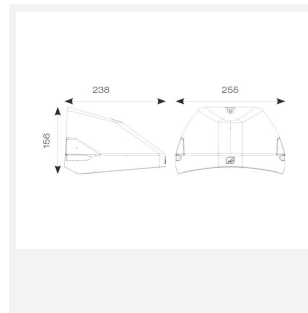

Wolf Mini

Wolf Mini Wallpack CCT OCTO Black
Code: AWOLF/MINI/BLK/OCTO

Category	Bulkheads
Application	Ancillary, Commercial, Healthcare, Hospitality, Industrial, Outdoor, Retail
Specification	Performance

PRODUCT FEATURES

- Modern, robust die-cast aluminium low glare wall pack suitable for commercial and industrial applications
- Reduced light pollution with 0% upward light distribution, helps with compliance with Dark Skies recommendations
- High efficiency up to 125 Lm/W
- Multiple conduit, 20mm East and West side entries and rear BESA mounting
- Advanced lens technology offers wide distribution for optimum spacing and uniformity; whilst ensuring minimal uplight and light pollution
- Power selectable; offering a choice of 2 outputs, in one luminaire
- Electrostatic paint finish for enhanced corrosion resistance
- Dimmable and Smart options available

GENERAL INFORMATION	
Wattage	4/8W
Lumens Delivered	500/1000lm (4000K)
Lm/W	125lm/W (4000K)
Beam Angle	70/140
CRI	82
CCT	3000/4000K
Input	220/240V
Operating Temp	-20°C - 40°C
SDCM	3
Product Weight without Packaging	1.891 kg

TECHNICAL INFORMATION	
Light Source	LED
Colour / Finish	Black
IP Rating	IP65
Class Protection	1
Internal / External	External
Surface / Recessed / Suspended	Wall
Lumen Depreciation	L80 84,000h
Warranty (Years)	5
CE Mark	Yes
Height	156 mm