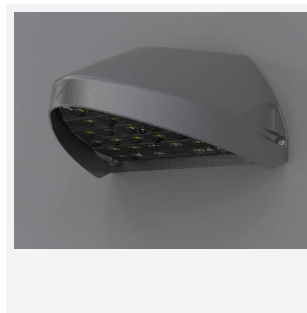

# Wolf Mini

Wolf Mini Wallpack CCT OCTO Black  
Code: AWOLF/MINI/BLK/OCTO

Category	Bulkheads
Application	Ancillary, Commercial, Healthcare, Hospitality, Industrial, Outdoor, Retail
Specification	Performance

## PRODUCT FEATURES

- Modern, robust die-cast aluminium low glare wall pack suitable for commercial and industrial applications
- Reduced light pollution with 0% upward light distribution, helps with compliance with Dark Skies recommendations
- High efficiency up to 125 Lm/W
- Multiple conduit, 20mm East and West side entries and rear BESA mounting
- Advanced lens technology offers wide distribution for optimum spacing and uniformity; whilst ensuring minimal uplight and light pollution
- Power selectable; offering a choice of 2 outputs, in one luminaire
- Electrostatic paint finish for enhanced corrosion resistance
- Dimmable and Smart options available

GENERAL INFORMATION	
Wattage	4/8W
Lumens Delivered	500/1000lm (4000K)
Lm/W	125lm/W (4000K)
Beam Angle	70/140
CRI	82
CCT	3000/4000K
Input	220-240V
Operating Temp	-20°C - 40°C
SDCM	3
Product Weight without Packaging	1.891 kg

TECHNICAL INFORMATION	
Light Source	LED
Colour / Finish	Black
IP Rating	IP65
Class Protection	1
Internal / External	External
Surface / Recessed / Suspended	Wall
Lumen Depreciation	L80 84,000h
Warranty (Years)	5
CE Mark	Yes
Height	156 mm