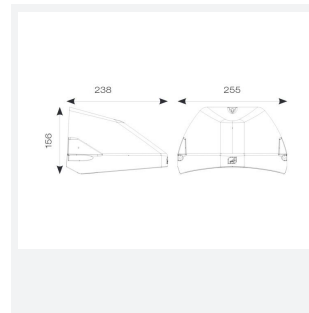

# Wolf Mini

Wolf Mini Wallpack CCT OCTO Black  
Code: AWOLF/MINI/BLK/OCTO

Category	Bulkheads
Application	Ancillary, Commercial, Healthcare, Hospitality, Industrial, Outdoor, Retail
Specification	Performance

## PRODUCT FEATURES

- Modern, robust die-cast aluminium low glare wall pack suitable for commercial and industrial applications
- Reduced light pollution with 0% upward light distribution, helps with compliance with Dark Skies recommendations
- High efficiency up to 125 Lm/W
- Multiple conduit, 20mm East and West side entries and rear BESA mounting
- Advanced lens technology offers wide distribution for optimum spacing and uniformity; whilst ensuring minimal uplight and light pollution
- Power selectable; offering a choice of 2 outputs, in one luminaire
- Electrostatic paint finish for enhanced corrosion resistance
- Dimmable and Smart options available

GENERAL INFORMATION	
Wattage	4/8W
Lumens Delivered	500/1000lm (4000K)
Lm/W	125lm/W (4000K)
Beam Angle	70/140
CRI	82
CCT	3000/4000K
Input	220-240V
Operating Temp	-20°C - 40°C
SDCM	3
Product Weight without Packaging	1.891 kg

TECHNICAL INFORMATION	
Light Source	LED
Colour / Finish	Black
IP Rating	IP65
Class Protection	1
Internal / External	External
Surface / Recessed / Suspended	Wall
Lumen Depreciation	L80 84,000h
Warranty (Years)	5
CE Mark	Yes
Height	156 mm