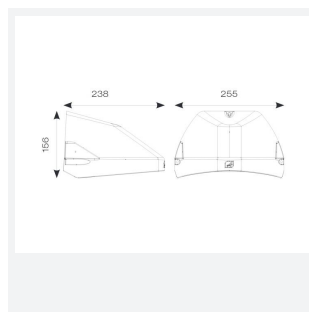

# Wolf Mini

Wolf Mini Wallpack CCT OCTO Black  
Code: AWOLF/MINI/BLK/OCTO

<b>Category</b>	Bulkheads
<b>Application</b>	Ancillary, Commercial, Healthcare, Hospitality, Industrial, Outdoor, Retail
<b>Specification</b>	Performance

## PRODUCT FEATURES

- Modern, robust die-cast aluminium low glare wall pack suitable for commercial and industrial applications
- Reduced light pollution with 0% upward light distribution, helps with compliance with Dark Skies recommendations
- High efficiency up to 125 Lm/W
- Multiple conduit, 20mm East and West side entries and rear BESA mounting
- Advanced lens technology offers wide distribution for optimum spacing and uniformity; whilst ensuring minimal uplight and light pollution
- Power selectable; offering a choice of 2 outputs, in one luminaire
- Electrostatic paint finish for enhanced corrosion resistance
- Dimmable and Smart options available

### GENERAL INFORMATION

Wattage	8W
Lumens Delivered	500lm / 1000lm (4000K)
Lm/W	125lm/W (4000K)
Beam Angle	70/140
CRI	82
CCT	3000/4000K
Input	220-240V
Operating Temp	-20°C - 40°C
SDCM	3
Product Weight without Packaging	1.891 kg

### TECHNICAL INFORMATION

Light Source	LED
Colour / Finish	Black
IP Rating	IP65
Class Protection	1
Internal / External	External
Surface / Recessed / Suspended	Wall
Lumen Depreciation	L80 84,000h
Warranty (Years)	5
CE Mark	Yes
Height	156 mm