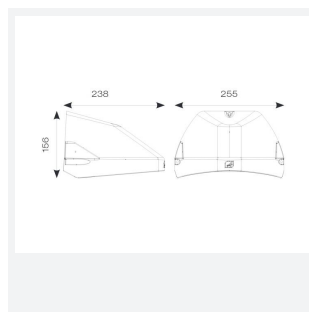

Wolf Mini

Wolf Mini Wallpack CCT OCTO Self-Test
Code: AWOLF/MINI/BLK/OCTO/SM3

Category	Bulkheads
Application	Ancillary, Commercial, Healthcare, Hospitality, Industrial, Outdoor, Retail
Specification	Performance

PRODUCT FEATURES

- Modern, robust die-cast aluminium low glare wall pack suitable for commercial and industrial applications
- Reduced light pollution with 0% upward light distribution, helps with compliance with Dark Skies recommendations
- High efficiency up to 125 Lm/W
- Multiple conduit, 20mm East and West side entries and rear BESA mounting
- Advanced lens technology offers wide distribution for optimum spacing and uniformity; whilst ensuring minimal uplight and light pollution
- Power selectable; offering a choice of 2 outputs, in one luminaire
- Electrostatic paint finish for enhanced corrosion resistance
- Dimmable and Smart options available

GENERAL INFORMATION

Wattage	4/8W
Lumens Delivered	500/1000lm (4000K)
Lm/W	125lm/W (4000K)
Beam Angle	70/140
CRI	82
CCT	3000/4000K
Input	220/240V
Operating Temp	0°C - 40°C
SDCM	3

TECHNICAL INFORMATION

Light Source	LED
Colour / Finish	Black
IP Rating	IP65
Class Protection	1
Internal / External	External
Surface / Recessed / Suspended	Wall
Lumen Depreciation	L80 84,000h
Warranty (Years)	5
CE Mark	Yes
Height	156 mm