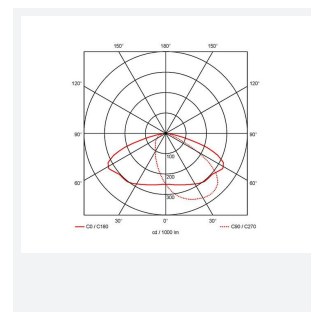

PRODUCT FEATURES

- Modern, robust die-cast aluminium low glare wall pack suitable for commercial and industrial applications
- Reduced light pollution with 0% upward light distribution, helps with compliance with Dark Skies recommendations
- High efficiency up to 125 Lm/W
- Multiple conduit, 20mm East and West side entries and rear BESA mounting
- Advanced lens technology offers wide distribution for optimum spacing and uniformity; whilst ensuring minimal uplight and light pollution
- Power selectable; offering a choice of 2 outputs, in one luminaire
- Electrostatic paint finish for enhanced corrosion resistance
- Dimmable and Smart options available

GENERAL INFORMATION

Wattage	8W
Lumens Delivered	500lm / 1000lm (4000K)
Lm/W	125lm/W (4000K)
Beam Angle	70/140
CRI	82
CCT	3000/4000K
Input	220-240V
Operating Temp	0°C - 40°C
SDCM	3

TECHNICAL INFORMATION

Light Source	LED
Colour / Finish	Black
IP Rating	IP65
Class Protection	1
Internal / External	External
Surface / Recessed / Suspended	Wall
Lumen Depreciation	L80 84,000h
Warranty (Years)	5
CE Mark	Yes
Height	156 mm