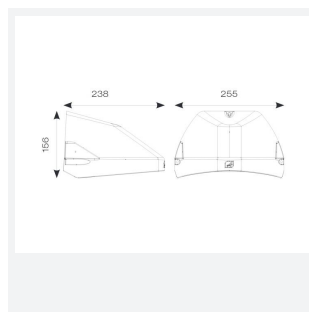

# Wolf Mini

Wolf Mini Wallpack CCT OCTO Self-Test  
Code: AWOLF/MINI/BLK/OCTO/SM3

<b>Category</b>	Bulkheads
<b>Application</b>	Ancillary, Commercial, Healthcare, Hospitality, Industrial, Outdoor, Retail
<b>Specification</b>	Performance

## PRODUCT FEATURES

- Modern, robust die-cast aluminium low glare wall pack suitable for commercial and industrial applications
- Reduced light pollution with 0% upward light distribution, helps with compliance with Dark Skies recommendations
- High efficiency up to 125 Lm/W
- Multiple conduit, 20mm East and West side entries and rear BESA mounting
- Advanced lens technology offers wide distribution for optimum spacing and uniformity; whilst ensuring minimal uplight and light pollution
- Power selectable; offering a choice of 2 outputs, in one luminaire
- Electrostatic paint finish for enhanced corrosion resistance
- Dimmable and Smart options available

### TECHNICAL INFORMATION

Light Source	LED
Colour / Finish	Black
IP Rating	IP65
Class Protection	1
Internal / External	External
Surface / Recessed / Suspended	Wall
Lumen Depreciation	L80 84,000h
Warranty (Years)	5
CE Mark	Yes
Height	156 mm