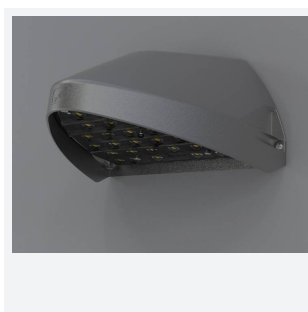

Wolf Mini

Wolf Mini Wallpack CCT OCTO Self-Test
Code: AWOLF/MINI/BLK/OCTO/SM3

Category	Bulkheads
Application	Ancillary, Commercial, Healthcare, Hospitality, Industrial, Outdoor, Retail
Specification	Performance

PRODUCT FEATURES

- Modern, robust die-cast aluminium low glare wall pack suitable for commercial and industrial applications
- Reduced light pollution with 0% upward light distribution, helps with compliance with Dark Skies recommendations
- High efficiency up to 125 Lm/W
- Multiple conduit, 20mm East and West side entries and rear BESA mounting
- Advanced lens technology offers wide distribution for optimum spacing and uniformity; whilst ensuring minimal uplight and light pollution
- Power selectable; offering a choice of 2 outputs, in one luminaire
- Electrostatic paint finish for enhanced corrosion resistance
- Dimmable and Smart options available

GENERAL INFORMATION

Wattage	4/8W
Lumens Delivered	500/1000lm (4000K)
Lm/W	125lm/W (4000K)
Beam Angle	70/140
CRI	82
CCT	3000/4000K
Input	220/240V
Operating Temp	0°C - 40°C
SDCM	3

TECHNICAL INFORMATION

Light Source	LED
Colour / Finish	Black
IP Rating	IP65
Class Protection	1
Internal / External	External
Surface / Recessed / Suspended	Wall
Lumen Depreciation	L80 84,000h
Warranty (Years)	5
CE Mark	Yes
Height	156 mm