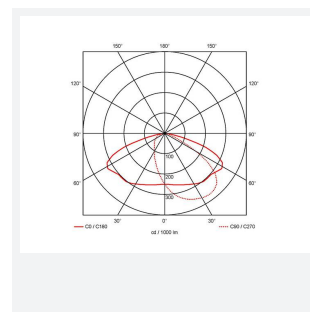

PRODUCT FEATURES

- Modern, robust die-cast aluminium low glare wall pack suitable for commercial and industrial applications
- Reduced light pollution with 0% upward light distribution, helps with compliance with Dark Skies recommendations
- High efficiency up to 125 Lm/W
- Multiple conduit, 20mm East and West side entries and rear BESA mounting
- Advanced lens technology offers wide distribution for optimum spacing and uniformity; whilst ensuring minimal uplight and light pollution
- Power selectable; offering a choice of 2 outputs, in one luminaire
- Electrostatic paint finish for enhanced corrosion resistance
- Dimmable and Smart options available

GENERAL INFORMATION

Wattage	4/8W
Lumens Delivered	500/1000lm (4000K)
Lm/W	125lm/W (4000K)
Beam Angle	70/140
CRI	82
CCT	3000/4000K
Input	220/240V
Operating Temp	0°C - 40°C
SDCM	3

TECHNICAL INFORMATION

Light Source	LED
Colour / Finish	Black
IP Rating	IP65
Class Protection	1
Internal / External	External
Surface / Recessed / Suspended	Wall
Lumen Depreciation	L80 84,000h
Warranty (Years)	5
CE Mark	Yes
Height	156 mm