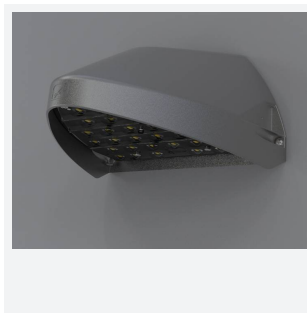

# Wolf Mini

Wolf Mini Wallpack CCT OCTO Self-Test  
Code: AWOLF/MINI/BLK/OCTO/SM3

Category	Bulkheads
Application	Ancillary, Commercial, Healthcare, Hospitality, Industrial, Outdoor, Retail
Specification	Performance

## PRODUCT FEATURES

- Modern, robust die-cast aluminium low glare wall pack suitable for commercial and industrial applications
- Reduced light pollution with 0% upward light distribution, helps with compliance with Dark Skies recommendations
- High efficiency up to 125 Lm/W
- Multiple conduit, 20mm East and West side entries and rear BESA mounting
- Advanced lens technology offers wide distribution for optimum spacing and uniformity; whilst ensuring minimal uplight and light pollution
- Power selectable; offering a choice of 2 outputs, in one luminaire
- Electrostatic paint finish for enhanced corrosion resistance
- Dimmable and Smart options available

GENERAL INFORMATION	
Wattage	4/8W
Lumens Delivered	500/1000lm (4000K)
Lm/W	125lm/W (4000K)
Beam Angle	70/140
CRI	82
CCT	3000/4000K
Input	220-240V
Operating Temp	0°C - 40°C
SDCM	3

TECHNICAL INFORMATION	
Light Source	LED
Colour / Finish	Black
IP Rating	IP65
Class Protection	1
Internal / External	External
Surface / Recessed / Suspended	Wall
Lumen Depreciation	L80 84,000h
Warranty (Years)	5
CE Mark	Yes
Height	156 mm