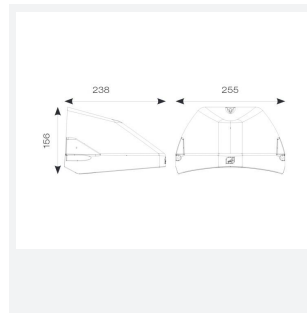

# Wolf Mini

Wolf Mini Wallpack CCT OCTO Self-Test  
Code: AWOLF/MINI/BLK/OCTO/SM3

Category	Bulkheads
Application	Ancillary, Commercial, Healthcare, Hospitality, Industrial, Outdoor, Retail
Specification	Performance

## PRODUCT FEATURES

- Modern, robust die-cast aluminium low glare wall pack suitable for commercial and industrial applications
- Reduced light pollution with 0% upward light distribution, helps with compliance with Dark Skies recommendations
- High efficiency up to 125 Lm/W
- Multiple conduit, 20mm East and West side entries and rear BESA mounting
- Advanced lens technology offers wide distribution for optimum spacing and uniformity; whilst ensuring minimal uplight and light pollution
- Power selectable; offering a choice of 2 outputs, in one luminaire
- Electrostatic paint finish for enhanced corrosion resistance
- Dimmable and Smart options available

GENERAL INFORMATION	
Wattage	4/8W
Lumens Delivered	500/1000lm (4000K)
Lm/W	125lm/W (4000K)
Beam Angle	70/140
CRI	82
CCT	3000/4000K
Input	220-240V
Operating Temp	0°C - 40°C
SDCM	3

TECHNICAL INFORMATION	
Light Source	LED
Colour / Finish	Black
IP Rating	IP65
Class Protection	1
Internal / External	External
Surface / Recessed / Suspended	Wall
Lumen Depreciation	L80 84,000h
Warranty (Years)	5
CE Mark	Yes
Height	156 mm