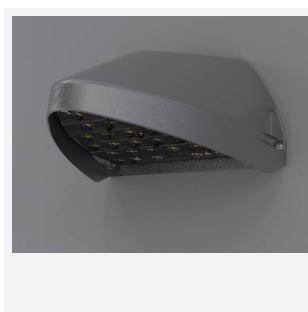

# Wolf Mini

Wolf Mini Wallpack CCT OCTO Self-Test  
Code: AWOLF/MINI/BLK/OCTO/SM3

<b>Category</b>	Bulkheads
<b>Application</b>	Ancillary, Commercial, Healthcare, Hospitality, Industrial, Outdoor, Retail
<b>Specification</b>	Performance

## PRODUCT FEATURES

- Modern, robust die-cast aluminium low glare wall pack suitable for commercial and industrial applications
- Reduced light pollution with 0% upward light distribution, helps with compliance with Dark Skies recommendations
- High efficiency up to 125 Lm/W
- Multiple conduit, 20mm East and West side entries and rear BESA mounting
- Advanced lens technology offers wide distribution for optimum spacing and uniformity; whilst ensuring minimal uplight and light pollution
- Power selectable; offering a choice of 2 outputs, in one luminaire
- Electrostatic paint finish for enhanced corrosion resistance
- Dimmable and Smart options available

### TECHNICAL INFORMATION

Light Source	LED
Colour / Finish	Black
IP Rating	IP65
Class Protection	1
Internal / External	External
Surface / Recessed / Suspended	Wall
Lumen Depreciation	L80 84,000h
Warranty (Years)	5
CE Mark	Yes
Height	156 mm