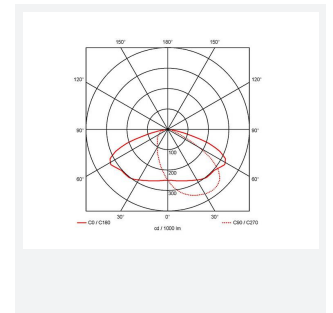

## PRODUCT FEATURES

- Modern, robust die-cast aluminium low glare wall pack suitable for commercial and industrial applications
- Reduced light pollution with 0% upward light distribution, helps with compliance with Dark Skies recommendations
- High efficiency up to 125 Lm/W
- Multiple conduit, 20mm East and West side entries and rear BESA mounting
- Advanced lens technology offers wide distribution for optimum spacing and uniformity; whilst ensuring minimal uplight and light pollution
- Power selectable; offering a choice of 2 outputs, in one luminaire
- Electrostatic paint finish for enhanced corrosion resistance
- Dimmable and Smart options available

GENERAL INFORMATION	
Wattage	4/8W
Lumens Delivered	500/1000lm (4000K)
Lm/W	125lm/W (4000K)
Beam Angle	70/140
CRI	82
CCT	3000/4000K
Input	220-240V
Operating Temp	0°C - 40°C
SDCM	3

TECHNICAL INFORMATION	
Light Source	LED
Colour / Finish	Black
IP Rating	IP65
Class Protection	1
Internal / External	External
Surface / Recessed / Suspended	Wall
Lumen Depreciation	L80 84,000h
Warranty (Years)	5
CE Mark	Yes
Height	156 mm