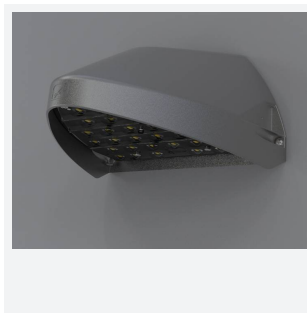

# Wolf Mini

Wolf Mini Wallpack CCT OCTO DALI-Emergency  
Code: AWOLF/MINI/BLK/OCTO/DM3

Category	Bulkheads
Application	Ancillary, Commercial, Healthcare, Hospitality, Industrial, Outdoor, Retail
Specification	Performance

## PRODUCT FEATURES

- Modern, robust die-cast aluminium low glare wall pack suitable for commercial and industrial applications
- Reduced light pollution with 0% upward light distribution, helps with compliance with Dark Skies recommendations
- High efficiency up to 125 Lm/W
- Multiple conduit, 20mm East and West side entries and rear BESA mounting
- Advanced lens technology offers wide distribution for optimum spacing and uniformity; whilst ensuring minimal uplight and light pollution
- Power selectable; offering a choice of 2 outputs, in one luminaire
- Electrostatic paint finish for enhanced corrosion resistance
- Dimmable and Smart options available

GENERAL INFORMATION	
Wattage	4/8W
Lumens Delivered	500/1000lm (4000K)
Lm/W	125lm/W (4000K)
Beam Angle	70/140
CRI	82
CCT	3000/4000K
Input	220-240V
Operating Temp	0°C - 40°C
SDCM	3

TECHNICAL INFORMATION	
Light Source	LED
Colour / Finish	Black
IP Rating	IP65
Class Protection	1
Internal / External	External
Surface / Recessed / Suspended	Wall
Lumen Depreciation	L80 84,000h
Warranty (Years)	5
CE Mark	Yes
Height	156 mm