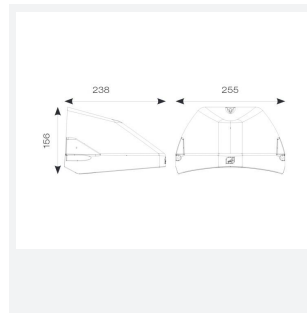

## PRODUCT FEATURES

- Modern, robust die-cast aluminium low glare wall pack suitable for commercial and industrial applications
- Reduced light pollution with 0% upward light distribution, helps with compliance with Dark Skies recommendations
- High efficiency up to 125 Lm/W
- Multiple conduit, 20mm East and West side entries and rear BESA mounting
- Advanced lens technology offers wide distribution for optimum spacing and uniformity; whilst ensuring minimal uplight and light pollution
- Power selectable; offering a choice of 2 outputs, in one luminaire
- Electrostatic paint finish for enhanced corrosion resistance
- Dimmable and Smart options available

GENERAL INFORMATION	
Wattage	4/8W
Lumens Delivered	500/1000lm (4000K)
Lm/W	125lm/W (4000K)
Beam Angle	70/140
CRI	82
CCT	3000/4000K
Input	220-240V
Operating Temp	0°C - 40°C
SDCM	3

TECHNICAL INFORMATION	
Light Source	LED
Colour / Finish	Black
IP Rating	IP65
Class Protection	1
Internal / External	External
Surface / Recessed / Suspended	Wall
Lumen Depreciation	L80 84,000h
Warranty (Years)	5
CE Mark	Yes
Height	156 mm