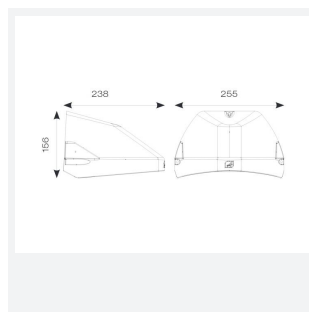

Wolf Mini

Wolf Mini Wallpack CCT OCTO DALI-Emergency
Code: AWOLF/MINI/BLK/OCTO/DM3

Category	Bulkheads
Application	Ancillary, Commercial, Healthcare, Hospitality, Industrial, Outdoor, Retail
Specification	Performance

PRODUCT FEATURES

- Modern, robust die-cast aluminium low glare wall pack suitable for commercial and industrial applications
- Reduced light pollution with 0% upward light distribution, helps with compliance with Dark Skies recommendations
- High efficiency up to 125 Lm/W
- Multiple conduit, 20mm East and West side entries and rear BESA mounting
- Advanced lens technology offers wide distribution for optimum spacing and uniformity; whilst ensuring minimal uplight and light pollution
- Power selectable; offering a choice of 2 outputs, in one luminaire
- Electrostatic paint finish for enhanced corrosion resistance
- Dimmable and Smart options available

GENERAL INFORMATION

Wattage	9W
Lumens Delivered	500lm / 1000lm (4000K)
Lm/W	125lm/W (4000K)
Beam Angle	70/140
CRI	82
CCT	3000/4000K
Input	220-240V
Operating Temp	0°C - 40°C
SDCM	3

TECHNICAL INFORMATION

Light Source	LED
Colour / Finish	Black
IP Rating	IP65
Class Protection	1
Internal / External	External
Surface / Recessed / Suspended	Wall
Lumen Depreciation	L80 84,000h
Warranty (Years)	5
CE Mark	Yes
Height	156 mm