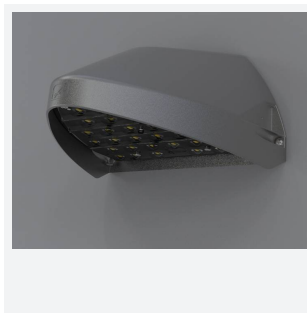

Wolf Mini

Wolf Mini Wallpack CCT OCTO DALI-Emergency
Code: AWOLF/MINI/BLK/OCTO/DM3

Category	Bulkheads
Application	Ancillary, Commercial, Healthcare, Hospitality, Industrial, Outdoor, Retail
Specification	Performance

PRODUCT FEATURES

- Modern, robust die-cast aluminium low glare wall pack suitable for commercial and industrial applications
- Reduced light pollution with 0% upward light distribution, helps with compliance with Dark Skies recommendations
- High efficiency up to 125 Lm/W
- Multiple conduit, 20mm East and West side entries and rear BESA mounting
- Advanced lens technology offers wide distribution for optimum spacing and uniformity; whilst ensuring minimal uplight and light pollution
- Power selectable; offering a choice of 2 outputs, in one luminaire
- Electrostatic paint finish for enhanced corrosion resistance
- Dimmable and Smart options available

GENERAL INFORMATION	
Wattage	4/8W
Lumens Delivered	500/1000lm (4000K)
Lm/W	125lm/W (4000K)
Beam Angle	70/140
CRI	82
CCT	3000/4000K
Input	220/240V
Operating Temp	0°C - 40°C
SDCM	3

TECHNICAL INFORMATION	
Light Source	LED
Colour / Finish	Black
IP Rating	IP65
Class Protection	1
Internal / External	External
Surface / Recessed / Suspended	Wall
Lumen Depreciation	L80 84,000h
Warranty (Years)	5
CE Mark	Yes
Height	156 mm