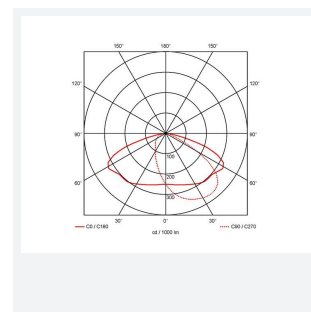

PRODUCT FEATURES

- Modern, robust die-cast aluminium low glare wall pack suitable for commercial and industrial applications
- Reduced light pollution with 0% upward light distribution, helps with compliance with Dark Skies recommendations
- High efficiency up to 125 Lm/W
- Multiple conduit, 20mm East and West side entries and rear BESA mounting
- Advanced lens technology offers wide distribution for optimum spacing and uniformity; whilst ensuring minimal uplight and light pollution
- Power selectable; offering a choice of 2 outputs, in one luminaire
- Electrostatic paint finish for enhanced corrosion resistance
- Dimmable and Smart options available

GENERAL INFORMATION

Wattage	9W
Lumens Delivered	500lm / 1000lm (4000K)
Lm/W	125lm/W (4000K)
Beam Angle	70/140
CRI	82
CCT	3000/4000K
Input	220-240V
Operating Temp	0°C - 40°C
SDCM	3

TECHNICAL INFORMATION

Light Source	LED
Colour / Finish	Black
IP Rating	IP65
Class Protection	1
Internal / External	External
Surface / Recessed / Suspended	Wall
Lumen Depreciation	L80 84,000h
Warranty (Years)	5
CE Mark	Yes
Height	156 mm