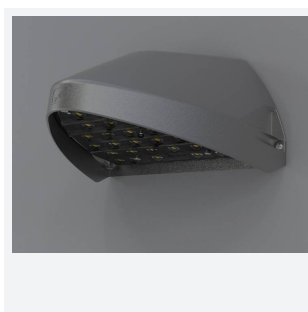

Wolf Mini

Wolf Mini Wallpack CCT OCTO DALI-Emergency
Code: AWOLF/MINI/BLK/OCTO/DM3

Category	Bulkheads
Application	Ancillary, Commercial, Healthcare, Hospitality, Industrial, Outdoor, Retail
Specification	Performance

PRODUCT FEATURES

- Modern, robust die-cast aluminium low glare wall pack suitable for commercial and industrial applications
- Reduced light pollution with 0% upward light distribution, helps with compliance with Dark Skies recommendations
- High efficiency up to 125 Lm/W
- Multiple conduit, 20mm East and West side entries and rear BESA mounting
- Advanced lens technology offers wide distribution for optimum spacing and uniformity; whilst ensuring minimal uplight and light pollution
- Power selectable; offering a choice of 2 outputs, in one luminaire
- Electrostatic paint finish for enhanced corrosion resistance
- Dimmable and Smart options available

GENERAL INFORMATION

Wattage	9W
Lumens Delivered	500lm / 1000lm (4000K)
Lm/W	125lm/W (4000K)
Beam Angle	70/140
CRI	82
CCT	3000/4000K
Input	220-240V
Operating Temp	0°C - 40°C
SDCM	3

TECHNICAL INFORMATION

Light Source	LED
Colour / Finish	Black
IP Rating	IP65
Class Protection	1
Internal / External	External
Surface / Recessed / Suspended	Wall
Lumen Depreciation	L80 84,000h
Warranty (Years)	5
CE Mark	Yes
Height	156 mm