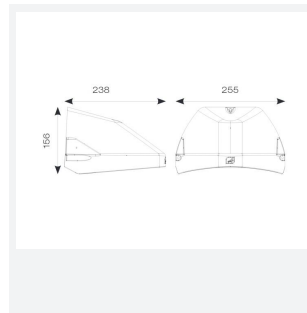

## PRODUCT FEATURES

- Modern, robust die-cast aluminium low glare wall pack suitable for commercial and industrial applications
- Reduced light pollution with 0% upward light distribution, helps with compliance with Dark Skies recommendations
- High efficiency up to 125 Lm/W
- Multiple conduit, 20mm East and West side entries and rear BESA mounting
- Advanced lens technology offers wide distribution for optimum spacing and uniformity; whilst ensuring minimal uplight and light pollution
- Power selectable; offering a choice of 2 outputs, in one luminaire
- Electrostatic paint finish for enhanced corrosion resistance
- Dimmable and Smart options available

GENERAL INFORMATION	
Wattage	4/8W
Lumens Delivered	500/1000lm (4000K)
Lm/W	125lm/W (4000K)
Beam Angle	70/140
CRI	82
CCT	3000/4000K
Input	220/240V
Operating Temp	0°C - 40°C
SDCM	3
Product Weight without Packaging	0.13 kg

TECHNICAL INFORMATION	
Light Source	LED
Colour / Finish	Black
IP Rating	IP65
Class Protection	1
Internal / External	External
Surface / Recessed / Suspended	Wall
Lumen Depreciation	L80 84,000h
Warranty (Years)	5
CE Mark	Yes
Height	156 mm