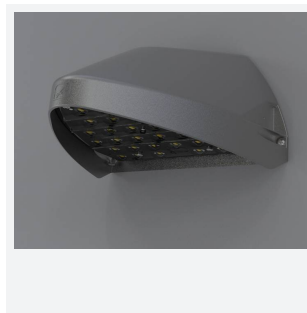

# Wolf Mini

Wolf Mini Wallpack CCT Microwave Sensor Dim  
Code: AWOLF/MINI/BLK/MWS/DM3

Category	Bulkheads
Application	Ancillary, Commercial, Healthcare, Hospitality, Industrial, Outdoor, Retail
Specification	Performance

## PRODUCT FEATURES

- Modern, robust die-cast aluminium low glare wall pack suitable for commercial and industrial applications
- Reduced light pollution with 0% upward light distribution, helps with compliance with Dark Skies recommendations
- High efficiency up to 125 Lm/W
- Multiple conduit, 20mm East and West side entries and rear BESA mounting
- Advanced lens technology offers wide distribution for optimum spacing and uniformity; whilst ensuring minimal uplight and light pollution
- Power selectable; offering a choice of 2 outputs, in one luminaire
- Electrostatic paint finish for enhanced corrosion resistance
- Dimmable and Smart options available

GENERAL INFORMATION	
Wattage	4/8W
Lumens Delivered	500/1000lm (4000K)
Lm/W	125lm/W (4000K)
Beam Angle	70/140
CRI	82
CCT	3000/4000K
Input	220/240V
Operating Temp	0°C - 40°C
SDCM	3
Product Weight without Packaging	0.13 kg

TECHNICAL INFORMATION	
Light Source	LED
Colour / Finish	Black
IP Rating	IP65
Class Protection	1
Internal / External	External
Surface / Recessed / Suspended	Wall
Lumen Depreciation	L80 84,000h
Warranty (Years)	5
CE Mark	Yes
Height	156 mm