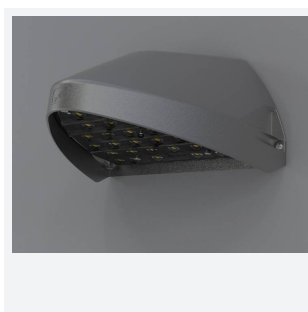

Wolf Mini

Wolf Mini Wallpack CCT DALI-Emergency Black
Code: AWOLF/MINI/BLK/DM3

Category	Bulkheads
Application	Ancillary, Commercial, Healthcare, Hospitality, Industrial, Outdoor, Retail
Specification	Performance

PRODUCT FEATURES

- Modern, robust die-cast aluminium low glare wall pack suitable for commercial and industrial applications
- Reduced light pollution with 0% upward light distribution, helps with compliance with Dark Skies recommendations
- High efficiency up to 125 Lm/W
- Multiple conduit, 20mm East and West side entries and rear BESA mounting
- Advanced lens technology offers wide distribution for optimum spacing and uniformity; whilst ensuring minimal uplight and light pollution
- Power selectable; offering a choice of 2 outputs, in one luminaire
- Electrostatic paint finish for enhanced corrosion resistance
- Dimmable and Smart options available

GENERAL INFORMATION

Wattage	4.5W / 8W
Lumens Delivered	500lm / 1000lm (4000K)
Lm/W	125lm/W (4000K)
Beam Angle	70/140
CRI	82
CCT	3000/4000K
Input	220-240V
Operating Temp	0°C - 40°C
SDCM	3
Product Weight without Packaging	0.13 kg

TECHNICAL INFORMATION

Light Source	LED
Colour / Finish	Black
IP Rating	IP65
Class Protection	1
Internal / External	External
Surface / Recessed / Suspended	Wall
Lumen Depreciation	L80 84,000h
Warranty (Years)	5
CE Mark	Yes
Height	156 mm