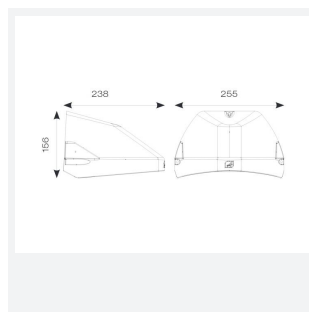

Wolf Mini

Wolf Mini Wallpack CCT DALI-Emergency Black
Code: AWOLF/MINI/BLK/DM3

Category	Bulkheads
Application	Ancillary, Commercial, Healthcare, Hospitality, Industrial, Outdoor, Retail
Specification	Performance

PRODUCT FEATURES

- Modern, robust die-cast aluminium low glare wall pack suitable for commercial and industrial applications
- Reduced light pollution with 0% upward light distribution, helps with compliance with Dark Skies recommendations
- High efficiency up to 125 Lm/W
- Multiple conduit, 20mm East and West side entries and rear BESA mounting
- Advanced lens technology offers wide distribution for optimum spacing and uniformity; whilst ensuring minimal uplight and light pollution
- Power selectable; offering a choice of 2 outputs, in one luminaire
- Electrostatic paint finish for enhanced corrosion resistance
- Dimmable and Smart options available

GENERAL INFORMATION

Wattage	4.5W / 8W
Lumens Delivered	500lm / 1000lm (4000K)
Lm/W	125lm/W (4000K)
Beam Angle	70/140
CRI	82
CCT	3000/4000K
Input	220-240V
Operating Temp	0°C - 40°C
SDCM	3
Product Weight without Packaging	0.13 kg

TECHNICAL INFORMATION

Light Source	LED
Colour / Finish	Black
IP Rating	IP65
Class Protection	1
Internal / External	External
Surface / Recessed / Suspended	Wall
Lumen Depreciation	L80 84,000h
Warranty (Years)	5
CE Mark	Yes
Height	156 mm