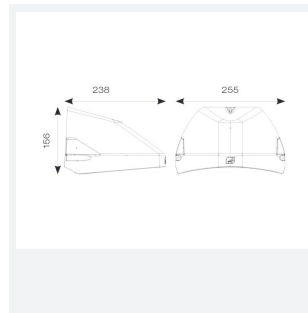

PRODUCT FEATURES

- Modern, robust die-cast aluminium low glare wall pack suitable for commercial and industrial applications
- Reduced light pollution with 0% upward light distribution, helps with compliance with Dark Skies recommendations
- High efficiency up to 125 Lm/W
- Multiple conduit, 20mm East and West side entries and rear BESA mounting
- Advanced lens technology offers wide distribution for optimum spacing and uniformity; whilst ensuring minimal uplight and light pollution
- Power selectable; offering a choice of 2 outputs, in one luminaire
- Electrostatic paint finish for enhanced corrosion resistance
- Dimmable and Smart options available

GENERAL INFORMATION	
Wattage	4/8W
Lumens Delivered	500/1000lm (4000K)
Lm/W	125lm/W (4000K)
Beam Angle	70/140
CRI	82
CCT	3000/4000K
Input	220/240V
Operating Temp	0°C - 40°C
SDCM	3
Product Weight without Packaging	0.13 kg

TECHNICAL INFORMATION	
Light Source	LED
Colour / Finish	Black
IP Rating	IP65
Class Protection	1
Internal / External	External
Surface / Recessed / Suspended	Wall
Lumen Depreciation	L80 84,000h
Warranty (Years)	5
CE Mark	Yes
Height	156 mm