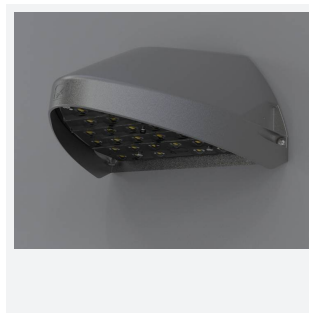

Wolf Mini

Wolf Mini Wallpack CCT DALI-Emergency Black
Code: AWOLF/MINI/BLK/DM3

Category	Bulkheads
Application	Ancillary, Commercial, Healthcare, Hospitality, Industrial, Outdoor, Retail
Specification	Performance

PRODUCT FEATURES

- Modern, robust die-cast aluminium low glare wall pack suitable for commercial and industrial applications
- Reduced light pollution with 0% upward light distribution, helps with compliance with Dark Skies recommendations
- High efficiency up to 125 Lm/W
- Multiple conduit, 20mm East and West side entries and rear BESA mounting
- Advanced lens technology offers wide distribution for optimum spacing and uniformity; whilst ensuring minimal uplight and light pollution
- Power selectable; offering a choice of 2 outputs, in one luminaire
- Electrostatic paint finish for enhanced corrosion resistance
- Dimmable and Smart options available

GENERAL INFORMATION	
Wattage	4/8W
Lumens Delivered	500/1000lm (4000K)
Lm/W	125lm/W (4000K)
Beam Angle	70/140
CRI	82
CCT	3000/4000K
Input	220-240V
Operating Temp	0°C - 40°C
SDCM	3
Product Weight without Packaging	0.13 kg

TECHNICAL INFORMATION	
Light Source	LED
Colour / Finish	Black
IP Rating	IP65
Class Protection	1
Internal / External	External
Surface / Recessed / Suspended	Wall
Lumen Depreciation	L80 84,000h
Warranty (Years)	5
CE Mark	Yes
Height	156 mm