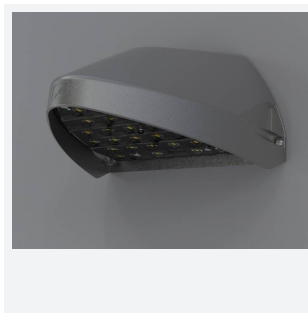

Wolf Mini

Wolf Mini Wallpack CCT DALI-Emergency Black
Code: AWOLF/MINI/BLK/DM3

Category	Bulkheads
Application	Ancillary, Commercial, Healthcare, Hospitality, Industrial, Outdoor, Retail
Specification	Performance

PRODUCT FEATURES

- Modern, robust die-cast aluminium low glare wall pack suitable for commercial and industrial applications
- Reduced light pollution with 0% upward light distribution, helps with compliance with Dark Skies recommendations
- High efficiency up to 125 Lm/W
- Multiple conduit, 20mm East and West side entries and rear BESA mounting
- Advanced lens technology offers wide distribution for optimum spacing and uniformity; whilst ensuring minimal uplight and light pollution
- Power selectable; offering a choice of 2 outputs, in one luminaire
- Electrostatic paint finish for enhanced corrosion resistance
- Dimmable and Smart options available

GENERAL INFORMATION	
Wattage	4/8W
Lumens Delivered	500/1000lm (4000K)
Lm/W	125lm/W (4000K)
Beam Angle	70/140
CRI	82
CCT	3000/4000K
Input	220/240V
Operating Temp	0°C - 40°C
SDCM	3
Product Weight without Packaging	0.13 kg

TECHNICAL INFORMATION	
Light Source	LED
Colour / Finish	Black
IP Rating	IP65
Class Protection	1
Internal / External	External
Surface / Recessed / Suspended	Wall
Lumen Depreciation	L80 84,000h
Warranty (Years)	5
CE Mark	Yes
Height	156 mm