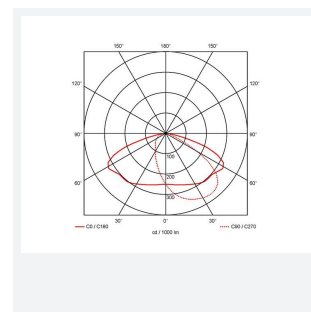

PRODUCT FEATURES

- Modern, robust die-cast aluminium low glare wall pack suitable for commercial and industrial applications
- Reduced light pollution with 0% upward light distribution, helps with compliance with Dark Skies recommendations
- High efficiency up to 125 Lm/W
- Multiple conduit, 20mm East and West side entries and rear BESA mounting
- Advanced lens technology offers wide distribution for optimum spacing and uniformity; whilst ensuring minimal uplight and light pollution
- Power selectable; offering a choice of 2 outputs, in one luminaire
- Electrostatic paint finish for enhanced corrosion resistance
- Dimmable and Smart options available

GENERAL INFORMATION

Wattage	4.5W / 8W
Lumens Delivered	500lm / 1000lm (4000K)
Lm/W	125lm/W (4000K)
Beam Angle	70/140
CRI	82
CCT	3000/4000K
Input	220-240V
Operating Temp	0°C - 40°C
SDCM	3
Product Weight without Packaging	0.13 kg

TECHNICAL INFORMATION

Light Source	LED
Colour / Finish	Black
IP Rating	IP65
Class Protection	1
Internal / External	External
Surface / Recessed / Suspended	Wall
Lumen Depreciation	L80 84,000h
Warranty (Years)	5
CE Mark	Yes
Height	156 mm