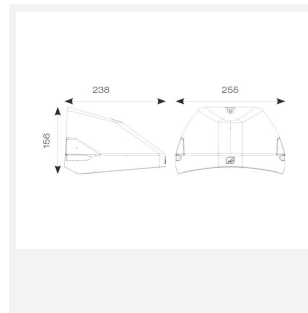

PRODUCT FEATURES

- Modern, robust die-cast aluminium low glare wall pack suitable for commercial and industrial applications
- Reduced light pollution with 0% upward light distribution, helps with compliance with Dark Skies recommendations
- High efficiency up to 125 Lm/W
- Multiple conduit, 20mm East and West side entries and rear BESA mounting
- Advanced lens technology offers wide distribution for optimum spacing and uniformity; whilst ensuring minimal uplight and light pollution
- Power selectable; offering a choice of 2 outputs, in one luminaire
- Electrostatic paint finish for enhanced corrosion resistance
- Dimmable and Smart options available

GENERAL INFORMATION	
Wattage	4/8W
Lumens Delivered	500/1000lm (4000K)
Lm/W	125lm/W (4000K)
Beam Angle	70/140
CRI	82
CCT	3000/4000K
Input	220-240V
Operating Temp	0°C - 40°C
SDCM	3
Product Weight without Packaging	0.13 kg

TECHNICAL INFORMATION	
Light Source	LED
Colour / Finish	Black
IP Rating	IP65
Class Protection	1
Internal / External	External
Surface / Recessed / Suspended	Wall
Lumen Depreciation	L80 84,000h
Warranty (Years)	5
CE Mark	Yes
Height	156 mm