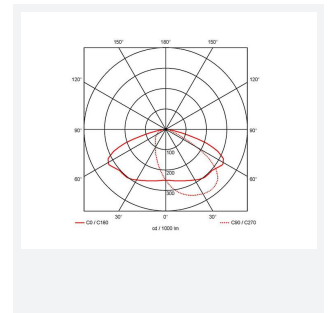

PRODUCT FEATURES

- Modern, robust die-cast aluminium low glare wall pack suitable for commercial and industrial applications
- Reduced light pollution with 0% upward light distribution, helps with compliance with Dark Skies recommendations
- High efficiency up to 125 Lm/W
- Multiple conduit, 20mm East and West side entries and rear BESA mounting
- Advanced lens technology offers wide distribution for optimum spacing and uniformity; whilst ensuring minimal uplight and light pollution
- Power selectable; offering a choice of 2 outputs, in one luminaire
- Electrostatic paint finish for enhanced corrosion resistance
- Dimmable and Smart options available

GENERAL INFORMATION	
Wattage	4/8W
Lumens Delivered	500/1000lm (4000K)
Lm/W	125lm/W (4000K)
Beam Angle	70/140
CRI	82
CCT	3000/4000K
Input	220-240V
Operating Temp	0°C - 40°C
SDCM	3
Product Weight without Packaging	0.13 kg

TECHNICAL INFORMATION	
Light Source	LED
Colour / Finish	Black
IP Rating	IP65
Class Protection	1
Internal / External	External
Surface / Recessed / Suspended	Wall
Lumen Depreciation	L80 84,000h
Warranty (Years)	5
CE Mark	Yes
Height	156 mm