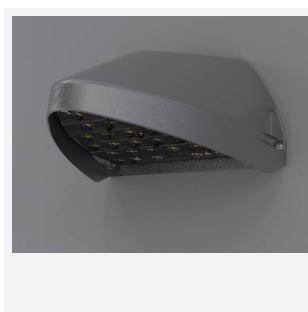

Wolf Mini

Wolf Mini Wallpack CCT 1-10V Black
Code: AWOLF/MINI/BLK/DD4

Category	Bulkheads
Application	Ancillary, Commercial, Healthcare, Hospitality, Industrial, Outdoor, Retail
Specification	Performance

PRODUCT FEATURES

- Modern, robust die-cast aluminium low glare wall pack suitable for commercial and industrial applications
- Reduced light pollution with 0% upward light distribution, helps with compliance with Dark Skies recommendations
- High efficiency up to 125 Lm/W
- Multiple conduit, 20mm East and West side entries and rear BESA mounting
- Advanced lens technology offers wide distribution for optimum spacing and uniformity; whilst ensuring minimal uplight and light pollution
- Power selectable; offering a choice of 2 outputs, in one luminaire
- Electrostatic paint finish for enhanced corrosion resistance
- Dimmable and Smart options available

GENERAL INFORMATION

Wattage	4/8W
Lumens Delivered	500/1000lm (4000K)
Lm/W	125lm/W (4000K)
Beam Angle	70/140
CRI	82
CCT	3000/4000K
Input	220/240V
Operating Temp	-20°C - 40°C
SDCM	3

TECHNICAL INFORMATION

Light Source	LED
Colour / Finish	Black
IP Rating	IP65
Class Protection	1
Internal / External	External
Surface / Recessed / Suspended	Wall
Lumen Depreciation	L80 84,000h
Warranty (Years)	5
CE Mark	Yes
Height	156 mm