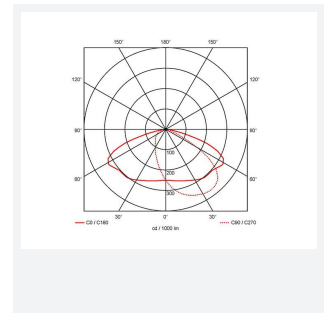

Wolf Mini

Wolf Mini Wallpack CCT 1-10V Black
Code: AWOLF/MINI/BLK/DD4

Category	Bulkheads
Application	Ancillary, Commercial, Healthcare, Hospitality, Industrial, Outdoor, Retail

- Modern, robust die-cast aluminium low glare wall pack suitable for commercial and industrial applications
- Reduced light pollution with 0% upward light distribution, helps with compliance with Dark Skies recommendations
- High efficiency up to 125 Lm/W
- Multiple conduit, 20mm East and West side entries and rear BESA mounting
- Advanced lens technology offers wide distribution for optimum spacing and uniformity; whilst ensuring minimal uplight and light pollution
- Power selectable; offering a choice of 2 outputs, in one luminaire
- Electrostatic paint finish for enhanced corrosion resistance
- Dimmable and Smart options available

GENERAL INFORMATION

Wattage	4.5/9W
Lumens Delivered	500/1000lm (4000K)
Lm/W	125lm/W (4000K)
Beam Angle	70/140
CRI	82
CCT	3000/4000K
Input	220-240V
Operating Temp	-20°C - 40°C
SDCM	3

TECHNICAL INFORMATION

Light Source	LED
Colour / Finish	Black
IP Rating	IP65
Class Protection	1
Internal / External	External
Surface / Recessed / Suspended	Wall
Lumen Depreciation	L80 84,000h
Warranty (Years)	5
CE Mark	Yes
Height	156 mm