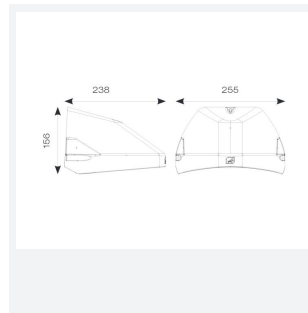

Wolf Mini

Wolf Mini Wallpack CCT 1-10V Black
Code: AWOLF/MINI/BLK/DD4

Category	Bulkheads
Application	Ancillary, Commercial, Healthcare, Hospitality, Industrial, Outdoor, Retail

- Modern, robust die-cast aluminium low glare wall pack suitable for commercial and industrial applications
- Reduced light pollution with 0% upward light distribution, helps with compliance with Dark Skies recommendations
- High efficiency up to 125 Lm/W
- Multiple conduit, 20mm East and West side entries and rear BESA mounting
- Advanced lens technology offers wide distribution for optimum spacing and uniformity; whilst ensuring minimal uplight and light pollution
- Power selectable; offering a choice of 2 outputs, in one luminaire
- Electrostatic paint finish for enhanced corrosion resistance
- Dimmable and Smart options available

GENERAL INFORMATION

Wattage	4.5/9W
Lumens Delivered	500/1000lm (4000K)
Lm/W	125lm/W (4000K)
Beam Angle	70/140
CRI	82
CCT	3000/4000K
Input	220-240V
Operating Temp	-20°C - 40°C
SDCM	3

TECHNICAL INFORMATION

Light Source	LED
Colour / Finish	Black
IP Rating	IP65
Class Protection	1
Internal / External	External
Surface / Recessed / Suspended	Wall
Lumen Depreciation	L80 84,000h
Warranty (Years)	5
CE Mark	Yes
Height	156 mm