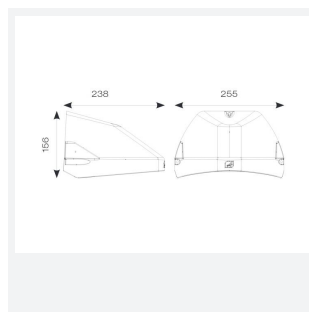

Wolf Mini

Wolf Mini Wallpack CCT 1-10V Black
Code: AWOLF/MINI/BLK/DD4

Category	Bulkheads
Application	Ancillary, Commercial, Healthcare, Hospitality, Industrial, Outdoor, Retail
Specification	Performance

PRODUCT FEATURES

- Modern, robust die-cast aluminium low glare wall pack suitable for commercial and industrial applications
- Reduced light pollution with 0% upward light distribution, helps with compliance with Dark Skies recommendations
- High efficiency up to 125 Lm/W
- Multiple conduit, 20mm East and West side entries and rear BESA mounting
- Advanced lens technology offers wide distribution for optimum spacing and uniformity; whilst ensuring minimal uplight and light pollution
- Power selectable; offering a choice of 2 outputs, in one luminaire
- Electrostatic paint finish for enhanced corrosion resistance
- Dimmable and Smart options available

GENERAL INFORMATION

Wattage	4/8W
Lumens Delivered	500/1000lm (4000K)
Lm/W	125lm/W (4000K)
Beam Angle	70/140
CRI	82
CCT	3000/4000K
Input	220/240V
Operating Temp	-20°C - 40°C
SDCM	3

TECHNICAL INFORMATION

Light Source	LED
Colour / Finish	Black
IP Rating	IP65
Class Protection	1
Internal / External	External
Surface / Recessed / Suspended	Wall
Lumen Depreciation	L80 84,000h
Warranty (Years)	5
CE Mark	Yes
Height	156 mm