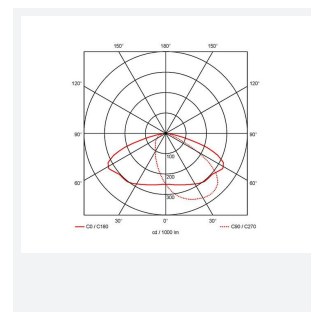

PRODUCT FEATURES

- Modern, robust die-cast aluminium low glare wall pack suitable for commercial and industrial applications
- Reduced light pollution with 0% upward light distribution, helps with compliance with Dark Skies recommendations
- High efficiency up to 125 Lm/W
- Multiple conduit, 20mm East and West side entries and rear BESA mounting
- Advanced lens technology offers wide distribution for optimum spacing and uniformity; whilst ensuring minimal uplight and light pollution
- Power selectable; offering a choice of 2 outputs, in one luminaire
- Electrostatic paint finish for enhanced corrosion resistance
- Dimmable and Smart options available

GENERAL INFORMATION

Wattage	4/8W
Lumens Delivered	500/1000lm (4000K)
Lm/W	125lm/W (4000K)
Beam Angle	70/140
CRI	82
CCT	3000/4000K
Input	220/240V
Operating Temp	-20°C - 40°C
SDCM	3

TECHNICAL INFORMATION

Light Source	LED
Colour / Finish	Black
IP Rating	IP65
Class Protection	1
Internal / External	External
Surface / Recessed / Suspended	Wall
Lumen Depreciation	L80 84,000h
Warranty (Years)	5
CE Mark	Yes
Height	156 mm