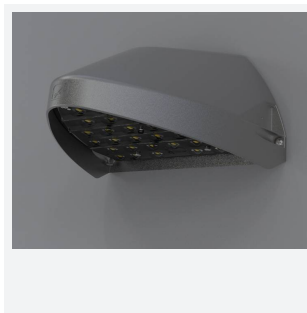

Wolf Mini

Wolf Mini Wallpack CCT 1-10V Black
Code: AWOLF/MINI/BLK/DD4

Category	Bulkheads
Application	Ancillary, Commercial, Healthcare, Hospitality, Industrial, Outdoor, Retail

- Modern, robust die-cast aluminium low glare wall pack suitable for commercial and industrial applications
- Reduced light pollution with 0% upward light distribution, helps with compliance with Dark Skies recommendations
- High efficiency up to 125 Lm/W
- Multiple conduit, 20mm East and West side entries and rear BESA mounting
- Advanced lens technology offers wide distribution for optimum spacing and uniformity; whilst ensuring minimal uplight and light pollution
- Power selectable; offering a choice of 2 outputs, in one luminaire
- Electrostatic paint finish for enhanced corrosion resistance
- Dimmable and Smart options available

GENERAL INFORMATION

Wattage	4.5/9W
Lumens Delivered	500/1000lm (4000K)
Lm/W	125lm/W (4000K)
Beam Angle	70/140
CRI	82
CCT	3000/4000K
Input	220-240V
Operating Temp	-20°C - 40°C
SDCM	3

TECHNICAL INFORMATION

Light Source	LED
Colour / Finish	Black
IP Rating	IP65
Class Protection	1
Internal / External	External
Surface / Recessed / Suspended	Wall
Lumen Depreciation	L80 84,000h
Warranty (Years)	5
CE Mark	Yes
Height	156 mm