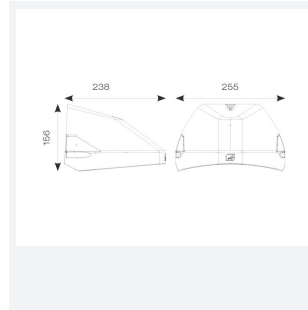

Wolf Mini

Category Bulkheads

Application Ancillary, Commercial, Healthcare, Hospitality, Industrial, Outdoor, Retail

Code: AWOLF/MINI/BLK/DD4/SM3

- Modern, robust die-cast aluminium low glare wall pack suitable for commercial and industrial applications
- Reduced light pollution with 0% upward light distribution, helps with compliance with Dark Skies recommendations
- High efficiency up to 125 Lm/W
- Multiple conduit, 20mm East and West side entries and rear BESA mounting
- Advanced lens technology offers wide distribution for optimum spacing and uniformity; whilst ensuring minimal uplight and light pollution
- Power selectable; offering a choice of 2 outputs, in one luminaire
- Electrostatic paint finish for enhanced corrosion resistance
- Dimmable and Smart options available

GENERAL INFORMATION

Wattage	4.5/9W
Lumens Delivered	500/1000lm (4000K)
Lm/W	125lm/W (4000K)
Beam Angle	70/140
CRI	82
CCT	3000/4000K
Input	220-240V
Operating Temp	0°C - 40°C
SDCM	3

TECHNICAL INFORMATION

Light Source	LED
Colour / Finish	Black
IP Rating	IP65
Class Protection	1
Internal / External	External
Surface / Recessed / Suspended	Wall
Lumen Depreciation	L80 84,000h
Warranty (Years)	5
CE Mark	Yes
Height	156 mm