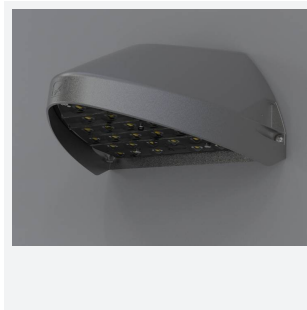

Wolf Mini

Category Bulkheads

Application Ancillary, Commercial, Healthcare, Hospitality, Industrial, Outdoor, Retail

Code: AWOLF/MINI/BLK/DD4/SM3

- Modern, robust die-cast aluminium low glare wall pack suitable for commercial and industrial applications
- Reduced light pollution with 0% upward light distribution, helps with compliance with Dark Skies recommendations
- High efficiency up to 125 Lm/W
- Multiple conduit, 20mm East and West side entries and rear BESA mounting
- Advanced lens technology offers wide distribution for optimum spacing and uniformity; whilst ensuring minimal uplight and light pollution
- Power selectable; offering a choice of 2 outputs, in one luminaire
- Electrostatic paint finish for enhanced corrosion resistance
- Dimmable and Smart options available

GENERAL INFORMATION

Wattage	4.5/9W
Lumens Delivered	500/1000lm (4000K)
Lm/W	125lm/W (4000K)
Beam Angle	70/140
CRI	82
CCT	3000/4000K
Input	220-240V
Operating Temp	0°C - 40°C
SDCM	3

TECHNICAL INFORMATION

Light Source	LED
Colour / Finish	Black
IP Rating	IP65
Class Protection	1
Internal / External	External
Surface / Recessed / Suspended	Wall
Lumen Depreciation	L80 84,000h
Warranty (Years)	5
CE Mark	Yes
Height	156 mm