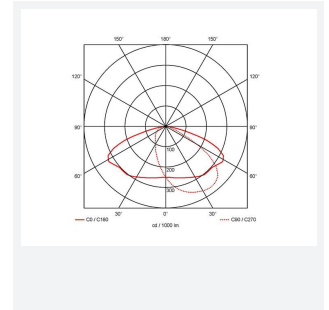

Wolf Mini

Category Bulkheads

Application Ancillary, Commercial, Healthcare, Hospitality, Industrial, Outdoor, Retail

Code: AWOLF/MINI/BLK/DD4/SM3

- Modern, robust die-cast aluminium low glare wall pack suitable for commercial and industrial applications
- Reduced light pollution with 0% upward light distribution, helps with compliance with Dark Skies recommendations
- High efficiency up to 125 Lm/W
- Multiple conduit, 20mm East and West side entries and rear BESA mounting
- Advanced lens technology offers wide distribution for optimum spacing and uniformity; whilst ensuring minimal uplight and light pollution
- Power selectable; offering a choice of 2 outputs, in one luminaire
- Electrostatic paint finish for enhanced corrosion resistance
- Dimmable and Smart options available

GENERAL INFORMATION

Wattage	4.5/9W
Lumens Delivered	500/1000lm (4000K)
Lm/W	125lm/W (4000K)
Beam Angle	70/140
CRI	82
CCT	3000/4000K
Input	220-240V
Operating Temp	0°C - 40°C
SDCM	3

TECHNICAL INFORMATION

Light Source	LED
Colour / Finish	Black
IP Rating	IP65
Class Protection	1
Internal / External	External
Surface / Recessed / Suspended	Wall
Lumen Depreciation	L80 84,000h
Warranty (Years)	5
CE Mark	Yes
Height	156 mm