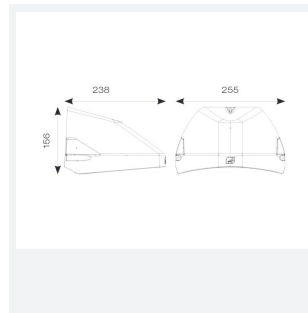

Wolf Mini

Wolf Mini Wallpack CCT 1-10V Self-Test
Code: AWOLF/MINI/BLK/DD4/SM3

Category	Bulkheads
Application	Ancillary, Commercial, Healthcare, Hospitality, Industrial, Outdoor, Retail
Specification	Performance

PRODUCT FEATURES

- Modern, robust die-cast aluminium low glare wall pack suitable for commercial and industrial applications
- Reduced light pollution with 0% upward light distribution, helps with compliance with Dark Skies recommendations
- High efficiency up to 125 Lm/W
- Multiple conduit, 20mm East and West side entries and rear BESA mounting
- Advanced lens technology offers wide distribution for optimum spacing and uniformity; whilst ensuring minimal uplight and light pollution
- Power selectable; offering a choice of 2 outputs, in one luminaire
- Electrostatic paint finish for enhanced corrosion resistance
- Dimmable and Smart options available

GENERAL INFORMATION	
Wattage	4/8W
Lumens Delivered	500/1000lm (4000K)
Lm/W	125lm/W (4000K)
Beam Angle	70/140
CRI	82
CCT	3000/4000K
Input	220/240V
Operating Temp	0°C - 40°C
SDCM	3

TECHNICAL INFORMATION	
Light Source	LED
Colour / Finish	Black
IP Rating	IP65
Class Protection	1
Internal / External	External
Surface / Recessed / Suspended	Wall
Lumen Depreciation	L80 84,000h
Warranty (Years)	5
CE Mark	Yes
Height	156 mm