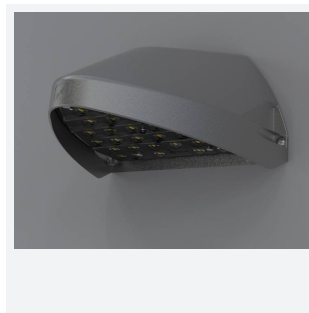

Wolf Mini

Wolf Mini Wallpack CCT 1-10V Self-Test
Code: AWOLF/MINI/BLK/DD4/SM3

Category	Bulkheads
Application	Ancillary, Commercial, Healthcare, Hospitality, Industrial, Outdoor, Retail
Specification	Performance

PRODUCT FEATURES

- Modern, robust die-cast aluminium low glare wall pack suitable for commercial and industrial applications
- Reduced light pollution with 0% upward light distribution, helps with compliance with Dark Skies recommendations
- High efficiency up to 125 Lm/W
- Multiple conduit, 20mm East and West side entries and rear BESA mounting
- Advanced lens technology offers wide distribution for optimum spacing and uniformity; whilst ensuring minimal uplight and light pollution
- Power selectable; offering a choice of 2 outputs, in one luminaire
- Electrostatic paint finish for enhanced corrosion resistance
- Dimmable and Smart options available

GENERAL INFORMATION	
Wattage	4/8W
Lumens Delivered	500/1000lm (4000K)
Lm/W	125lm/W (4000K)
Beam Angle	70/140
CRI	82
CCT	3000/4000K
Input	220/240V
Operating Temp	0°C - 40°C
SDCM	3

TECHNICAL INFORMATION	
Light Source	LED
Colour / Finish	Black
IP Rating	IP65
Class Protection	1
Internal / External	External
Surface / Recessed / Suspended	Wall
Lumen Depreciation	L80 84,000h
Warranty (Years)	5
CE Mark	Yes
Height	156 mm