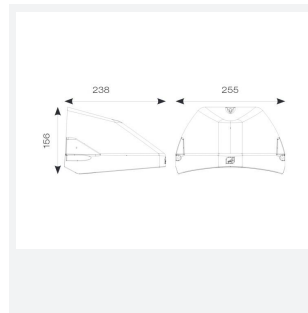

PRODUCT FEATURES

- Modern, robust die-cast aluminium low glare wall pack suitable for commercial and industrial applications
- Reduced light pollution with 0% upward light distribution, helps with compliance with Dark Skies recommendations
- High efficiency up to 125 Lm/W
- Multiple conduit, 20mm East and West side entries and rear BESA mounting
- Advanced lens technology offers wide distribution for optimum spacing and uniformity; whilst ensuring minimal uplight and light pollution
- Power selectable; offering a choice of 2 outputs, in one luminaire
- Electrostatic paint finish for enhanced corrosion resistance
- Dimmable and Smart options available

GENERAL INFORMATION	
Wattage	4/8W
Lumens Delivered	500/1000lm (4000K)
Lm/W	125lm/W (4000K)
Beam Angle	70/140
CRI	82
CCT	3000/4000K
Input	220/240V
Operating Temp	0°C - 40°C
SDCM	3

TECHNICAL INFORMATION	
Light Source	LED
Colour / Finish	Black
IP Rating	IP65
Class Protection	1
Internal / External	External
Surface / Recessed / Suspended	Wall
Lumen Depreciation	L80 84,000h
Warranty (Years)	5
CE Mark	Yes
Height	156 mm