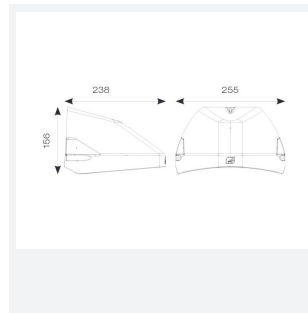

# Wolf Mini

**Category** Bulkheads

**Application** Ancillary, Commercial, Healthcare, Hospitality, Industrial, Outdoor, Retail

**Code:** AWOLF/MINI/BLK/DD4/DM3

- Modern, robust die-cast aluminium low glare wall pack suitable for commercial and industrial applications
- Reduced light pollution with 0% upward light distribution, helps with compliance with Dark Skies recommendations
- High efficiency up to 125 Lm/W
- Multiple conduit, 20mm East and West side entries and rear BESA mounting
- Advanced lens technology offers wide distribution for optimum spacing and uniformity; whilst ensuring minimal uplight and light pollution
- Power selectable; offering a choice of 2 outputs, in one luminaire
- Electrostatic paint finish for enhanced corrosion resistance
- Dimmable and Smart options available

## GENERAL INFORMATION

Wattage	4.5/9W
Lumens Delivered	500/1000lm (4000K)
Lm/W	125lm/W (4000K)
Beam Angle	70/140
CRI	82
CCT	3000/4000K
Input	220-240V
Operating Temp	0°C - 40°C
SDCM	3

## TECHNICAL INFORMATION

Light Source	LED
Colour / Finish	Black
IP Rating	IP65
Class Protection	1
Internal / External	External
Surface / Recessed / Suspended	Wall
Lumen Depreciation	L80 84,000h
Warranty (Years)	5
CE Mark	Yes
Height	156 mm