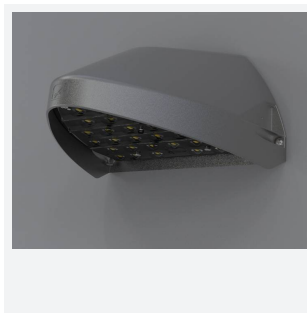

# Wolf Mini

**Category** Bulkheads

**Application** Ancillary, Commercial, Healthcare, Hospitality, Industrial, Outdoor, Retail

**Code:** AWOLF/MINI/BLK/DD4/DM3

- Modern, robust die-cast aluminium low glare wall pack suitable for commercial and industrial applications
- Reduced light pollution with 0% upward light distribution, helps with compliance with Dark Skies recommendations
- High efficiency up to 125 Lm/W
- Multiple conduit, 20mm East and West side entries and rear BESA mounting
- Advanced lens technology offers wide distribution for optimum spacing and uniformity; whilst ensuring minimal uplight and light pollution
- Power selectable; offering a choice of 2 outputs, in one luminaire
- Electrostatic paint finish for enhanced corrosion resistance
- Dimmable and Smart options available

## GENERAL INFORMATION

Wattage	4.5/9W
Lumens Delivered	500/1000lm (4000K)
Lm/W	125lm/W (4000K)
Beam Angle	70/140
CRI	82
CCT	3000/4000K
Input	220-240V
Operating Temp	0°C - 40°C
SDCM	3

## TECHNICAL INFORMATION

Light Source	LED
Colour / Finish	Black
IP Rating	IP65
Class Protection	1
Internal / External	External
Surface / Recessed / Suspended	Wall
Lumen Depreciation	L80 84,000h
Warranty (Years)	5
CE Mark	Yes
Height	156 mm