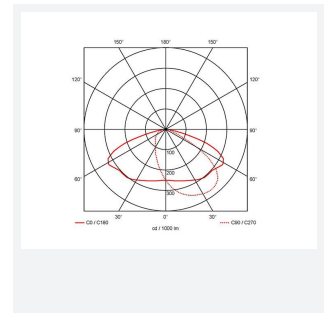

# Wolf Mini

**Category** Bulkheads

**Application** Ancillary, Commercial, Healthcare, Hospitality, Industrial, Outdoor, Retail

**Code:** AWOLF/MINI/BLK/DD4/DM3

- Modern, robust die-cast aluminium low glare wall pack suitable for commercial and industrial applications
- Reduced light pollution with 0% upward light distribution, helps with compliance with Dark Skies recommendations
- High efficiency up to 125 Lm/W
- Multiple conduit, 20mm East and West side entries and rear BESA mounting
- Advanced lens technology offers wide distribution for optimum spacing and uniformity; whilst ensuring minimal uplight and light pollution
- Power selectable; offering a choice of 2 outputs, in one luminaire
- Electrostatic paint finish for enhanced corrosion resistance
- Dimmable and Smart options available

## GENERAL INFORMATION

Wattage	4.5/9W
Lumens Delivered	500/1000lm (4000K)
Lm/W	125lm/W (4000K)
Beam Angle	70/140
CRI	82
CCT	3000/4000K
Input	220-240V
Operating Temp	0°C - 40°C
SDCM	3

## TECHNICAL INFORMATION

Light Source	LED
Colour / Finish	Black
IP Rating	IP65
Class Protection	1
Internal / External	External
Surface / Recessed / Suspended	Wall
Lumen Depreciation	L80 84,000h
Warranty (Years)	5
CE Mark	Yes
Height	156 mm