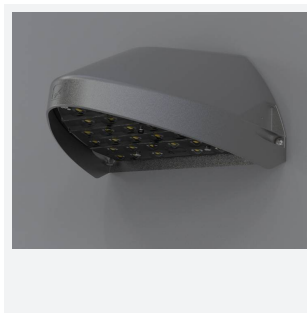

Wolf Mini

Wolf Mini Wallpack CCT 1-10V DALI-Emergency
Code: AWOLF/MINI/BLK/DD4/DM3

Category	Bulkheads
Application	Ancillary, Commercial, Healthcare, Hospitality, Industrial, Outdoor, Retail
Specification	Performance

PRODUCT FEATURES

- Modern, robust die-cast aluminium low glare wall pack suitable for commercial and industrial applications
- Reduced light pollution with 0% upward light distribution, helps with compliance with Dark Skies recommendations
- High efficiency up to 125 Lm/W
- Multiple conduit, 20mm East and West side entries and rear BESA mounting
- Advanced lens technology offers wide distribution for optimum spacing and uniformity; whilst ensuring minimal uplight and light pollution
- Power selectable; offering a choice of 2 outputs, in one luminaire
- Electrostatic paint finish for enhanced corrosion resistance
- Dimmable and Smart options available

GENERAL INFORMATION	
Wattage	4/8W
Lumens Delivered	500/1000lm (4000K)
Lm/W	125lm/W (4000K)
Beam Angle	70/140
CRI	82
CCT	3000/4000K
Input	220/240V
Operating Temp	0°C - 40°C
SDCM	3

TECHNICAL INFORMATION	
Light Source	LED
Colour / Finish	Black
IP Rating	IP65
Class Protection	1
Internal / External	External
Surface / Recessed / Suspended	Wall
Lumen Depreciation	L80 84,000h
Warranty (Years)	5
CE Mark	Yes
Height	156 mm