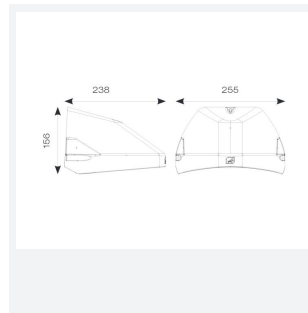

Wolf Mini

Wolf Mini Wallpack CCT DALI Black
Code: AWOLF/MINI/BLK/DD3

Category	Bulkheads
Application	Ancillary, Commercial, Healthcare, Hospitality, Industrial, Outdoor, Retail

- Modern, robust die-cast aluminium low glare wall pack suitable for commercial and industrial applications
- Reduced light pollution with 0% upward light distribution, helps with compliance with Dark Skies recommendations
- High efficiency up to 125 Lm/W
- Multiple conduit, 20mm East and West side entries and rear BESA mounting
- Advanced lens technology offers wide distribution for optimum spacing and uniformity; whilst ensuring minimal uplight and light pollution
- Power selectable; offering a choice of 2 outputs, in one luminaire
- Electrostatic paint finish for enhanced corrosion resistance
- Dimmable and Smart options available

GENERAL INFORMATION	
Wattage	4.5/9W
Lumens Delivered	500/1000lm (4000K)
Lm/W	125lm/W (4000K)
Beam Angle	70/140
CRI	82
CCT	3000/4000K
Input	220-240V
Operating Temp	-20°C - 40°C
SDCM	3
Product Weight without Packaging	1.89 kg

TECHNICAL INFORMATION	
Light Source	LED
Colour / Finish	Black
IP Rating	IP65
Class Protection	1
Internal / External	External
Surface / Recessed / Suspended	Wall
Lumen Depreciation	L80 84,000h
Warranty (Years)	5
CE Mark	Yes
Height	156 mm