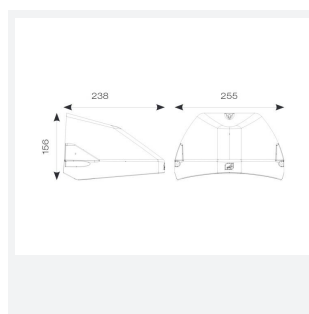

PRODUCT FEATURES

- Modern, robust die-cast aluminium low glare wall pack suitable for commercial and industrial applications
- Reduced light pollution with 0% upward light distribution, helps with compliance with Dark Skies recommendations
- High efficiency up to 125 Lm/W
- Multiple conduit, 20mm East and West side entries and rear BESA mounting
- Advanced lens technology offers wide distribution for optimum spacing and uniformity; whilst ensuring minimal uplight and light pollution
- Power selectable; offering a choice of 2 outputs, in one luminaire
- Electrostatic paint finish for enhanced corrosion resistance
- Dimmable and Smart options available

GENERAL INFORMATION

Wattage	4/8W
Lumens Delivered	500/1000lm (4000K)
Lm/W	125lm/W (4000K)
Beam Angle	70/140
CRI	82
CCT	3000/4000K
Input	220/240V
Operating Temp	-20°C - 40°C
SDCM	3
Product Weight without Packaging	1.89 kg

TECHNICAL INFORMATION

Light Source	LED
Colour / Finish	Black
IP Rating	IP65
Class Protection	1
Internal / External	External
Surface / Recessed / Suspended	Wall
Lumen Depreciation	L80 84,000h
Warranty (Years)	5
CE Mark	Yes
Height	156 mm