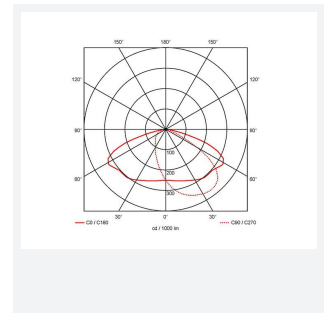

- Modern, robust die-cast aluminium low glare wall pack suitable for commercial and industrial applications
- Reduced light pollution with 0% upward light distribution, helps with compliance with Dark Skies recommendations
- High efficiency up to 125 Lm/W
- Multiple conduit, 20mm East and West side entries and rear BESA mounting
- Advanced lens technology offers wide distribution for optimum spacing and uniformity; whilst ensuring minimal uplight and light pollution
- Power selectable; offering a choice of 2 outputs, in one luminaire
- Electrostatic paint finish for enhanced corrosion resistance
- Dimmable and Smart options available

GENERAL INFORMATION	
Wattage	4.5/9W
Lumens Delivered	500/1000lm (4000K)
Lm/W	125lm/W (4000K)
Beam Angle	70/140
CRI	82
CCT	3000/4000K
Input	220-240V
Operating Temp	-20°C - 40°C
SDCM	3
Product Weight without Packaging	1.89 kg

TECHNICAL INFORMATION	
Light Source	LED
Colour / Finish	Black
IP Rating	IP65
Class Protection	1
Internal / External	External
Surface / Recessed / Suspended	Wall
Lumen Depreciation	L80 84,000h
Warranty (Years)	5
CE Mark	Yes
Height	156 mm