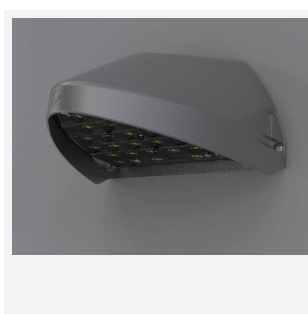

Wolf Mini

Wolf Mini Wallpack CCT DALI Black
Code: AWOLF/MINI/BLK/DD3

Category	Bulkheads
Application	Ancillary, Commercial, Healthcare, Hospitality, Industrial, Outdoor, Retail
Specification	Performance

PRODUCT FEATURES

- Modern, robust die-cast aluminium low glare wall pack suitable for commercial and industrial applications
- Reduced light pollution with 0% upward light distribution, helps with compliance with Dark Skies recommendations
- High efficiency up to 125 Lm/W
- Multiple conduit, 20mm East and West side entries and rear BESA mounting
- Advanced lens technology offers wide distribution for optimum spacing and uniformity; whilst ensuring minimal uplight and light pollution
- Power selectable; offering a choice of 2 outputs, in one luminaire
- Electrostatic paint finish for enhanced corrosion resistance
- Dimmable and Smart options available

GENERAL INFORMATION

Wattage	4/8W
Lumens Delivered	500/1000lm (4000K)
Lm/W	125lm/W (4000K)
Beam Angle	70/140
CRI	82
CCT	3000/4000K
Input	220/240V
Operating Temp	-20°C - 40°C
SDCM	3
Product Weight without Packaging	1.89 kg

TECHNICAL INFORMATION

Light Source	LED
Colour / Finish	Black
IP Rating	IP65
Class Protection	1
Internal / External	External
Surface / Recessed / Suspended	Wall
Lumen Depreciation	L80 84,000h
Warranty (Years)	5
CE Mark	Yes
Height	156 mm