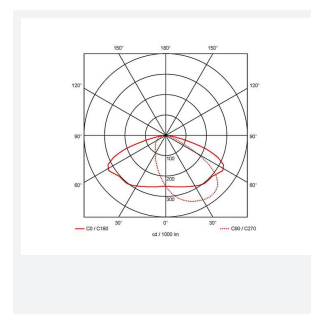

PRODUCT FEATURES

- Modern, robust die-cast aluminium low glare wall pack suitable for commercial and industrial applications
- Reduced light pollution with 0% upward light distribution, helps with compliance with Dark Skies recommendations
- High efficiency up to 125 Lm/W
- Multiple conduit, 20mm East and West side entries and rear BESA mounting
- Advanced lens technology offers wide distribution for optimum spacing and uniformity; whilst ensuring minimal uplight and light pollution
- Power selectable; offering a choice of 2 outputs, in one luminaire
- Electrostatic paint finish for enhanced corrosion resistance
- Dimmable and Smart options available

GENERAL INFORMATION

Wattage	4/8W
Lumens Delivered	500/1000lm (4000K)
Lm/W	125lm/W (4000K)
Beam Angle	70/140
CRI	82
CCT	3000/4000K
Input	220/240V
Operating Temp	-20°C - 40°C
SDCM	3
Product Weight without Packaging	1.89 kg

TECHNICAL INFORMATION

Light Source	LED
Colour / Finish	Black
IP Rating	IP65
Class Protection	1
Internal / External	External
Surface / Recessed / Suspended	Wall
Lumen Depreciation	L80 84,000h
Warranty (Years)	5
CE Mark	Yes
Height	156 mm