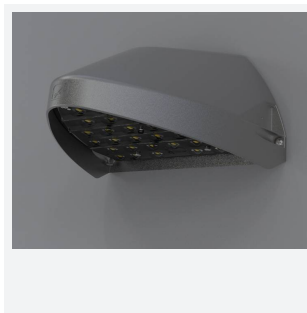

Wolf Mini

Wolf Mini Wallpack CCT DALI Black
Code: AWOLF/MINI/BLK/DD3

Category	Bulkheads
Application	Ancillary, Commercial, Healthcare, Hospitality, Industrial, Outdoor, Retail

- Modern, robust die-cast aluminium low glare wall pack suitable for commercial and industrial applications
- Reduced light pollution with 0% upward light distribution, helps with compliance with Dark Skies recommendations
- High efficiency up to 125 Lm/W
- Multiple conduit, 20mm East and West side entries and rear BESA mounting
- Advanced lens technology offers wide distribution for optimum spacing and uniformity; whilst ensuring minimal uplight and light pollution
- Power selectable; offering a choice of 2 outputs, in one luminaire
- Electrostatic paint finish for enhanced corrosion resistance
- Dimmable and Smart options available

GENERAL INFORMATION	
Wattage	4.5/9W
Lumens Delivered	500/1000lm (4000K)
Lm/W	125lm/W (4000K)
Beam Angle	70/140
CRI	82
CCT	3000/4000K
Input	220-240V
Operating Temp	-20°C - 40°C
SDCM	3
Product Weight without Packaging	1.89 kg

TECHNICAL INFORMATION	
Light Source	LED
Colour / Finish	Black
IP Rating	IP65
Class Protection	1
Internal / External	External
Surface / Recessed / Suspended	Wall
Lumen Depreciation	L80 84,000h
Warranty (Years)	5
CE Mark	Yes
Height	156 mm