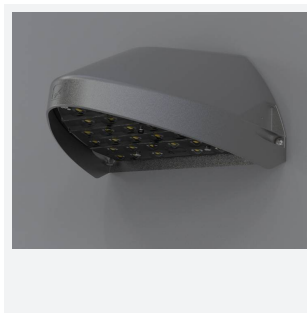

Wolf Mini

Wolf Mini Wallpack CCT DALI Self-Test Emergency
Code: AWOLF/MINI/BLK/DD3/SM3

Category	Bulkheads
Application	Ancillary, Commercial, Healthcare, Hospitality, Industrial, Outdoor, Retail
Specification	Performance

PRODUCT FEATURES

- Modern, robust die-cast aluminium low glare wall pack suitable for commercial and industrial applications
- Reduced light pollution with 0% upward light distribution, helps with compliance with Dark Skies recommendations
- High efficiency up to 125 Lm/W
- Multiple conduit, 20mm East and West side entries and rear BESA mounting
- Advanced lens technology offers wide distribution for optimum spacing and uniformity; whilst ensuring minimal uplight and light pollution
- Power selectable; offering a choice of 2 outputs, in one luminaire
- Electrostatic paint finish for enhanced corrosion resistance
- Dimmable and Smart options available

GENERAL INFORMATION	
Wattage	4/8W
Lumens Delivered	500/1000lm (4000K)
Lm/W	125lm/W (4000K)
Beam Angle	70/140
CRI	82
CCT	3000/4000K
Input	220/240V
Operating Temp	0°C - 40°C
SDCM	3

TECHNICAL INFORMATION	
Light Source	LED
Colour / Finish	Black
IP Rating	IP65
Class Protection	1
Internal / External	External
Surface / Recessed / Suspended	Wall
Lumen Depreciation	L80 84,000h
Warranty (Years)	5
CE Mark	Yes
Height	156 mm