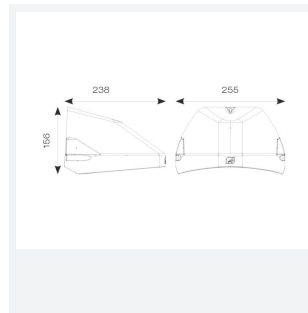

Wolf Mini

Category Bulkheads

Application Ancillary, Commercial, Healthcare, Hospitality, Industrial, Outdoor, Retail

Code: AWOLF/MINI/BLK/DD3/SM3

- Modern, robust die-cast aluminium low glare wall pack suitable for commercial and industrial applications
- Reduced light pollution with 0% upward light distribution, helps with compliance with Dark Skies recommendations
- High efficiency up to 125 Lm/W
- Multiple conduit, 20mm East and West side entries and rear BESA mounting
- Advanced lens technology offers wide distribution for optimum spacing and uniformity; whilst ensuring minimal uplight and light pollution
- Power selectable; offering a choice of 2 outputs, in one luminaire
- Electrostatic paint finish for enhanced corrosion resistance
- Dimmable and Smart options available

GENERAL INFORMATION

| | |
|------------------|--------------------|
| Wattage | 4.5/9W |
| Lumens Delivered | 500/1000lm (4000K) |
| Lm/W | 125lm/W (4000K) |
| Beam Angle | 70/140 |
| CRI | 82 |
| CCT | 3000/4000K |
| Input | 220-240V |
| Operating Temp | 0°C - 40°C |
| SDCM | 3 |

TECHNICAL INFORMATION

| | |
|--------------------------------|-------------|
| Light Source | LED |
| Colour / Finish | Black |
| IP Rating | IP65 |
| Class Protection | 1 |
| Internal / External | External |
| Surface / Recessed / Suspended | Wall |
| Lumen Depreciation | L80 84,000h |
| Warranty (Years) | 5 |
| CE Mark | Yes |
| Height | 156 mm |