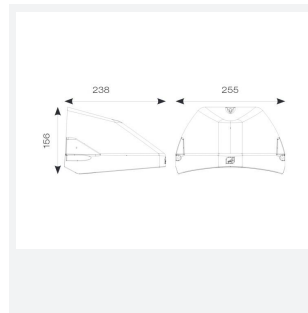

Wolf Mini

Wolf Mini Wallpack CCT DALI Self-Test Emergency
Code: AWOLF/MINI/BLK/DD3/SM3

Category	Bulkheads
Application	Ancillary, Commercial, Healthcare, Hospitality, Industrial, Outdoor, Retail
Specification	Performance

PRODUCT FEATURES

- Modern, robust die-cast aluminium low glare wall pack suitable for commercial and industrial applications
- Reduced light pollution with 0% upward light distribution, helps with compliance with Dark Skies recommendations
- High efficiency up to 125 Lm/W
- Multiple conduit, 20mm East and West side entries and rear BESA mounting
- Advanced lens technology offers wide distribution for optimum spacing and uniformity; whilst ensuring minimal uplight and light pollution
- Power selectable; offering a choice of 2 outputs, in one luminaire
- Electrostatic paint finish for enhanced corrosion resistance
- Dimmable and Smart options available

GENERAL INFORMATION	
Wattage	4/8W
Lumens Delivered	500/1000lm (4000K)
Lm/W	125lm/W (4000K)
Beam Angle	70/140
CRI	82
CCT	3000/4000K
Input	220/240V
Operating Temp	0°C - 40°C
SDCM	3

TECHNICAL INFORMATION	
Light Source	LED
Colour / Finish	Black
IP Rating	IP65
Class Protection	1
Internal / External	External
Surface / Recessed / Suspended	Wall
Lumen Depreciation	L80 84,000h
Warranty (Years)	5
CE Mark	Yes
Height	156 mm