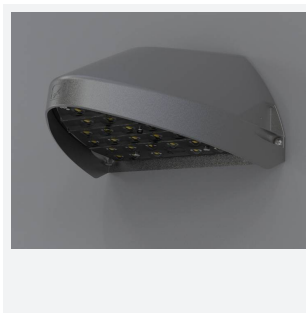

Wolf Mini

Category Bulkheads

Application Ancillary, Commercial, Healthcare, Hospitality, Industrial, Outdoor, Retail

Code: AWOLF/MINI/BLK/DD3/SM3

- Modern, robust die-cast aluminium low glare wall pack suitable for commercial and industrial applications
- Reduced light pollution with 0% upward light distribution, helps with compliance with Dark Skies recommendations
- High efficiency up to 125 Lm/W
- Multiple conduit, 20mm East and West side entries and rear BESA mounting
- Advanced lens technology offers wide distribution for optimum spacing and uniformity; whilst ensuring minimal uplight and light pollution
- Power selectable; offering a choice of 2 outputs, in one luminaire
- Electrostatic paint finish for enhanced corrosion resistance
- Dimmable and Smart options available

GENERAL INFORMATION

| | |
|------------------|--------------------|
| Wattage | 4.5/9W |
| Lumens Delivered | 500/1000lm (4000K) |
| Lm/W | 125lm/W (4000K) |
| Beam Angle | 70/140 |
| CRI | 82 |
| CCT | 3000/4000K |
| Input | 220-240V |
| Operating Temp | 0°C - 40°C |
| SDCM | 3 |

TECHNICAL INFORMATION

| | |
|--------------------------------|-------------|
| Light Source | LED |
| Colour / Finish | Black |
| IP Rating | IP65 |
| Class Protection | 1 |
| Internal / External | External |
| Surface / Recessed / Suspended | Wall |
| Lumen Depreciation | L80 84,000h |
| Warranty (Years) | 5 |
| CE Mark | Yes |
| Height | 156 mm |