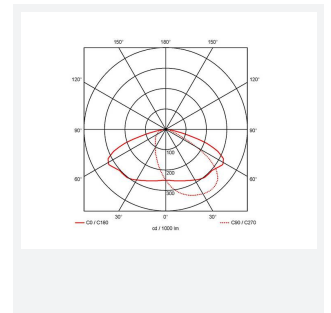

PRODUCT FEATURES

- Modern, robust die-cast aluminium low glare wall pack suitable for commercial and industrial applications
- Reduced light pollution with 0% upward light distribution, helps with compliance with Dark Skies recommendations
- High efficiency up to 125 Lm/W
- Multiple conduit, 20mm East and West side entries and rear BESA mounting
- Advanced lens technology offers wide distribution for optimum spacing and uniformity; whilst ensuring minimal uplight and light pollution
- Power selectable; offering a choice of 2 outputs, in one luminaire
- Electrostatic paint finish for enhanced corrosion resistance
- Dimmable and Smart options available

GENERAL INFORMATION	
Wattage	4/8W
Lumens Delivered	500/1000lm (4000K)
Lm/W	125lm/W (4000K)
Beam Angle	70/140
CRI	82
CCT	3000/4000K
Input	220/240V
Operating Temp	0°C - 40°C
SDCM	3

TECHNICAL INFORMATION	
Light Source	LED
Colour / Finish	Black
IP Rating	IP65
Class Protection	1
Internal / External	External
Surface / Recessed / Suspended	Wall
Lumen Depreciation	L80 84,000h
Warranty (Years)	5
CE Mark	Yes
Height	156 mm