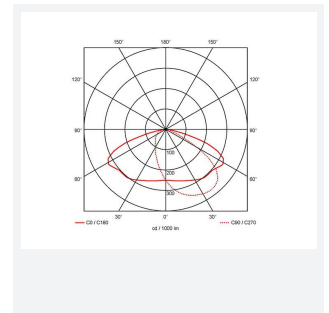

Wolf Mini

Category Bulkheads

Application Ancillary, Commercial, Healthcare, Hospitality, Industrial, Outdoor, Retail

Code: AWOLF/MINI/BLK/DD3/SM3