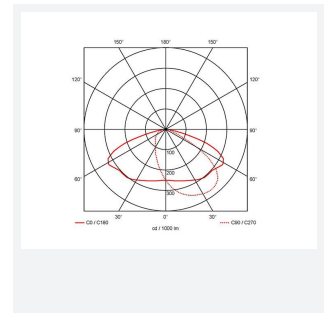

Wolf Mini

Category Bulkheads

Application Ancillary, Commercial, Healthcare, Hospitality, Industrial, Outdoor, Retail

Code: AWOLF/MINI/BLK/DD3/DM3