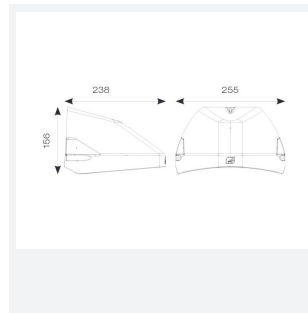

# Wolf Mini

**Category** Bulkheads

**Application** Ancillary, Commercial, Healthcare, Hospitality, Industrial, Outdoor, Retail

**Code:** AWOLF/MINI/BLK/DD3/DM3

- Modern, robust die-cast aluminium low glare wall pack suitable for commercial and industrial applications
- Reduced light pollution with 0% upward light distribution, helps with compliance with Dark Skies recommendations
- High efficiency up to 125 Lm/W
- Multiple conduit, 20mm East and West side entries and rear BESA mounting
- Advanced lens technology offers wide distribution for optimum spacing and uniformity; whilst ensuring minimal uplight and light pollution
- Power selectable; offering a choice of 2 outputs, in one luminaire
- Electrostatic paint finish for enhanced corrosion resistance
- Dimmable and Smart options available

## GENERAL INFORMATION

Wattage	4.5/9W
Lumens Delivered	500/1000lm (4000K)
Lm/W	125lm/W (4000K)
Beam Angle	70/140
CRI	82
CCT	3000/4000K
Input	220-240V
Operating Temp	0°C - 40°C
SDCM	3
Product Weight without Packaging	1.591 kg

## TECHNICAL INFORMATION

Light Source	LED
Colour / Finish	Black
IP Rating	IP65
Class Protection	1
Internal / External	External
Surface / Recessed / Suspended	Wall
Lumen Depreciation	L80 84,000h
Warranty (Years)	5
CE Mark	Yes
Height	156 mm