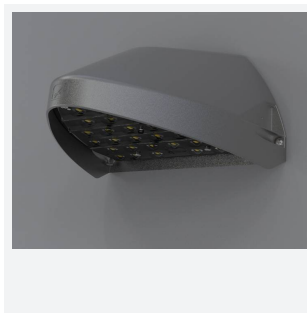

# Wolf Mini

**Category** Bulkheads

**Application** Ancillary, Commercial, Healthcare, Hospitality, Industrial, Outdoor, Retail

**Code:** AWOLF/MINI/BLK/DD3/DM3

- Modern, robust die-cast aluminium low glare wall pack suitable for commercial and industrial applications
- Reduced light pollution with 0% upward light distribution, helps with compliance with Dark Skies recommendations
- High efficiency up to 125 Lm/W
- Multiple conduit, 20mm East and West side entries and rear BESA mounting
- Advanced lens technology offers wide distribution for optimum spacing and uniformity; whilst ensuring minimal uplight and light pollution
- Power selectable; offering a choice of 2 outputs, in one luminaire
- Electrostatic paint finish for enhanced corrosion resistance
- Dimmable and Smart options available

## GENERAL INFORMATION

Wattage	4.5/9W
Lumens Delivered	500/1000lm (4000K)
Lm/W	125lm/W (4000K)
Beam Angle	70/140
CRI	82
CCT	3000/4000K
Input	220-240V
Operating Temp	0°C - 40°C
SDCM	3
Product Weight without Packaging	1.591 kg

## TECHNICAL INFORMATION

Light Source	LED
Colour / Finish	Black
IP Rating	IP65
Class Protection	1
Internal / External	External
Surface / Recessed / Suspended	Wall
Lumen Depreciation	L80 84,000h
Warranty (Years)	5
CE Mark	Yes
Height	156 mm