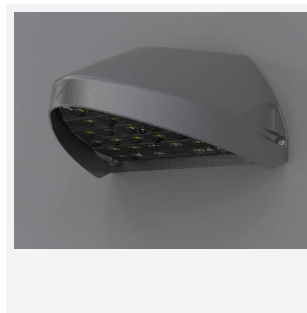

Wolf Mini

Wolf Mini Wallpack CCT DALI DALI-Emergency
Code: AWOLF/MINI/BLK/DD3/DM3

Category	Bulkheads
Application	Ancillary, Commercial, Healthcare, Hospitality, Industrial, Outdoor, Retail
Specification	Performance

PRODUCT FEATURES

- Modern, robust die-cast aluminium low glare wall pack suitable for commercial and industrial applications
- Reduced light pollution with 0% upward light distribution, helps with compliance with Dark Skies recommendations
- High efficiency up to 125 Lm/W
- Multiple conduit, 20mm East and West side entries and rear BESA mounting
- Advanced lens technology offers wide distribution for optimum spacing and uniformity; whilst ensuring minimal uplight and light pollution
- Power selectable; offering a choice of 2 outputs, in one luminaire
- Electrostatic paint finish for enhanced corrosion resistance
- Dimmable and Smart options available

GENERAL INFORMATION	
Wattage	4/8W
Lumens Delivered	500/1000lm (4000K)
Lm/W	125lm/W (4000K)
Beam Angle	70/140
CRI	82
CCT	3000/4000K
Input	220/240V
Operating Temp	0°C - 40°C
SDCM	3
Product Weight without Packaging	1.591 kg

TECHNICAL INFORMATION	
Light Source	LED
Colour / Finish	Black
IP Rating	IP65
Class Protection	1
Internal / External	External
Surface / Recessed / Suspended	Wall
Lumen Depreciation	L80 84,000h
Warranty (Years)	5
CE Mark	Yes
Height	156 mm