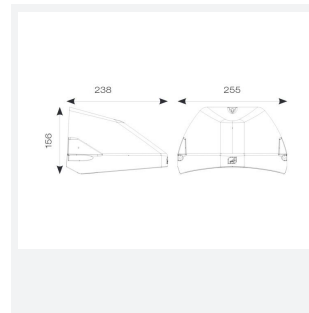

PRODUCT FEATURES

- Modern, robust die-cast aluminium low glare wall pack suitable for commercial and industrial applications
- Reduced light pollution with 0% upward light distribution, helps with compliance with Dark Skies recommendations
- High efficiency up to 125 Lm/W
- Multiple conduit, 20mm East and West side entries and rear BESA mounting
- Advanced lens technology offers wide distribution for optimum spacing and uniformity; whilst ensuring minimal uplight and light pollution
- Power selectable; offering a choice of 2 outputs, in one luminaire
- Electrostatic paint finish for enhanced corrosion resistance
- Dimmable and Smart options available

GENERAL INFORMATION	
Wattage	4/8W
Lumens Delivered	500/1000lm (4000K)
Lm/W	125lm/W (4000K)
Beam Angle	70/140
CRI	82
CCT	3000/4000K
Input	220/240V
Operating Temp	0°C - 40°C
SDCM	3
Product Weight without Packaging	1.591 kg

TECHNICAL INFORMATION	
Light Source	LED
Colour / Finish	Black
IP Rating	IP65
Class Protection	1
Internal / External	External
Surface / Recessed / Suspended	Wall
Lumen Depreciation	L80 84,000h
Warranty (Years)	5
CE Mark	Yes
Height	156 mm