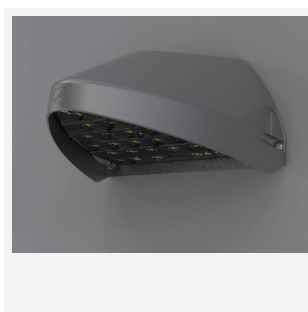

Wolf Mini

Wolf Mini Wallpack CCT Switch Dim Black
Code: AWOLF/MINI/BLK/DD1

Category	Bulkheads
Application	Ancillary, Commercial, Healthcare, Hospitality, Industrial, Outdoor, Retail
Specification	Performance

PRODUCT FEATURES

- Modern, robust die-cast aluminium low glare wall pack suitable for commercial and industrial applications
- Reduced light pollution with 0% upward light distribution, helps with compliance with Dark Skies recommendations
- High efficiency up to 125 Lm/W
- Multiple conduit, 20mm East and West side entries and rear BESA mounting
- Advanced lens technology offers wide distribution for optimum spacing and uniformity; whilst ensuring minimal uplight and light pollution
- Power selectable; offering a choice of 2 outputs, in one luminaire
- Electrostatic paint finish for enhanced corrosion resistance
- Dimmable and Smart options available

GENERAL INFORMATION	
Wattage	4/8W
Lumens Delivered	500/1000lm (4000K)
Lm/W	125lm/W (4000K)
Beam Angle	70/140
CRI	82
CCT	3000/4000K
Input	220/240V
Operating Temp	-20°C - 40°C
SDCM	3

TECHNICAL INFORMATION	
Light Source	LED
Colour / Finish	Black
IP Rating	IP65
Class Protection	1
Internal / External	External
Surface / Recessed / Suspended	Wall
Lumen Depreciation	L80 84,000h
Warranty (Years)	5
CE Mark	Yes
Height	156 mm