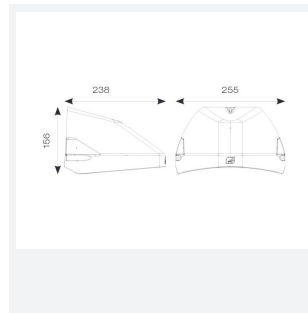

Wolf Mini

Wolf Mini Wallpack CCT Switch Dim Black
Code: AWOLF/MINI/BLK/DD1

Category Bulkheads

Application Ancillary, Commercial, Healthcare, Hospitality, Industrial, Outdoor, Retail

- Modern, robust die-cast aluminium low glare wall pack suitable for commercial and industrial applications
- Reduced light pollution with 0% upward light distribution, helps with compliance with Dark Skies recommendations
- High efficiency up to 125 Lm/W
- Multiple conduit, 20mm East and West side entries and rear BESA mounting
- Advanced lens technology offers wide distribution for optimum spacing and uniformity; whilst ensuring minimal uplight and light pollution
- Power selectable; offering a choice of 2 outputs, in one luminaire
- Electrostatic paint finish for enhanced corrosion resistance
- Dimmable and Smart options available

GENERAL INFORMATION

Wattage	4.5/9W
Lumens Delivered	500/1000lm (4000K)
Lm/W	125lm/W (4000K)
Beam Angle	70/140
CRI	82
CCT	3000/4000K
Input	220-240V
Operating Temp	-20°C - 40°C
SDCM	3

TECHNICAL INFORMATION

Light Source	LED
Colour / Finish	Black
IP Rating	IP65
Class Protection	1
Internal / External	External
Surface / Recessed / Suspended	Wall
Lumen Depreciation	L80 84,000h
Warranty (Years)	5
CE Mark	Yes
Height	156 mm