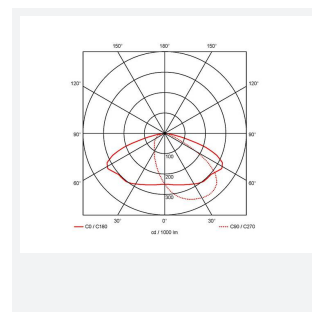

PRODUCT FEATURES

- Modern, robust die-cast aluminium low glare wall pack suitable for commercial and industrial applications
- Reduced light pollution with 0% upward light distribution, helps with compliance with Dark Skies recommendations
- High efficiency up to 125 Lm/W
- Multiple conduit, 20mm East and West side entries and rear BESA mounting
- Advanced lens technology offers wide distribution for optimum spacing and uniformity; whilst ensuring minimal uplight and light pollution
- Power selectable; offering a choice of 2 outputs, in one luminaire
- Electrostatic paint finish for enhanced corrosion resistance
- Dimmable and Smart options available

GENERAL INFORMATION	
Wattage	4/8W
Lumens Delivered	500/1000lm (4000K)
Lm/W	125lm/W (4000K)
Beam Angle	70/140
CRI	82
CCT	3000/4000K
Input	220/240V
Operating Temp	-20°C - 40°C
SDCM	3

TECHNICAL INFORMATION	
Light Source	LED
Colour / Finish	Black
IP Rating	IP65
Class Protection	1
Internal / External	External
Surface / Recessed / Suspended	Wall
Lumen Depreciation	L80 84,000h
Warranty (Years)	5
CE Mark	Yes
Height	156 mm