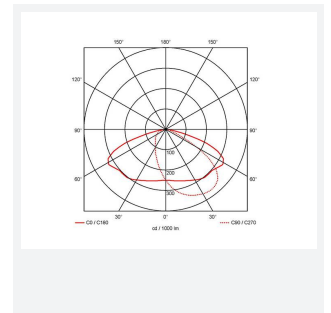

Wolf Mini

Wolf Mini Wallpack CCT Switch Dim Black
Code: AWOLF/MINI/BLK/DD1

Category Bulkheads

Application Ancillary, Commercial, Healthcare, Hospitality, Industrial, Outdoor, Retail

- Modern, robust die-cast aluminium low glare wall pack suitable for commercial and industrial applications
- Reduced light pollution with 0% upward light distribution, helps with compliance with Dark Skies recommendations
- High efficiency up to 125 Lm/W
- Multiple conduit, 20mm East and West side entries and rear BESA mounting
- Advanced lens technology offers wide distribution for optimum spacing and uniformity; whilst ensuring minimal uplight and light pollution
- Power selectable; offering a choice of 2 outputs, in one luminaire
- Electrostatic paint finish for enhanced corrosion resistance
- Dimmable and Smart options available

GENERAL INFORMATION

Wattage	4.5/9W
Lumens Delivered	500/1000lm (4000K)
Lm/W	125lm/W (4000K)
Beam Angle	70/140
CRI	82
CCT	3000/4000K
Input	220-240V
Operating Temp	-20°C - 40°C
SDCM	3

TECHNICAL INFORMATION

Light Source	LED
Colour / Finish	Black
IP Rating	IP65
Class Protection	1
Internal / External	External
Surface / Recessed / Suspended	Wall
Lumen Depreciation	L80 84,000h
Warranty (Years)	5
CE Mark	Yes
Height	156 mm