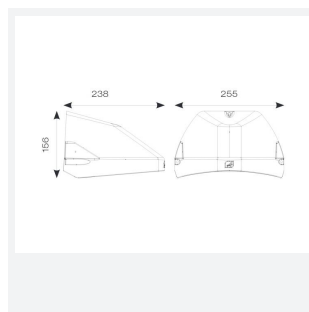

Wolf Mini

Wolf Mini Wallpack CCT Switch Dim Black
Code: AWOLF/MINI/BLK/DD1

Category	Bulkheads
Application	Ancillary, Commercial, Healthcare, Hospitality, Industrial, Outdoor, Retail
Specification	Performance

PRODUCT FEATURES

- Modern, robust die-cast aluminium low glare wall pack suitable for commercial and industrial applications
- Reduced light pollution with 0% upward light distribution, helps with compliance with Dark Skies recommendations
- High efficiency up to 125 Lm/W
- Multiple conduit, 20mm East and West side entries and rear BESA mounting
- Advanced lens technology offers wide distribution for optimum spacing and uniformity; whilst ensuring minimal uplight and light pollution
- Power selectable; offering a choice of 2 outputs, in one luminaire
- Electrostatic paint finish for enhanced corrosion resistance
- Dimmable and Smart options available

GENERAL INFORMATION	
Wattage	4/8W
Lumens Delivered	500/1000lm (4000K)
Lm/W	125lm/W (4000K)
Beam Angle	70/140
CRI	82
CCT	3000/4000K
Input	220/240V
Operating Temp	-20°C - 40°C
SDCM	3

TECHNICAL INFORMATION	
Light Source	LED
Colour / Finish	Black
IP Rating	IP65
Class Protection	1
Internal / External	External
Surface / Recessed / Suspended	Wall
Lumen Depreciation	L80 84,000h
Warranty (Years)	5
CE Mark	Yes
Height	156 mm