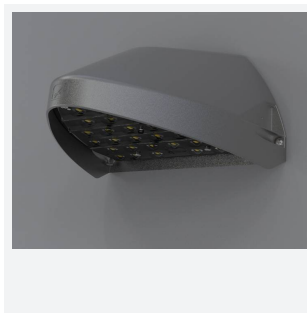

Wolf Mini

Wolf Mini Wallpack CCT Switch Dim Black
Code: AWOLF/MINI/BLK/DD1

Category Bulkheads

Application Ancillary, Commercial, Healthcare, Hospitality, Industrial, Outdoor, Retail

- Modern, robust die-cast aluminium low glare wall pack suitable for commercial and industrial applications
- Reduced light pollution with 0% upward light distribution, helps with compliance with Dark Skies recommendations
- High efficiency up to 125 Lm/W
- Multiple conduit, 20mm East and West side entries and rear BESA mounting
- Advanced lens technology offers wide distribution for optimum spacing and uniformity; whilst ensuring minimal uplight and light pollution
- Power selectable; offering a choice of 2 outputs, in one luminaire
- Electrostatic paint finish for enhanced corrosion resistance
- Dimmable and Smart options available

GENERAL INFORMATION

Wattage	4.5/9W
Lumens Delivered	500/1000lm (4000K)
Lm/W	125lm/W (4000K)
Beam Angle	70/140
CRI	82
CCT	3000/4000K
Input	220-240V
Operating Temp	-20°C - 40°C
SDCM	3

TECHNICAL INFORMATION

Light Source	LED
Colour / Finish	Black
IP Rating	IP65
Class Protection	1
Internal / External	External
Surface / Recessed / Suspended	Wall
Lumen Depreciation	L80 84,000h
Warranty (Years)	5
CE Mark	Yes
Height	156 mm