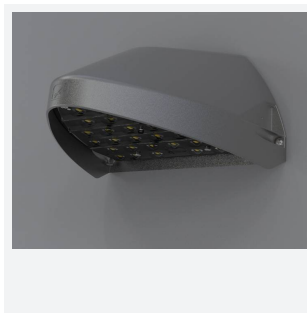

Wolf Mini

Category Bulkheads

Application Ancillary, Commercial, Healthcare, Hospitality, Industrial, Outdoor, Retail

Code: AWOLF/MINI/BLK/DD1/SM3

- Modern, robust die-cast aluminium low glare wall pack suitable for commercial and industrial applications
- Reduced light pollution with 0% upward light distribution, helps with compliance with Dark Skies recommendations
- High efficiency up to 125 Lm/W
- Multiple conduit, 20mm East and West side entries and rear BESA mounting
- Advanced lens technology offers wide distribution for optimum spacing and uniformity; whilst ensuring minimal uplight and light pollution
- Power selectable; offering a choice of 2 outputs, in one luminaire
- Electrostatic paint finish for enhanced corrosion resistance
- Dimmable and Smart options available

GENERAL INFORMATION

Wattage	4.5/9W
Lumens Delivered	500/1000lm (4000K)
Lm/W	125lm/W (4000K)
Beam Angle	70/140
CRI	82
CCT	3000/4000K
Input	220-240V
Operating Temp	0°C - 40°C
SDCM	3
Product Weight without Packaging	1.893 kg

TECHNICAL INFORMATION

Light Source	LED
Colour / Finish	Black
IP Rating	IP65
Class Protection	1
Internal / External	External
Surface / Recessed / Suspended	Wall
Lumen Depreciation	L80 84,000h
Warranty (Years)	5
CE Mark	Yes
Height	156 mm