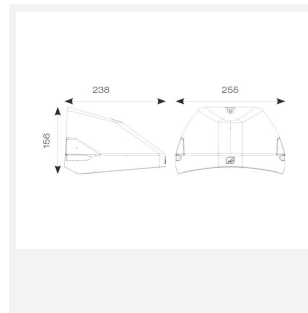

Wolf Mini

Wolf Mini Wallpack CCT Switch Dim Self-Test
Code: AWOLF/MINI/BLK/DD1/SM3

Category	Bulkheads
Application	Ancillary, Commercial, Healthcare, Hospitality, Industrial, Outdoor, Retail
Specification	Performance

PRODUCT FEATURES

- Modern, robust die-cast aluminium low glare wall pack suitable for commercial and industrial applications
- Reduced light pollution with 0% upward light distribution, helps with compliance with Dark Skies recommendations
- High efficiency up to 125 Lm/W
- Multiple conduit, 20mm East and West side entries and rear BESA mounting
- Advanced lens technology offers wide distribution for optimum spacing and uniformity; whilst ensuring minimal uplight and light pollution
- Power selectable; offering a choice of 2 outputs, in one luminaire
- Electrostatic paint finish for enhanced corrosion resistance
- Dimmable and Smart options available

GENERAL INFORMATION	
Wattage	4/8W
Lumens Delivered	500/1000lm (4000K)
Lm/W	125lm/W (4000K)
Beam Angle	70/140
CRI	82
CCT	3000/4000K
Input	220/240V
Operating Temp	0°C - 40°C
SDCM	3
Product Weight without Packaging	1.893 kg

TECHNICAL INFORMATION	
Light Source	LED
Colour / Finish	Black
IP Rating	IP65
Class Protection	1
Internal / External	External
Surface / Recessed / Suspended	Wall
Lumen Depreciation	L80 84,000h
Warranty (Years)	5
CE Mark	Yes
Height	156 mm