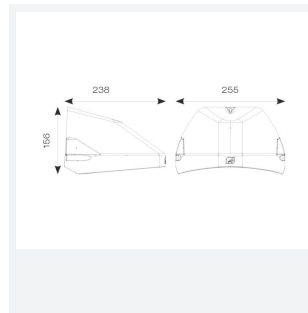

Wolf Mini

Category Bulkheads

Application Ancillary, Commercial, Healthcare, Hospitality, Industrial, Outdoor, Retail

Code: AWOLF/MINI/BLK/DD1/SM3

- Modern, robust die-cast aluminium low glare wall pack suitable for commercial and industrial applications
- Reduced light pollution with 0% upward light distribution, helps with compliance with Dark Skies recommendations
- High efficiency up to 125 Lm/W
- Multiple conduit, 20mm East and West side entries and rear BESA mounting
- Advanced lens technology offers wide distribution for optimum spacing and uniformity; whilst ensuring minimal uplight and light pollution
- Power selectable; offering a choice of 2 outputs, in one luminaire
- Electrostatic paint finish for enhanced corrosion resistance
- Dimmable and Smart options available

GENERAL INFORMATION

Wattage	4.5/9W
Lumens Delivered	500/1000lm (4000K)
Lm/W	125lm/W (4000K)
Beam Angle	70/140
CRI	82
CCT	3000/4000K
Input	220-240V
Operating Temp	0°C - 40°C
SDCM	3
Product Weight without Packaging	1.893 kg

TECHNICAL INFORMATION

Light Source	LED
Colour / Finish	Black
IP Rating	IP65
Class Protection	1
Internal / External	External
Surface / Recessed / Suspended	Wall
Lumen Depreciation	L80 84,000h
Warranty (Years)	5
CE Mark	Yes
Height	156 mm