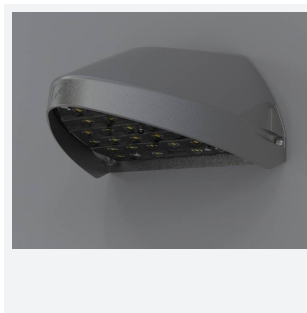

Wolf Mini

Wolf Mini Wallpack CCT Switch Dim Self-Test
Code: AWOLF/MINI/BLK/DD1/SM3

Category	Bulkheads
Application	Ancillary, Commercial, Healthcare, Hospitality, Industrial, Outdoor, Retail
Specification	Performance

PRODUCT FEATURES

- Modern, robust die-cast aluminium low glare wall pack suitable for commercial and industrial applications
- Reduced light pollution with 0% upward light distribution, helps with compliance with Dark Skies recommendations
- High efficiency up to 125 Lm/W
- Multiple conduit, 20mm East and West side entries and rear BESA mounting
- Advanced lens technology offers wide distribution for optimum spacing and uniformity; whilst ensuring minimal uplight and light pollution
- Power selectable; offering a choice of 2 outputs, in one luminaire
- Electrostatic paint finish for enhanced corrosion resistance
- Dimmable and Smart options available

GENERAL INFORMATION	
Wattage	4/8W
Lumens Delivered	500/1000lm (4000K)
Lm/W	125lm/W (4000K)
Beam Angle	70/140
CRI	82
CCT	3000/4000K
Input	220/240V
Operating Temp	0°C - 40°C
SDCM	3
Product Weight without Packaging	1.893 kg

TECHNICAL INFORMATION	
Light Source	LED
Colour / Finish	Black
IP Rating	IP65
Class Protection	1
Internal / External	External
Surface / Recessed / Suspended	Wall
Lumen Depreciation	L80 84,000h
Warranty (Years)	5
CE Mark	Yes
Height	156 mm