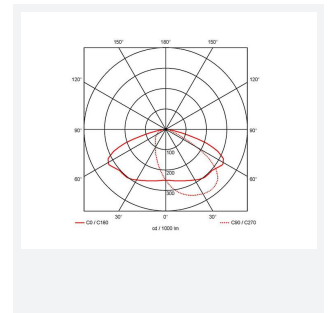

PRODUCT FEATURES

- Modern, robust die-cast aluminium low glare wall pack suitable for commercial and industrial applications
- Reduced light pollution with 0% upward light distribution, helps with compliance with Dark Skies recommendations
- High efficiency up to 125 Lm/W
- Multiple conduit, 20mm East and West side entries and rear BESA mounting
- Advanced lens technology offers wide distribution for optimum spacing and uniformity; whilst ensuring minimal uplight and light pollution
- Power selectable; offering a choice of 2 outputs, in one luminaire
- Electrostatic paint finish for enhanced corrosion resistance
- Dimmable and Smart options available

GENERAL INFORMATION	
Wattage	4/8W
Lumens Delivered	500/1000lm (4000K)
Lm/W	125lm/W (4000K)
Beam Angle	70/140
CRI	82
CCT	3000/4000K
Input	220/240V
Operating Temp	0°C - 40°C
SDCM	3
Product Weight without Packaging	1.893 kg

TECHNICAL INFORMATION	
Light Source	LED
Colour / Finish	Black
IP Rating	IP65
Class Protection	1
Internal / External	External
Surface / Recessed / Suspended	Wall
Lumen Depreciation	L80 84,000h
Warranty (Years)	5
CE Mark	Yes
Height	156 mm