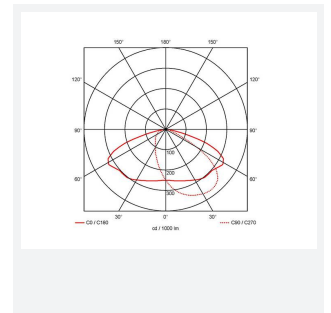

Wolf Mini

Category Bulkheads

Application Ancillary, Commercial, Healthcare, Hospitality, Industrial, Outdoor, Retail

Code: AWOLF/MINI/BLK/DD1/SM3