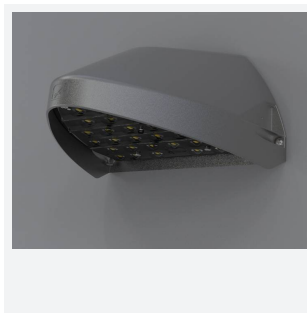

Wolf Mini

Category Bulkheads

Application Ancillary, Commercial, Healthcare, Hospitality, Industrial, Outdoor, Retail

Code: AWOLF/MINI/BLK/DD1/DM3

- Modern, robust die-cast aluminium low glare wall pack suitable for commercial and industrial applications
- Reduced light pollution with 0% upward light distribution, helps with compliance with Dark Skies recommendations
- High efficiency up to 125 Lm/W
- Multiple conduit, 20mm East and West side entries and rear BESA mounting
- Advanced lens technology offers wide distribution for optimum spacing and uniformity; whilst ensuring minimal uplight and light pollution
- Power selectable; offering a choice of 2 outputs, in one luminaire
- Electrostatic paint finish for enhanced corrosion resistance
- Dimmable and Smart options available

GENERAL INFORMATION

Wattage	4.5/9W
Lumens Delivered	500/1000lm (4000K)
Lm/W	125lm/W (4000K)
Beam Angle	70/140
CRI	82
CCT	3000/4000K
Input	220-240V
Operating Temp	0°C - 40°C
SDCM	3

TECHNICAL INFORMATION

Light Source	LED
Colour / Finish	Black
IP Rating	IP65
Class Protection	1
Internal / External	External
Surface / Recessed / Suspended	Wall
Lumen Depreciation	L80 84,000h
Warranty (Years)	5
CE Mark	Yes
Height	156 mm