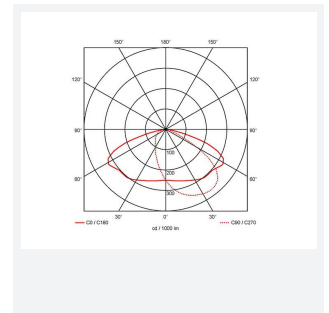

Wolf Mini

Category Bulkheads

Application Ancillary, Commercial, Healthcare, Hospitality, Industrial, Outdoor, Retail

Code: AWOLF/MINI/BLK/DD1/DM3

- Modern, robust die-cast aluminium low glare wall pack suitable for commercial and industrial applications
- Reduced light pollution with 0% upward light distribution, helps with compliance with Dark Skies recommendations
- High efficiency up to 125 Lm/W
- Multiple conduit, 20mm East and West side entries and rear BESA mounting
- Advanced lens technology offers wide distribution for optimum spacing and uniformity; whilst ensuring minimal uplight and light pollution
- Power selectable; offering a choice of 2 outputs, in one luminaire
- Electrostatic paint finish for enhanced corrosion resistance
- Dimmable and Smart options available

GENERAL INFORMATION

Wattage	4.5/9W
Lumens Delivered	500/1000lm (4000K)
Lm/W	125lm/W (4000K)
Beam Angle	70/140
CRI	82
CCT	3000/4000K
Input	220-240V
Operating Temp	0°C - 40°C
SDCM	3

TECHNICAL INFORMATION

Light Source	LED
Colour / Finish	Black
IP Rating	IP65
Class Protection	1
Internal / External	External
Surface / Recessed / Suspended	Wall
Lumen Depreciation	L80 84,000h
Warranty (Years)	5
CE Mark	Yes
Height	156 mm