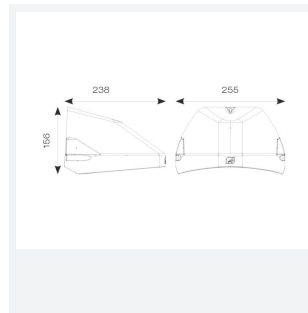

Wolf Mini

Category Bulkheads

Application Ancillary, Commercial, Healthcare, Hospitality, Industrial, Outdoor, Retail

Code: AWOLF/MINI/BLK/DD1/DM3

- Modern, robust die-cast aluminium low glare wall pack suitable for commercial and industrial applications
- Reduced light pollution with 0% upward light distribution, helps with compliance with Dark Skies recommendations
- High efficiency up to 125 Lm/W
- Multiple conduit, 20mm East and West side entries and rear BESA mounting
- Advanced lens technology offers wide distribution for optimum spacing and uniformity; whilst ensuring minimal uplight and light pollution
- Power selectable; offering a choice of 2 outputs, in one luminaire
- Electrostatic paint finish for enhanced corrosion resistance
- Dimmable and Smart options available

GENERAL INFORMATION

Wattage	4.5/9W
Lumens Delivered	500/1000lm (4000K)
Lm/W	125lm/W (4000K)
Beam Angle	70/140
CRI	82
CCT	3000/4000K
Input	220-240V
Operating Temp	0°C - 40°C
SDCM	3

TECHNICAL INFORMATION

Light Source	LED
Colour / Finish	Black
IP Rating	IP65
Class Protection	1
Internal / External	External
Surface / Recessed / Suspended	Wall
Lumen Depreciation	L80 84,000h
Warranty (Years)	5
CE Mark	Yes
Height	156 mm