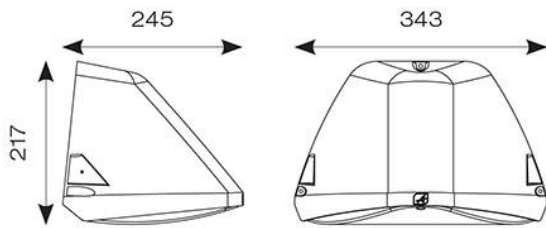

Wolf

Wolf CCT Multi Wattage Wallpack Black
Code: AWOLF/BLK

ACCESSORIES

AWOLF/S/BLK/1	Wolf Post Top Bracket Single Black
AWOLF/S/SG/1	Wolf Post Top Bracket Single Silver Grey
AWOLF/D/BLK/1	Wolf Post Top Bracket Double Black
AWOLF/D/SG/1	Wolf Post Top Bracket Double Silver Grey