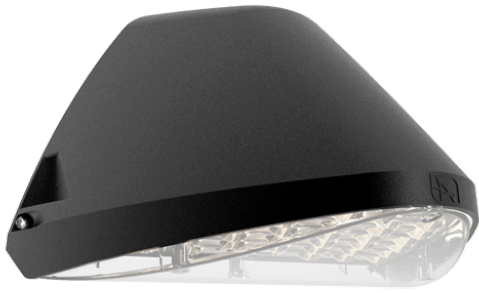

Category	Bulkheads
Application	Ancillary, Commercial, Healthcare, Hospitality, Industrial, Outdoor, Retail
Specification	Performance