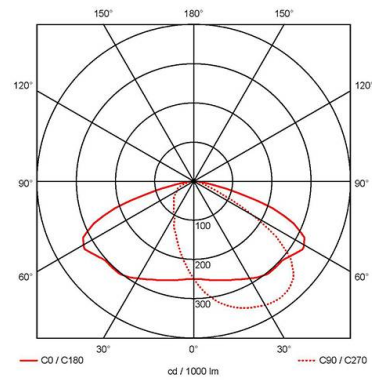

### GENERAL INFORMATION

<b>Wattage</b>	18/20/30W
<b>Lumens Delivered</b>	2200/2400/3600lm (4000K)
<b>Lm/W</b>	120lm/W (4000K)
<b>Beam Angle</b>	70/140
<b>CRI</b>	82
<b>CCT</b>	3000/4000K
<b>Input</b>	220/240V
<b>Operating Temp</b>	-20°C - 45°C
<b>SDCM</b>	5
<b>Product Weight without Packaging</b>	2.845 kg

### TECHNICAL INFORMATION

<b>Light Source</b>	LED
<b>Colour / Finish</b>	Black
<b>IP Rating</b>	IP65
<b>Class Protection</b>	1
<b>Internal / External</b>	External
<b>Surface / Recessed / Suspended</b>	Pole, Wall
<b>Lumen Depreciation</b>	L80 84,000h
<b>Warranty (Years)</b>	5
<b>CE Mark</b>	Yes
<b>Height</b>	217 mm