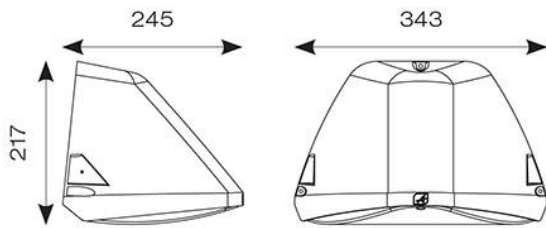

### GENERAL INFORMATION

<b>Wattage</b>	18/20/30W
<b>Lumens Delivered</b>	2200/2400/3600lm (4000K)
<b>Lm/W</b>	120lm/W (4000K)
<b>Beam Angle</b>	70/140
<b>CRI</b>	82
<b>CCT</b>	3000/4000K
<b>Input</b>	220/240V
<b>Operating Temp</b>	-20°C - 45°C
<b>SDCM</b>	5
<b>Product Weight without Packaging</b>	2.845 kg

### TECHNICAL INFORMATION

<b>Light Source</b>	LED
<b>Colour / Finish</b>	Black
<b>IP Rating</b>	IP65
<b>Class Protection</b>	1
<b>Internal / External</b>	External
<b>Surface / Recessed / Suspended</b>	Pole, Wall
<b>Lumen Depreciation</b>	L80 84,000h
<b>Warranty (Years)</b>	5
<b>CE Mark</b>	Yes
<b>Height</b>	217 mm