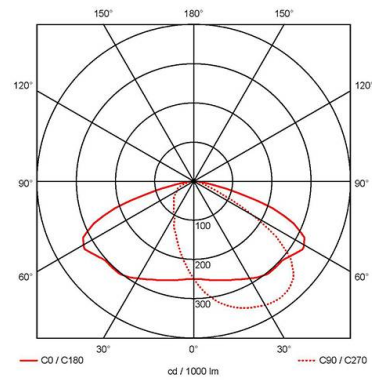

Wolf

Wolf CCT Multi Wattage Wallpack Black
Code: AWOLF/BLK

ACCESSORIES

AWOLF/S/BLK/1	Wolf Post Top Bracket Single Black
AWOLF/S/SG/1	Wolf Post Top Bracket Single Silver Grey
AWOLF/D/BLK/1	Wolf Post Top Bracket Double Black
AWOLF/D/SG/1	Wolf Post Top Bracket Double Silver Grey