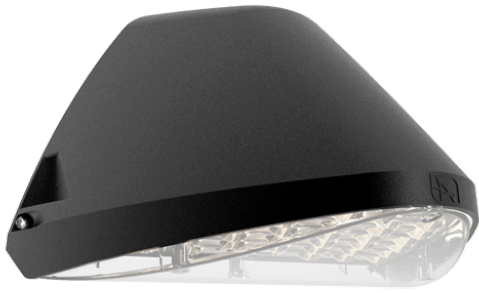

Category	Bulkheads
Application	Ancillary, Commercial, Healthcare, Hospitality, Industrial, Outdoor, Retail
Specification	Performance

Wolf

Wolf CCT Multi Wattage Wallpack Black

Code: AWOLF/BLK

PRODUCT FEATURES

- Modern, robust die-cast aluminium low glare wall pack suitable for commercial and industrial applications
- Reduced light pollution with 0% upward light distribution, helps with compliance with Dark Skies recommendations, helps with compliance with Dark Skies recommendations
- High efficiency up to 120 Lm/W
- Multiple conduit entry and BESA fixing points
- Advanced lens technology offers wide distribution for optimum spacing and uniformity; whilst ensuring minimal uplight and light pollution
- Power selectable; offering a choice of 3 outputs, in one luminaire
- Electrostatic paint finish for enhanced corrosion resistance
- 20mm East and West side entry for surface conduit and through-wire

GENERAL INFORMATION

Wattage	19W / 21W / 30W
Lumens Delivered	2200lm / 2400lm / 3600lm (4000K)
Lm/W	120lm/W (4000K)
Beam Angle	70/140
CRI	82
CCT	3000/4000K
Input	220-240V
Operating Temp	-20°C - 40°C
SDCM	5
Product Weight without Packaging	2.86 kg

TECHNICAL INFORMATION

Light Source	LED
Colour / Finish	Black
IP Rating	IP65
Class Protection	1
Internal / External	External
Surface / Recessed / Suspended	Pole, Wall
Lumen Depreciation	L80 84,000h
Warranty (Years)	5
CE Mark	Yes
Height	220 mm