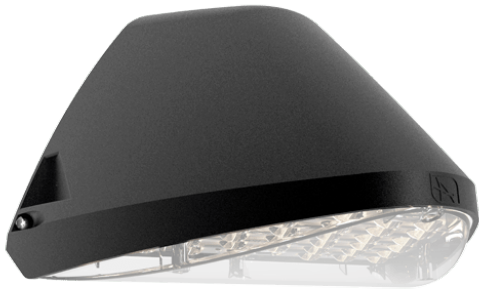

Category	Bulkheads
Application	Ancillary, Commercial, Healthcare, Hospitality, Industrial, Outdoor, Retail
Specification	Performance

Wolf

Wolf CCT Multi Wattage Wallpack Black
Code: AWOLF/BLK

PRODUCT FEATURES

- Modern, robust die-cast aluminium low glare wall pack suitable for commercial and industrial applications
- Reduced light pollution with 0% upward light distribution, helps with compliance with Dark Skies recommendations, helps with compliance with Dark Skies recommendations
- High efficiency up to 120 Lm/W
- Multiple conduit entry and BESA fixing points
- Advanced lens technology offers wide distribution for optimum spacing and uniformity; whilst ensuring minimal uplight and light pollution
- Power selectable; offering a choice of 3 outputs, in one luminaire
- Electrostatic paint finish for enhanced corrosion resistance
- 20mm East and West side entry for surface conduit and through-wire

GENERAL INFORMATION

Wattage	19W / 21W / 30W
Lumens Delivered	2200lm / 2400lm / 3600lm (4000K)
Lm/W	120lm/W (4000K)
Beam Angle	70/140
CRI	82
CCT	3000/4000K
Input	220-240V
Operating Temp	-20°C - 40°C
SDCM	5
Product Weight without Packaging	2.86 kg

TECHNICAL INFORMATION

Light Source	LED
Colour / Finish	Black
IP Rating	IP65
Class Protection	1
Internal / External	External
Surface / Recessed / Suspended	Pole, Wall
Lumen Depreciation	L80 84,000h
Warranty (Years)	5
CE Mark	Yes
Height	220 mm